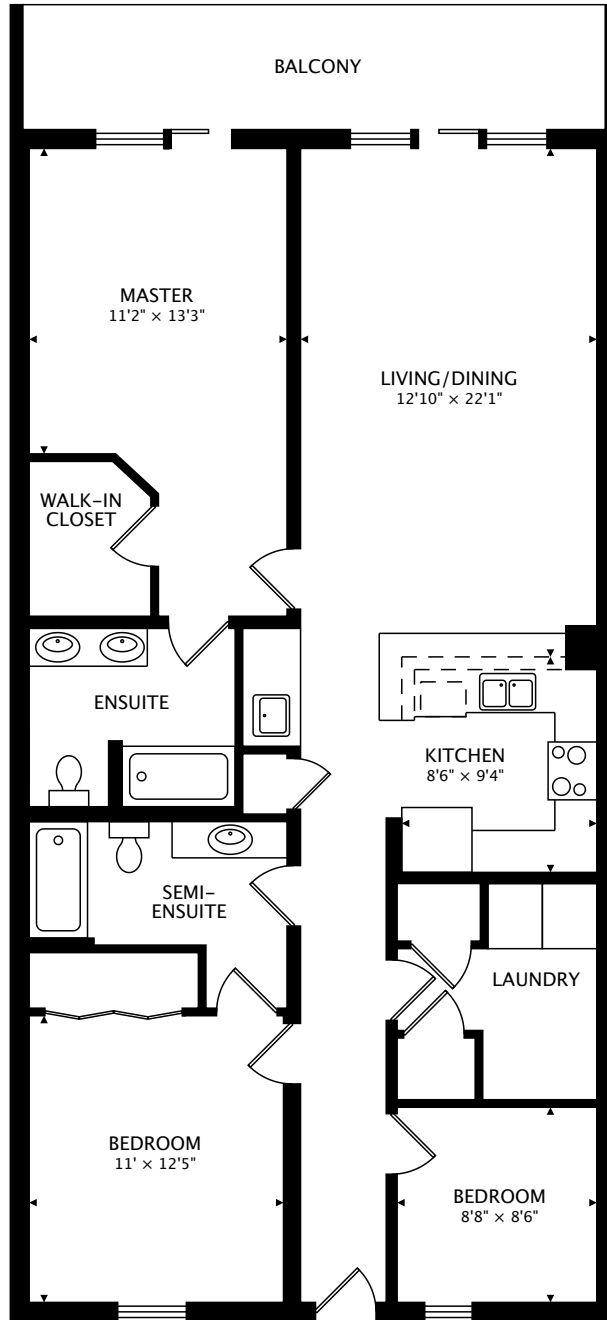

# CALYPSO EAST UNIT 402

15817 FRONT BEACH RD

1317 sq ft + 137 sq ft BALCONY