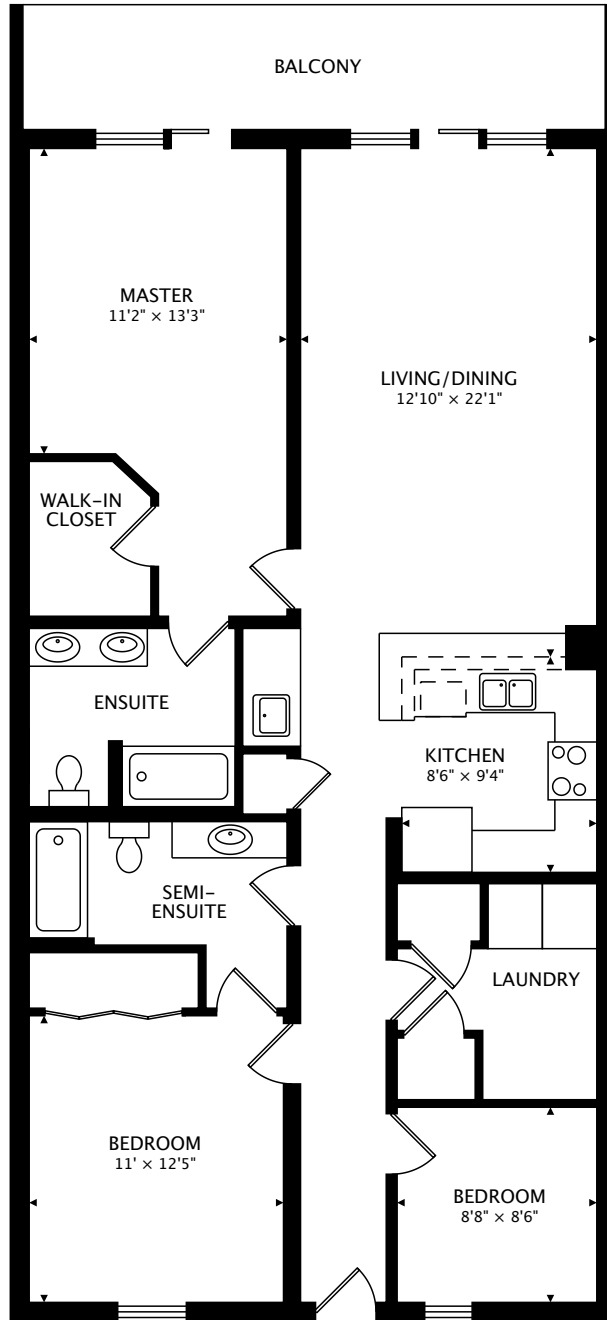

CALYPSO EAST UNIT 402

15817 FRONT BEACH RD

1317 sq ft + 137 sq ft BALCONY

by CartoBlue
real.vision | www.cartoblue.com

CAPTURED ON: 19 JAN 2018
DIMENSIONS, AREAS, LAYOUTS AND DETAILS ARE APPROXIMATE
AND SHOULD BE CONSIDERED ILLUSTRATIVE ONLY.