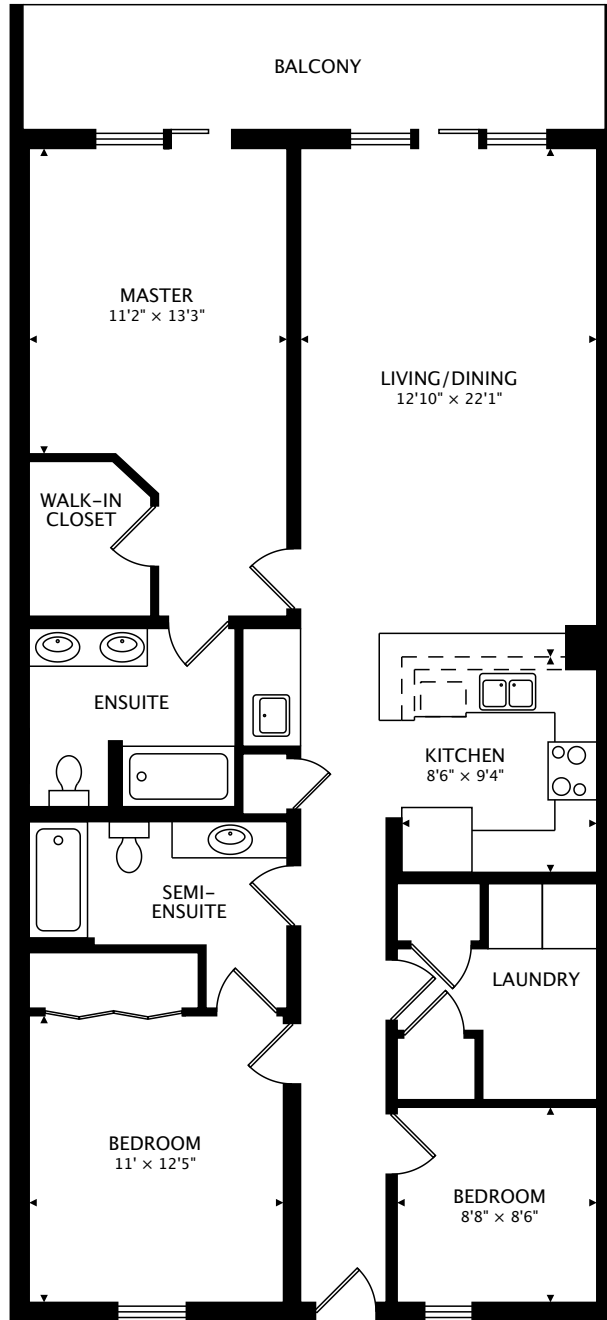

# CALYPSO EAST UNIT 402

15817 FRONT BEACH RD

1317 sq ft + 137 sq ft BALCONY

CAPTURED ON: 19 JAN 2018  
DIMENSIONS, AREAS, LAYOUTS AND DETAILS ARE APPROXIMATE  
AND SHOULD BE CONSIDERED ILLUSTRATIVE ONLY.