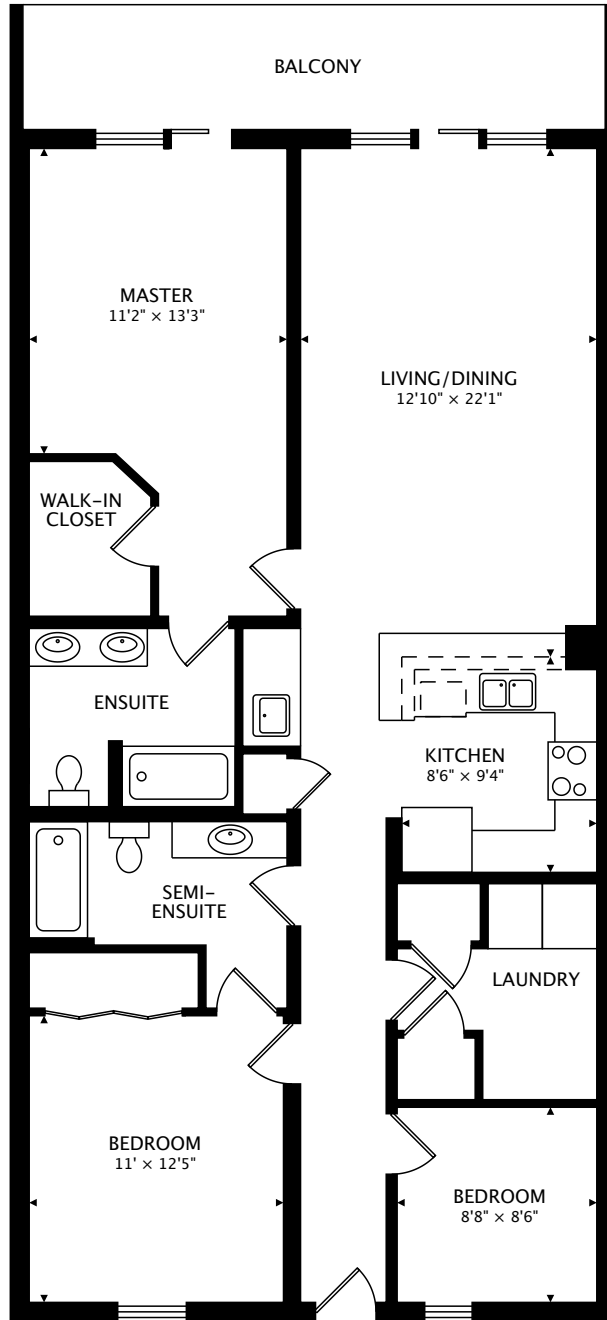

# CALYPSO EAST UNIT 402

15817 FRONT BEACH RD

1317 sq ft + 137 sq ft BALCONY

CAPTURED ON: 19 JAN 2018

DIMENSIONS, AREAS, LAYOUTS AND DETAILS ARE APPROXIMATE AND SHOULD BE CONSIDERED ILLUSTRATIVE ONLY.