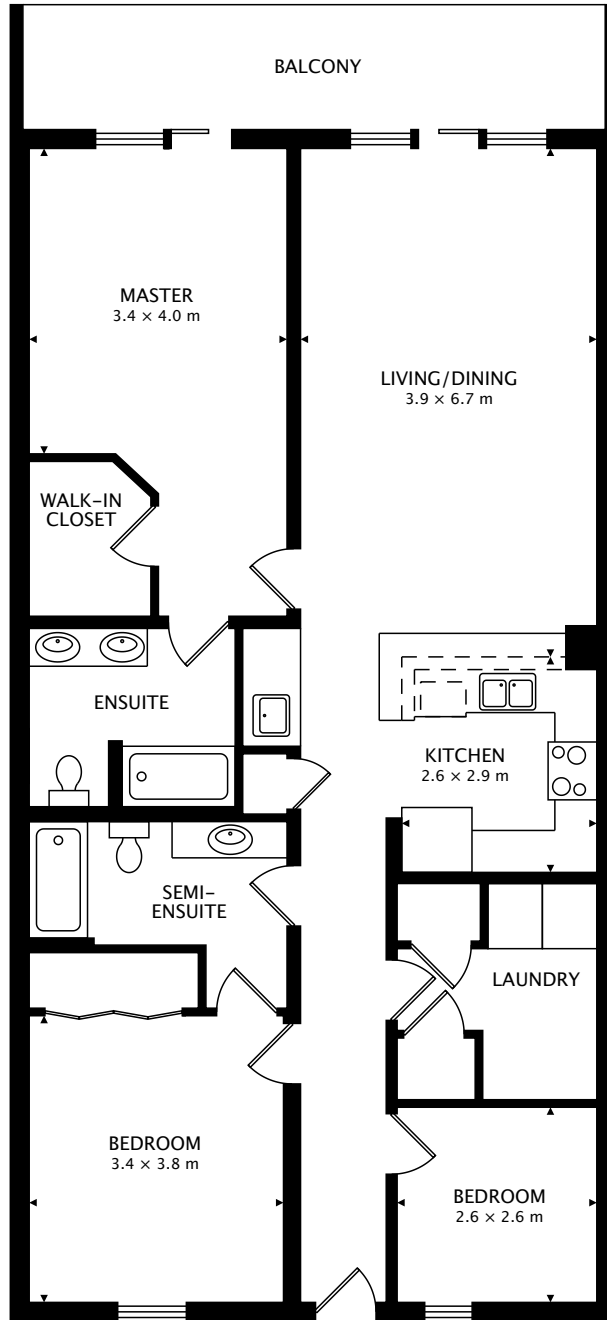

# CALYPSO EAST UNIT 402

15817 FRONT BEACH RD

122.3 m<sup>2</sup> + 12.7 m<sup>2</sup> BALCONY