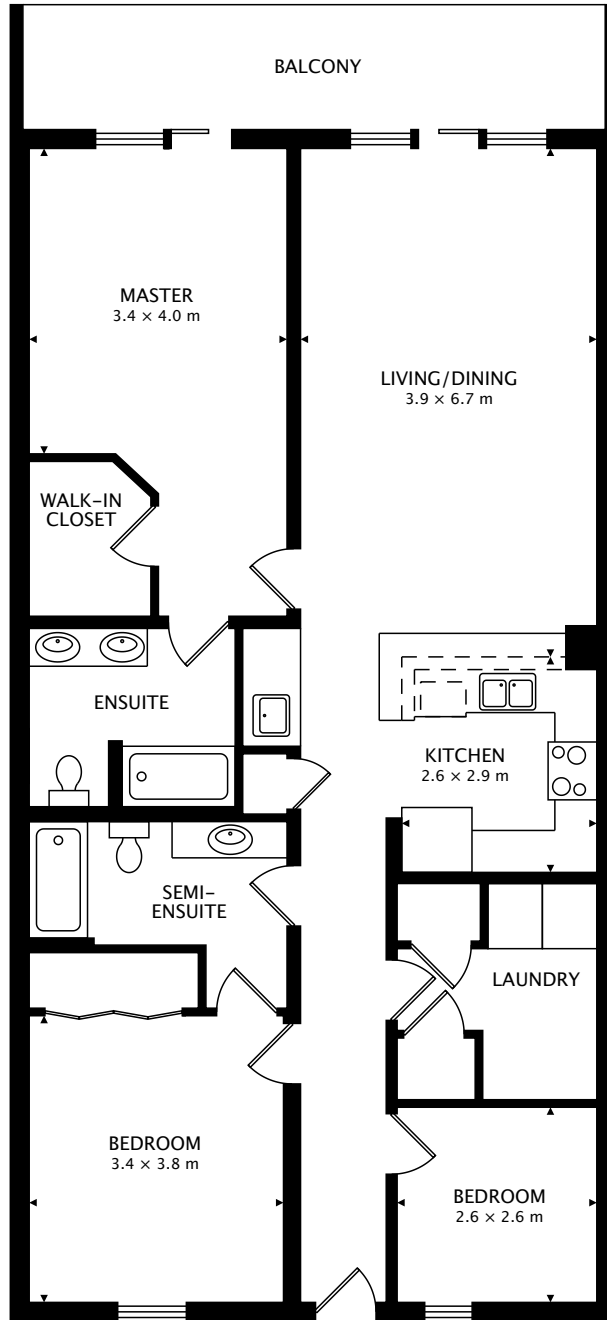

CALYPSO EAST UNIT 402

15817 FRONT BEACH RD

122.3 m² + 12.7 m² BALCONY