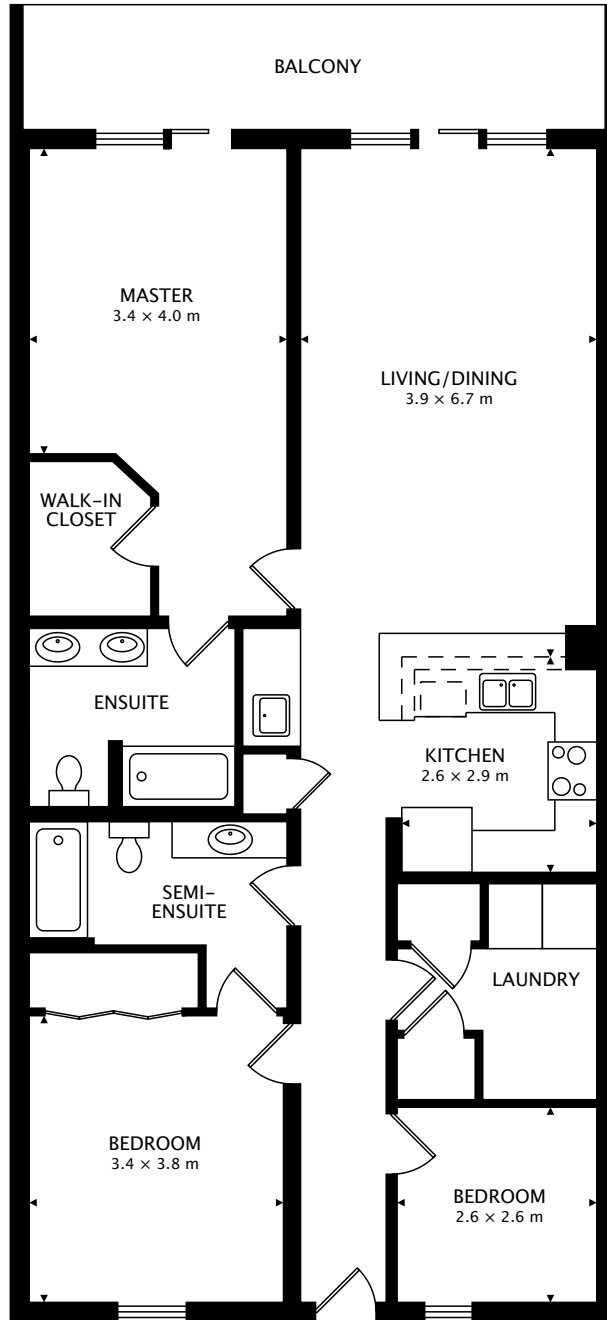

CALYPSO EAST UNIT 402

15817 FRONT BEACH RD

122.3 m² + 12.7 m² BALCONY

CAPTURED ON: 19 JAN 2018
DIMENSIONS, AREAS, LAYOUTS AND DETAILS ARE APPROXIMATE
AND SHOULD BE CONSIDERED ILLUSTRATIVE ONLY.