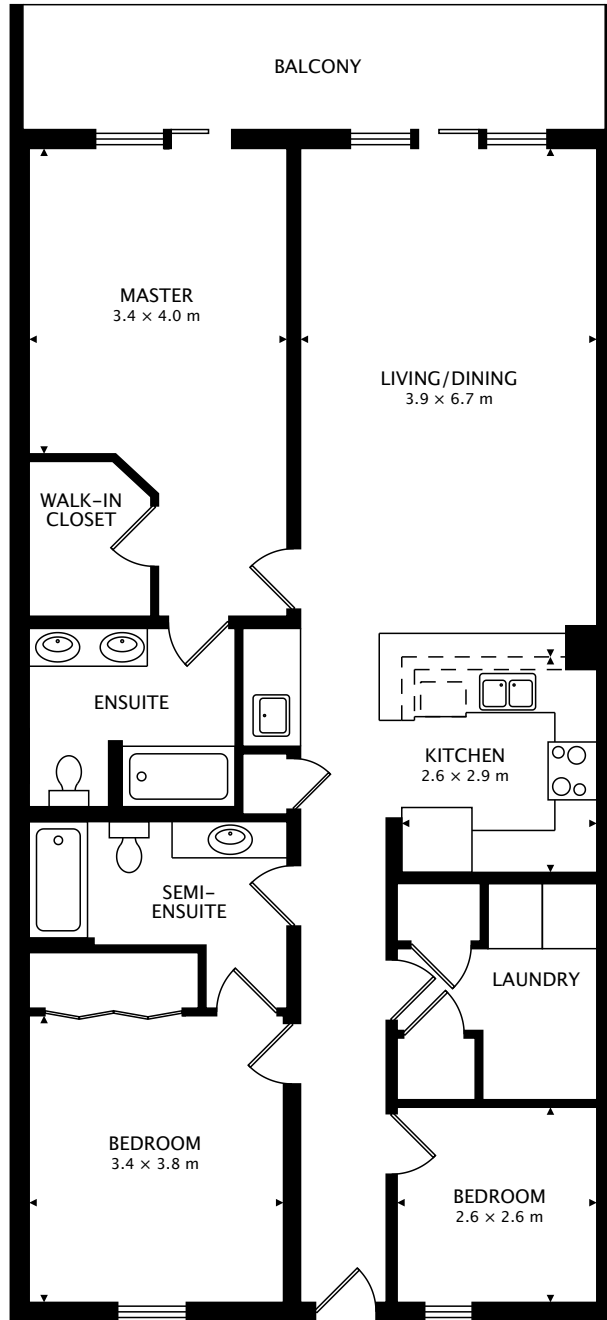

CALYPSO EAST UNIT 402

15817 FRONT BEACH RD

122.3 m² + 12.7 m² BALCONY

CAPTURED ON: 19 JAN 2018

DIMENSIONS, AREAS, LAYOUTS AND DETAILS ARE APPROXIMATE AND SHOULD BE CONSIDERED ILLUSTRATIVE ONLY.