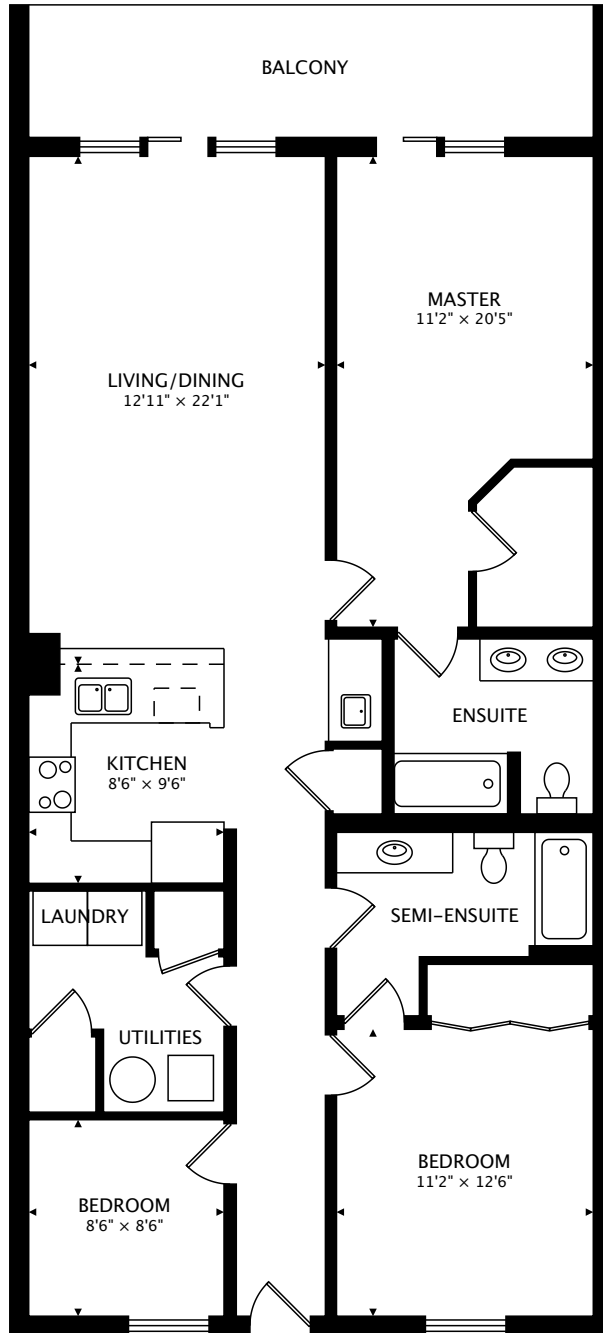

CALYPSO 806 EAST
15817 FRONT BEACH RD

1316 sq ft + 141 sq ft BALCONY