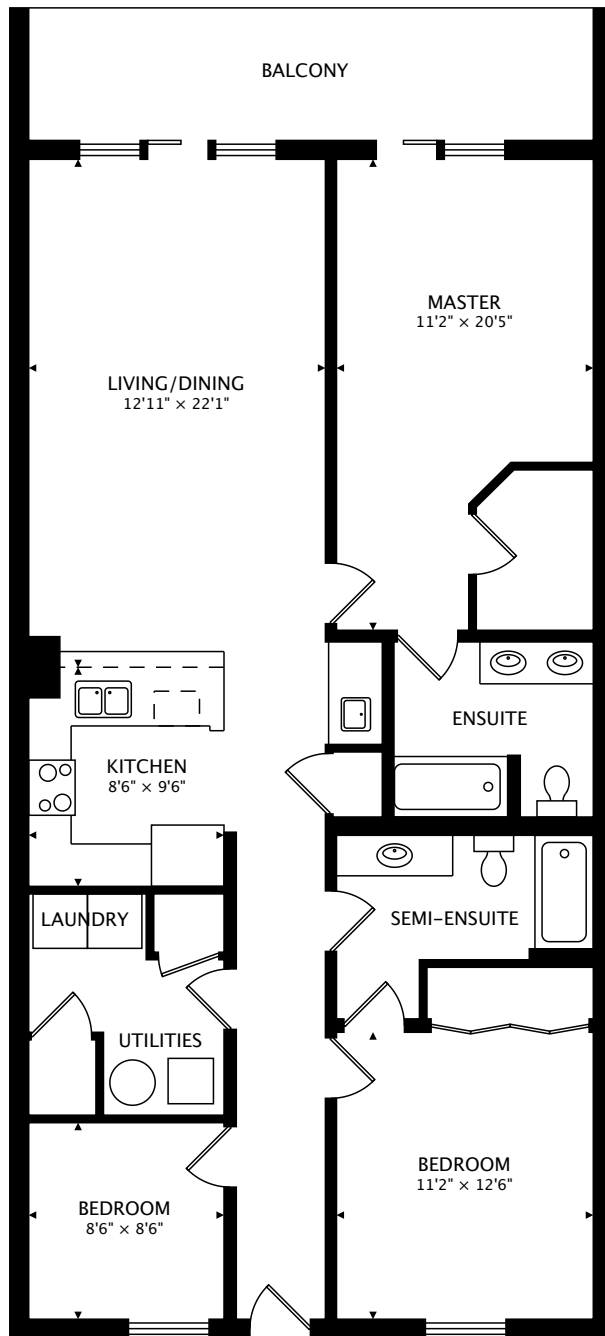

CALYPSO 806 EAST  
15817 FRONT BEACH RD

1316 sq ft + 141 sq ft BALCONY

CAPTURED ON: 8 NOV 2017  
DIMENSIONS, AREAS, LAYOUTS AND DETAILS ARE APPROXIMATE  
AND SHOULD BE CONSIDERED ILLUSTRATIVE ONLY.