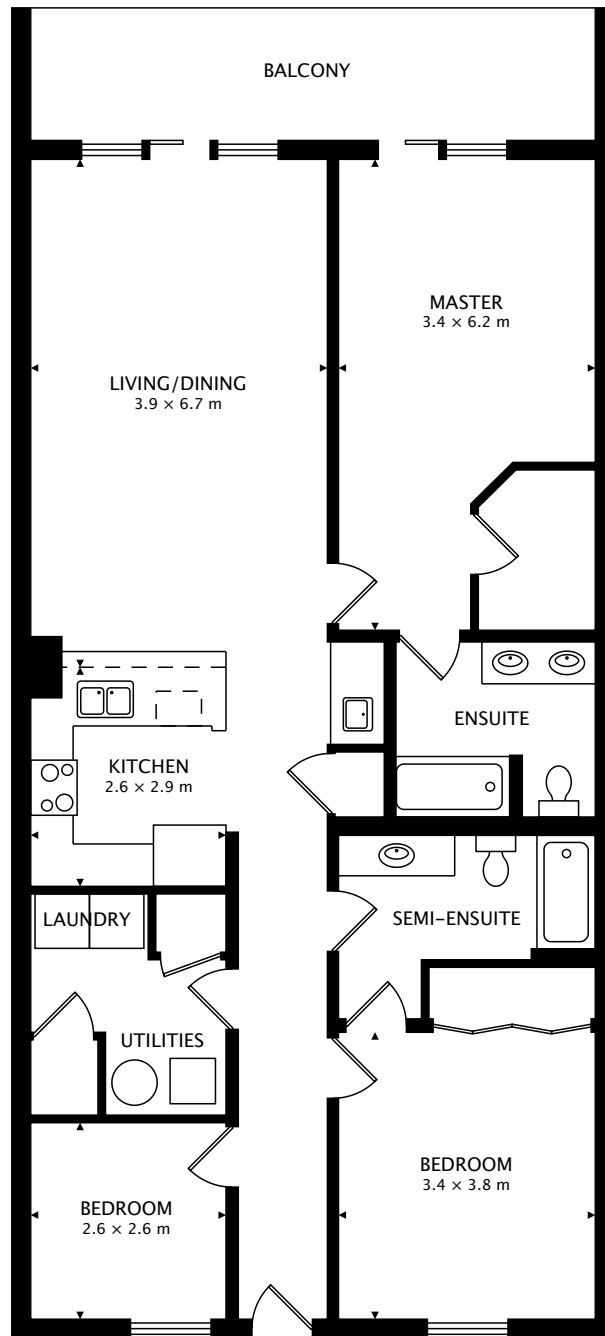

CALYPSO 806 EAST
15817 FRONT BEACH RD

122.3 m² + 13.1 m² BALCONY