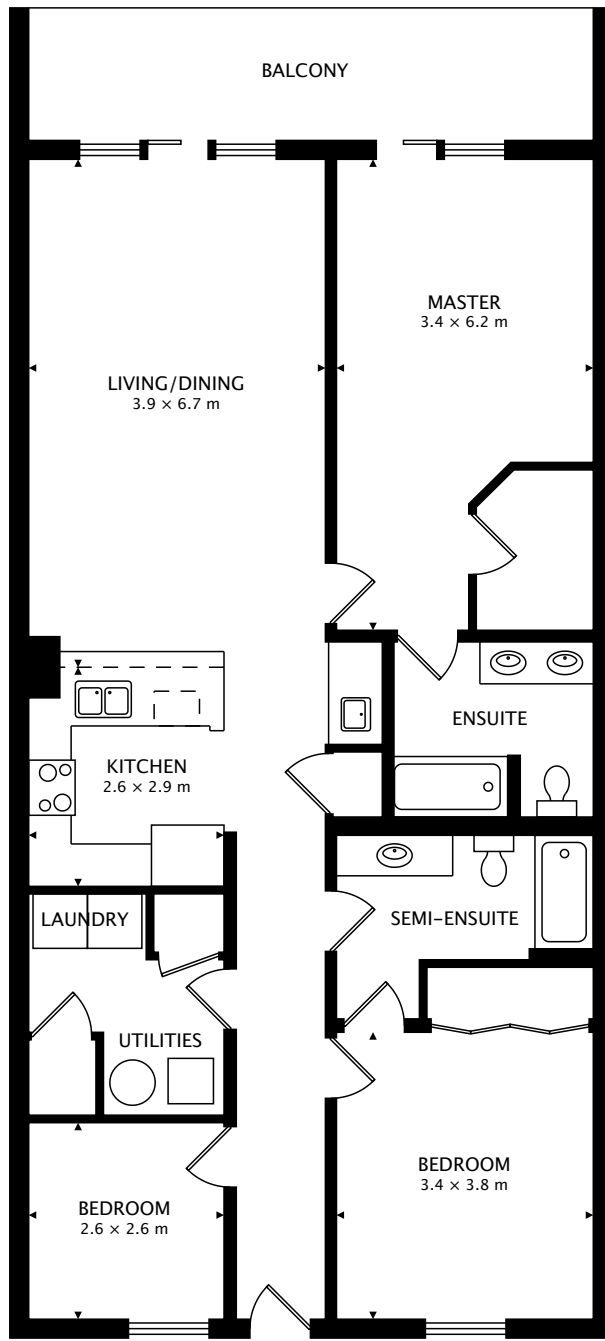

CALYPSO 806 EAST
15817 FRONT BEACH RD

122.3 m² + 13.1 m² BALCONY

CAPTURED ON: 8 NOV 2017
DIMENSIONS, AREAS, LAYOUTS AND DETAILS ARE APPROXIMATE
AND SHOULD BE CONSIDERED ILLUSTRATIVE ONLY.