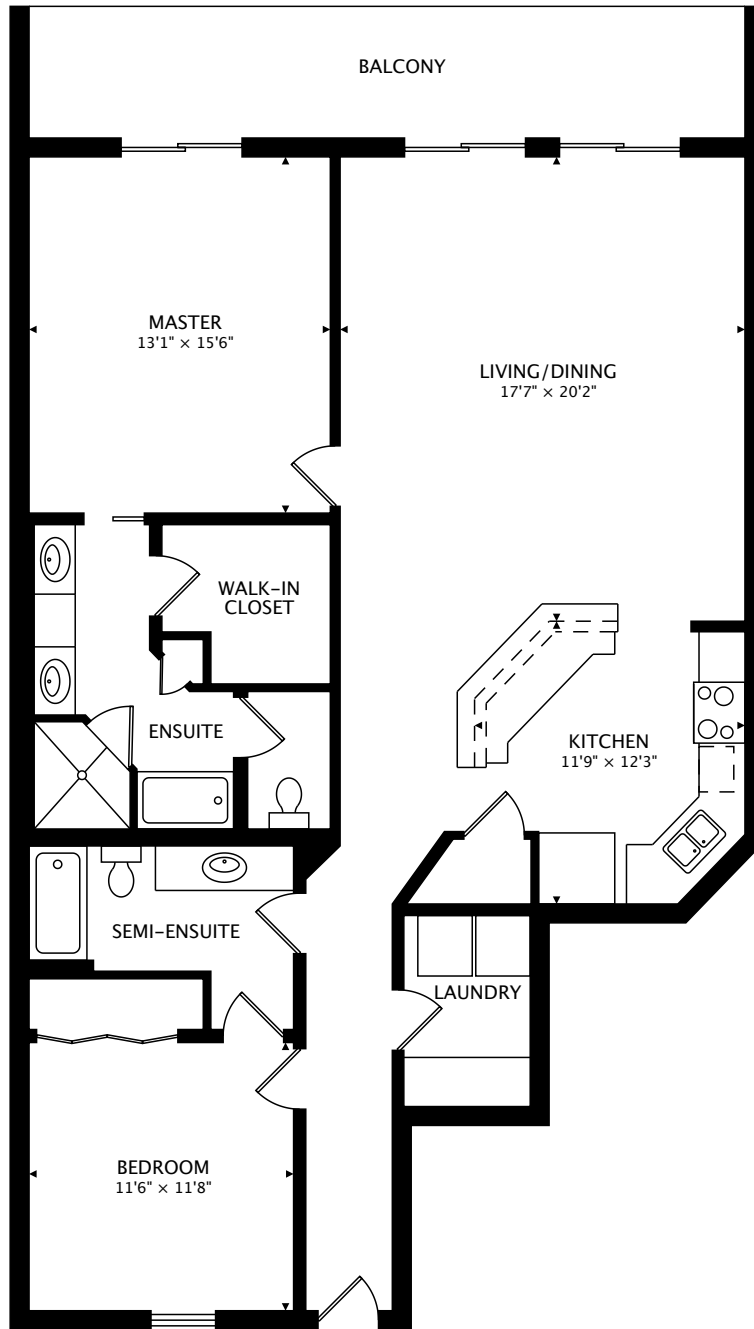

CALYPSO 509 EAST
15817 FRONT BEACH RD

1420 sq ft + 178 sq ft BALCONY