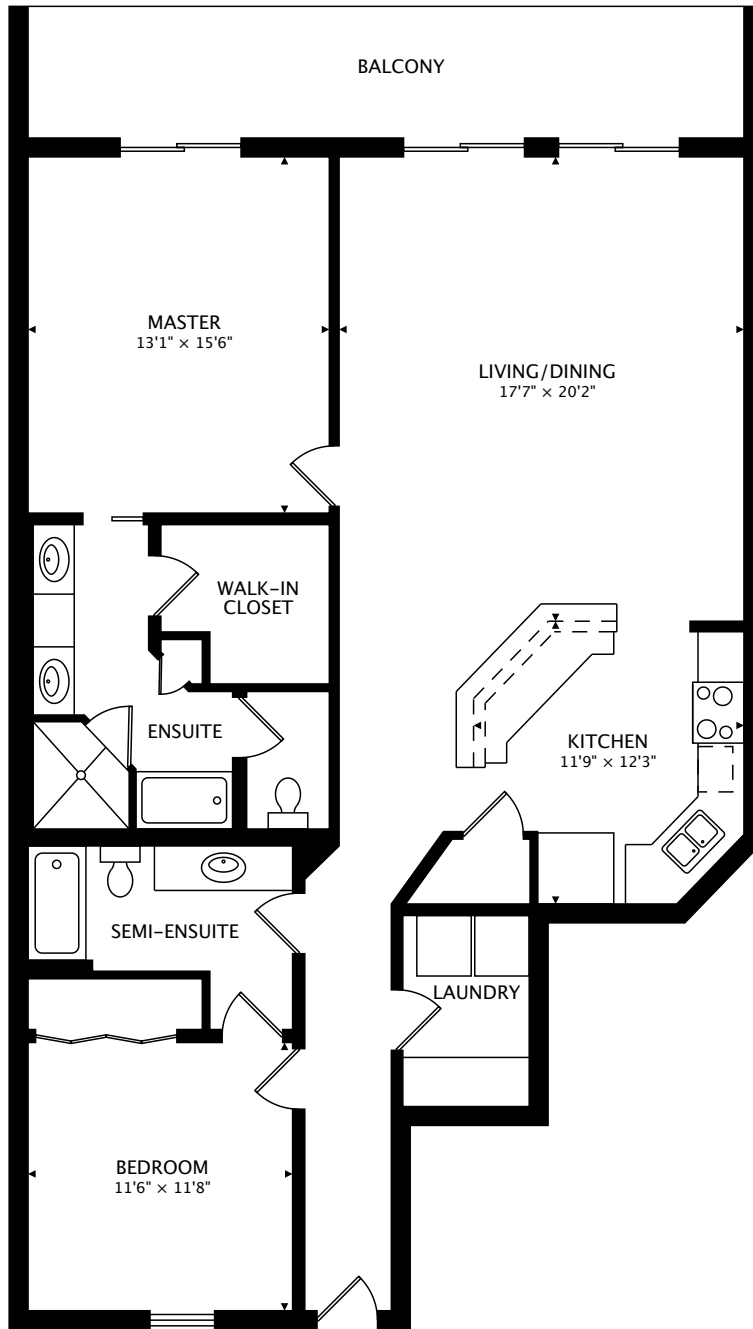

CALYPSO 509 EAST
15817 FRONT BEACH RD

1420 sq ft + 178 sq ft BALCONY

CAPTURED ON: 22 DEC 2017
DIMENSIONS, AREAS, LAYOUTS AND DETAILS ARE APPROXIMATE
AND SHOULD BE CONSIDERED ILLUSTRATIVE ONLY.