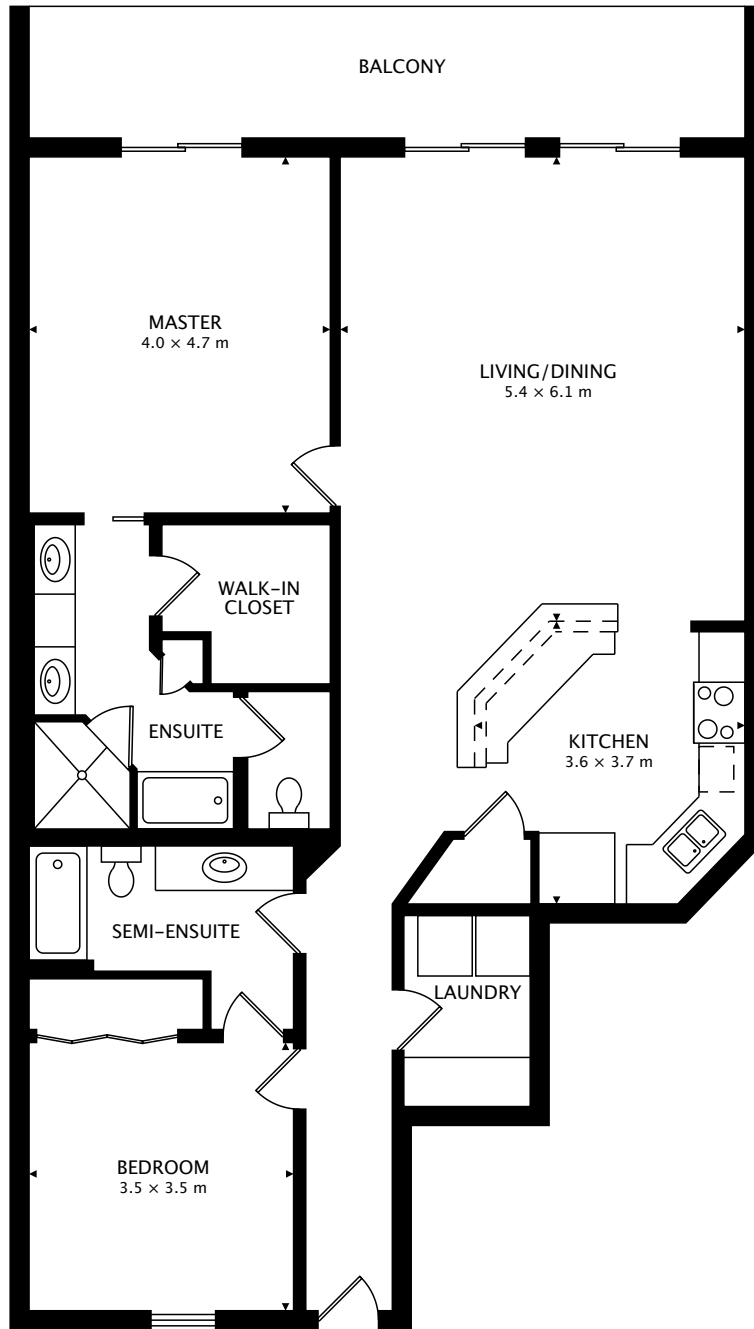

CALYPSO 509 EAST
15817 FRONT BEACH RD

132.0 m² + 16.5 m² BALCONY