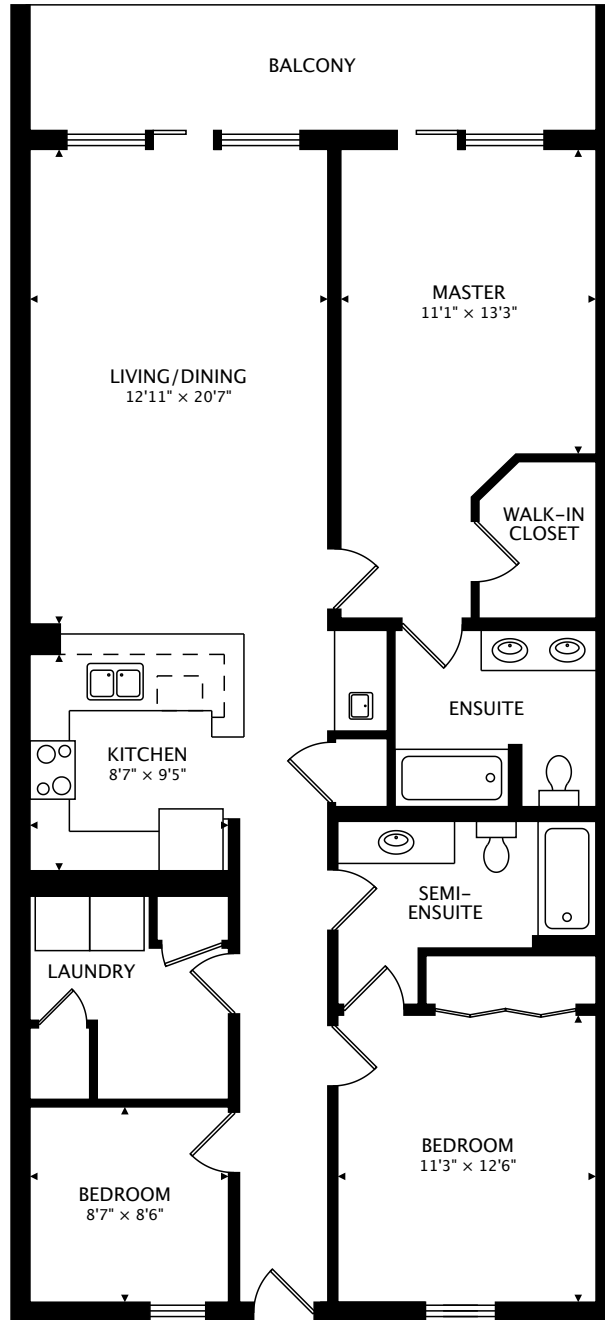

CALYPSO 508 EAST  
15817 FRONT BEACH RD

1312 sq ft + 134 sq ft BALCONY