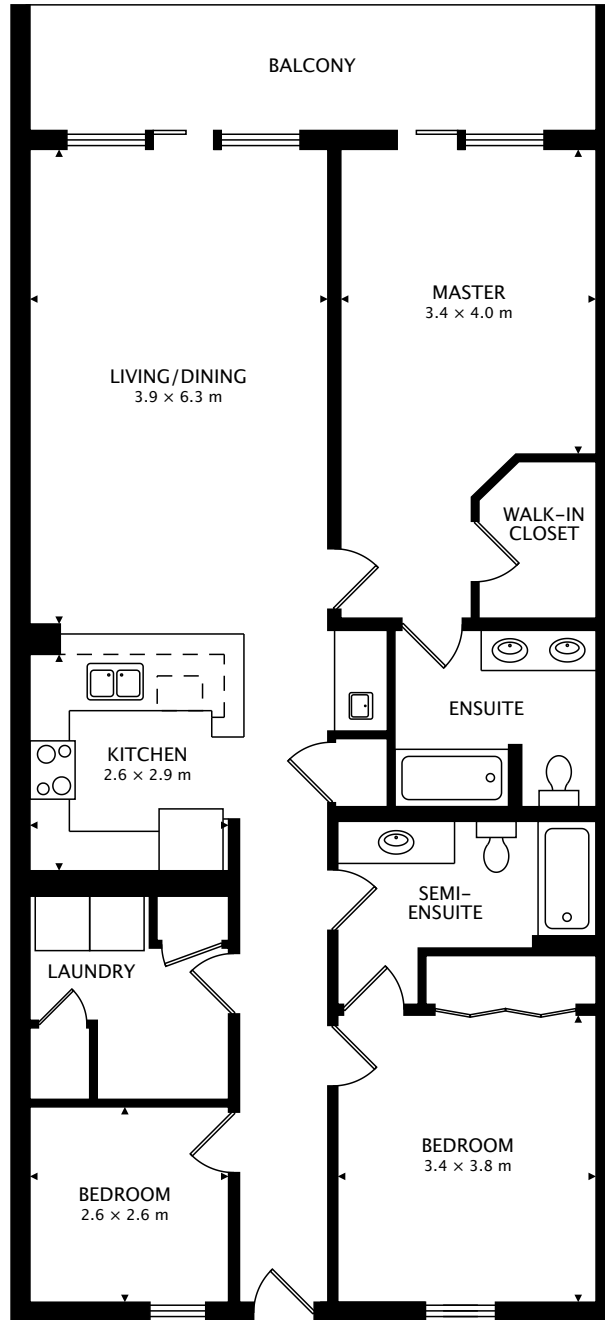

CALYPSO 508 EAST
15817 FRONT BEACH RD

121.9 m² + 12.4 m² BALCONY