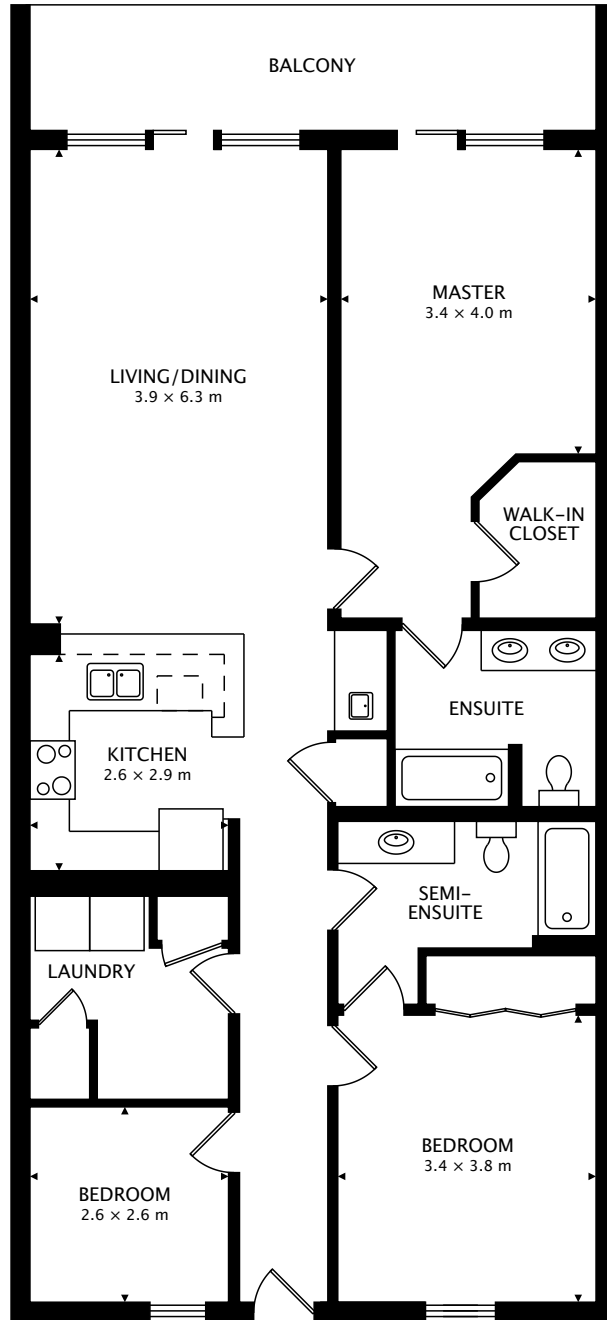

CALYPSO 508 EAST  
15817 FRONT BEACH RD

121.9 m<sup>2</sup> + 12.4 m<sup>2</sup> BALCONY

CAPTURED ON: 20 NOV 2017  
DIMENSIONS, AREAS, LAYOUTS AND DETAILS ARE APPROXIMATE  
AND SHOULD BE CONSIDERED ILLUSTRATIVE ONLY.