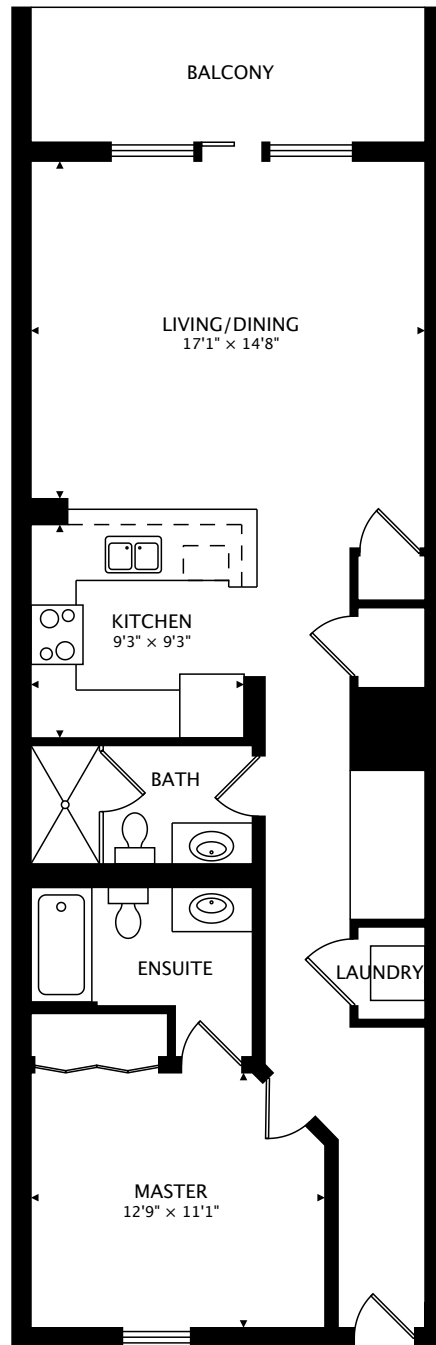

CALYPSO 103 EAST
15817 FRONT BEACH RD

937 sq ft + 100 sq ft BALCONY