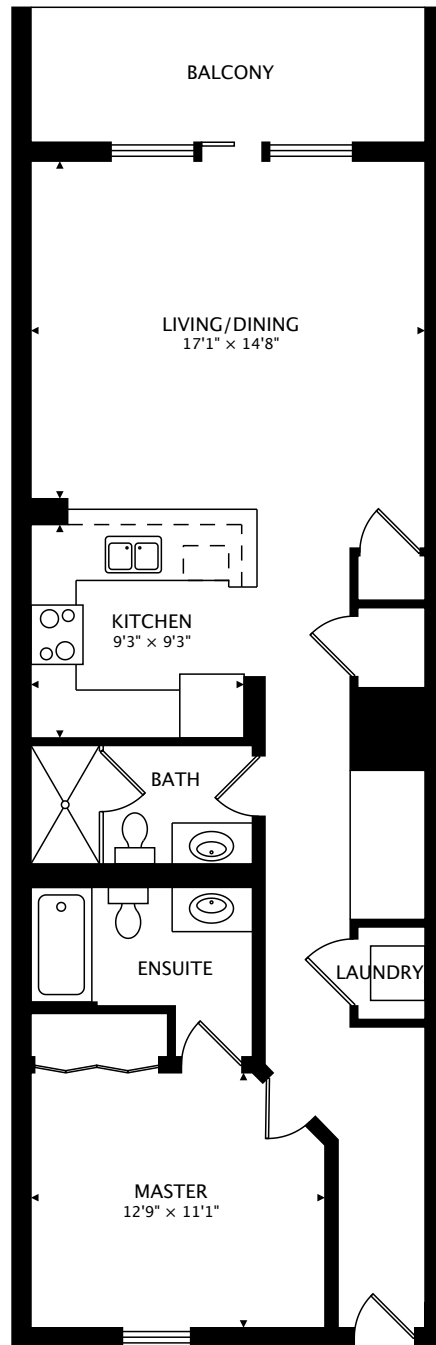

CALYPSO 103 EAST
15817 FRONT BEACH RD

937 sq ft + 100 sq ft BALCONY

CAPTURED ON: 3 OCT 2017
DIMENSIONS, AREAS, LAYOUTS AND DETAILS ARE APPROXIMATE
AND SHOULD BE CONSIDERED ILLUSTRATIVE ONLY.