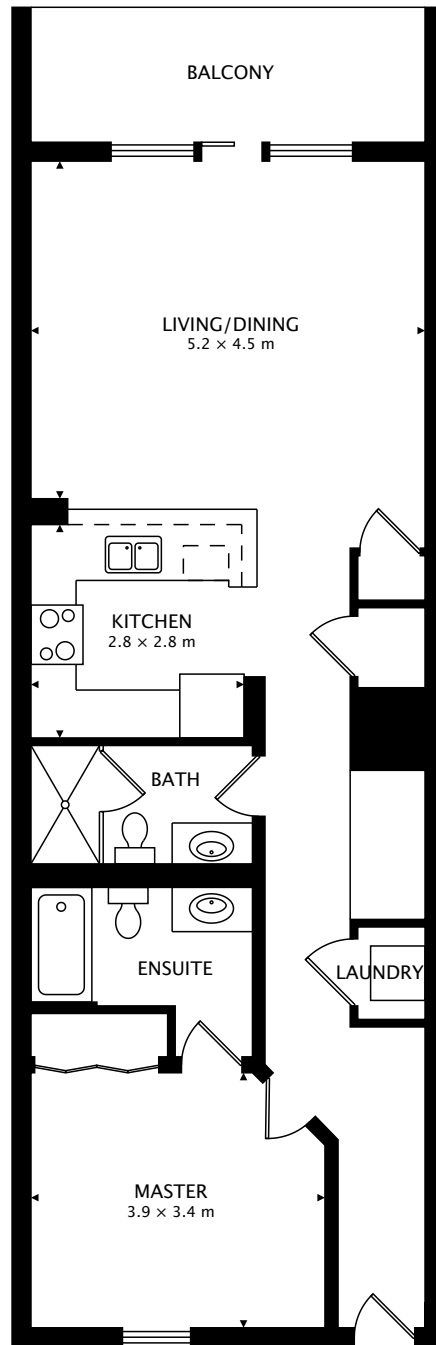

CALYPSO 103 EAST
15817 FRONT BEACH RD

87.0 m² + 9.3 m² BALCONY