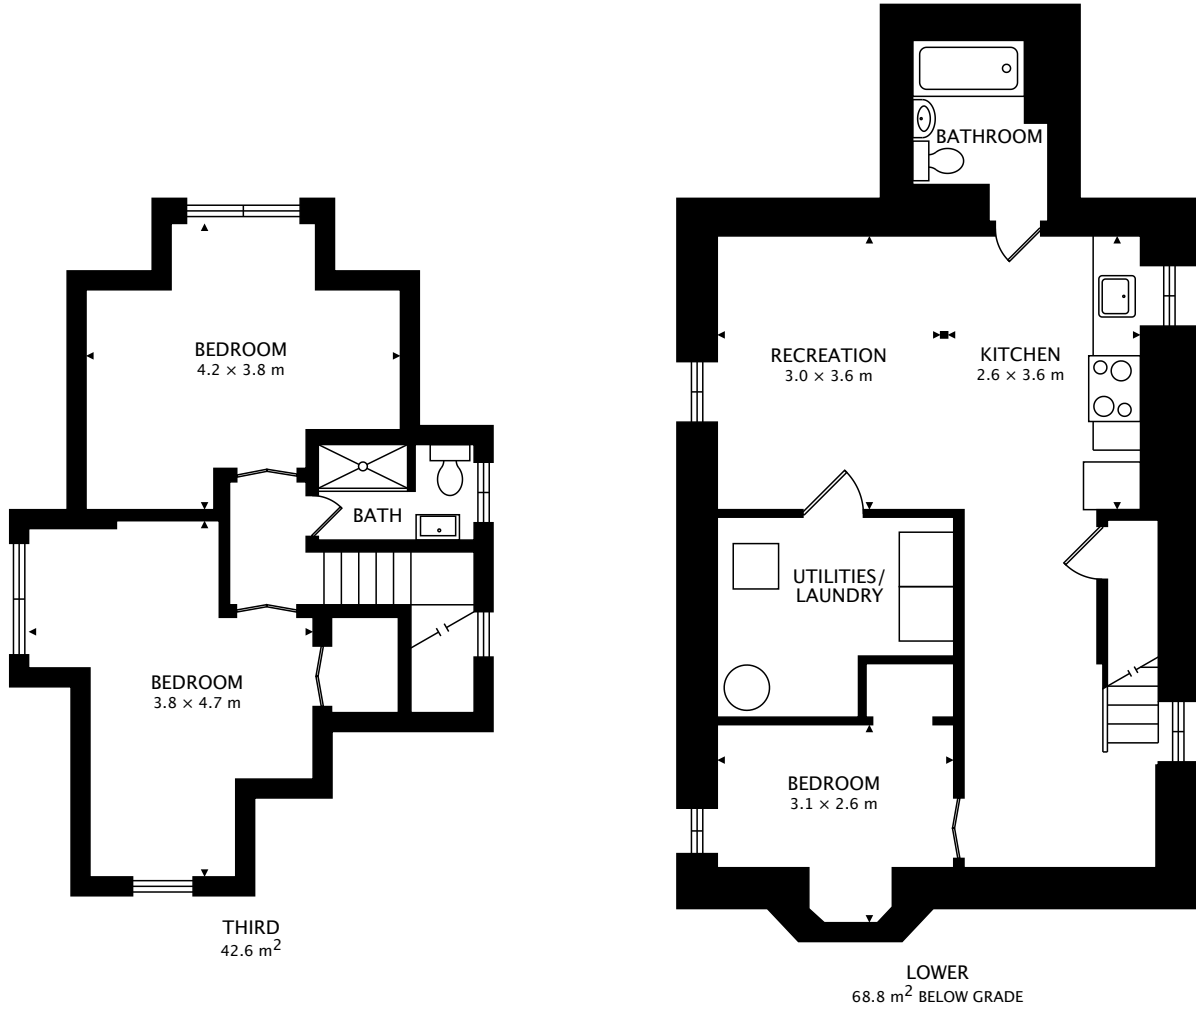

TOTAL
203.3 m² + 68.8 m² BELOW GRADE

CAPTURED ON: 6 OCT 2017
DIMENSIONS, AREAS, LAYOUTS AND DETAILS ARE APPROXIMATE
AND SHOULD BE CONSIDERED ILLUSTRATIVE ONLY.

TOTAL
203.3 m² + 68.8 m² BELOW GRADE

CAPTURED ON: 6 OCT 2017
DIMENSIONS, AREAS, LAYOUTS AND DETAILS ARE APPROXIMATE
AND SHOULD BE CONSIDERED ILLUSTRATIVE ONLY.