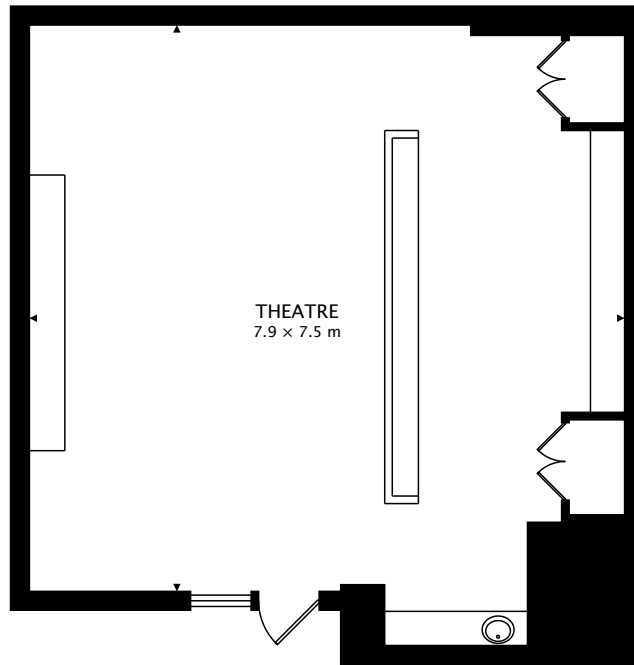

SUITE 1
87.8 m²

SUITE 2
86.2 m²

TOTAL
691.7 m²

LOBBY
234.0 m²

TOTAL
691.7 m²

THEATRE
66.7 m²

GYM
44.8 m²

STUDIO
35.7 m²

TOTAL
691.7 m²

TOTAL
691.7 m²