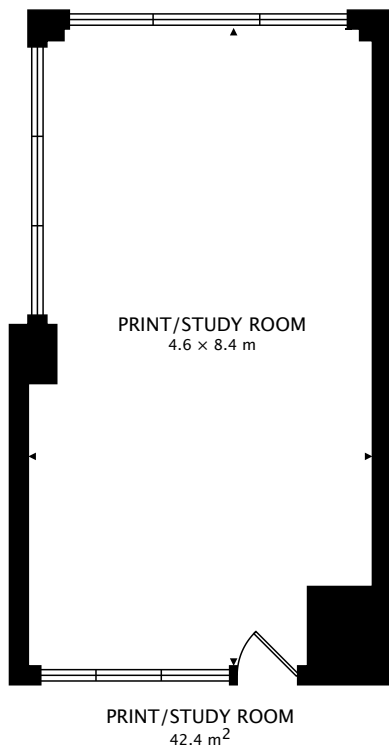

SUITE 1
87.8 m²

SUITE 2
86.2 m²

TOTAL
691.7 m²

LOBBY
234.0 m²

TOTAL
691.7 m²

THEATRE
66.7 m²

GYM
44.8 m²

STUDIO
35.7 m²

TOTAL
691.7 m²

TOTAL
691.7 m²