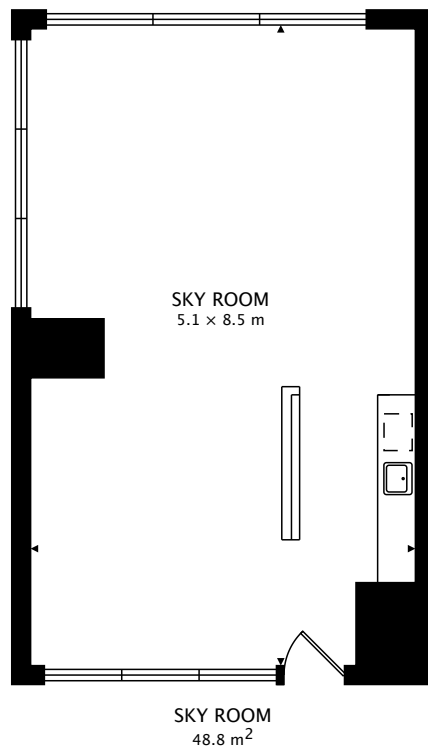

SUITE 1
87.8 m²

SUITE 2
86.2 m²

TOTAL
691.7 m²

LOBBY
234.0 m²

TOTAL
691.7 m²

THEATRE
66.7 m²

GYM
44.8 m²

STUDIO
35.7 m²

TOTAL
691.7 m²

TOTAL
691.7 m²