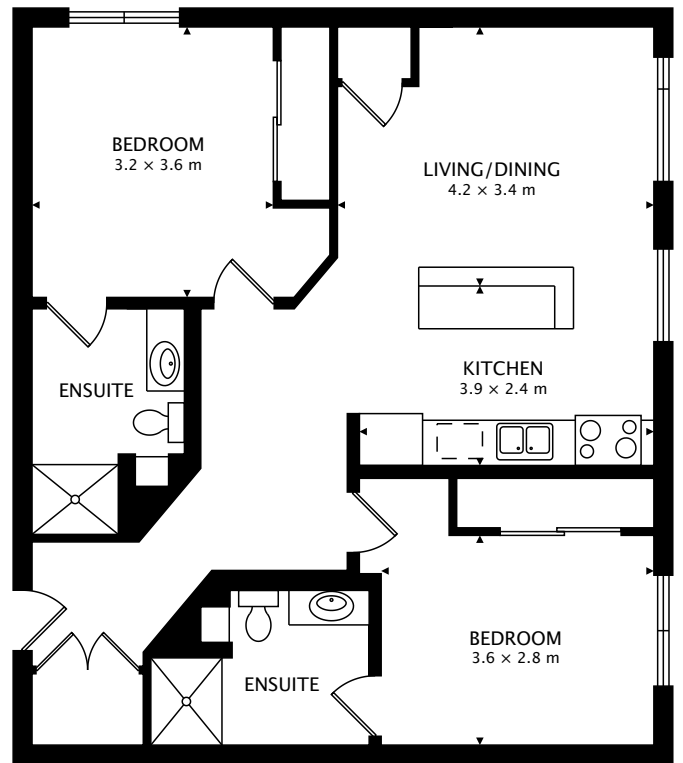

SUITE 1
87.8 m²

SUITE 2
86.2 m²

TOTAL
691.7 m²

LOBBY
234.0 m²

TOTAL
691.7 m²

THEATRE
66.7 m²

GYM
44.8 m²

STUDIO
35.7 m²

TOTAL
691.7 m²

TOTAL
691.7 m²