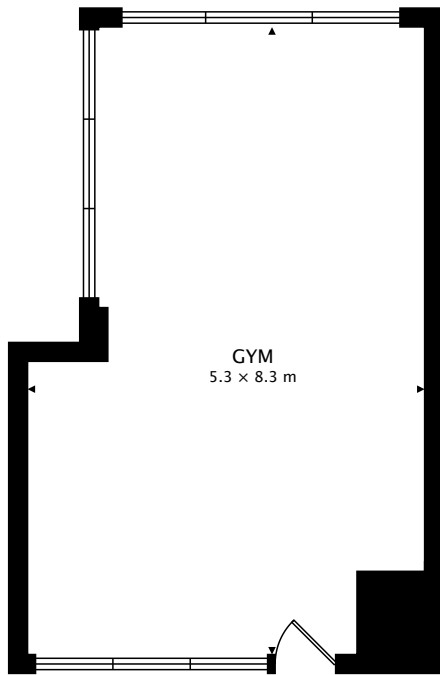

SUITE 1
87.8 m²

SUITE 2
86.2 m²

TOTAL
691.7 m²

LOBBY
234.0 m²

TOTAL
691.7 m²

THEATRE
66.7 m²

GYM
44.8 m²

STUDIO
35.7 m²

TOTAL
691.7 m²

TOTAL
691.7 m²