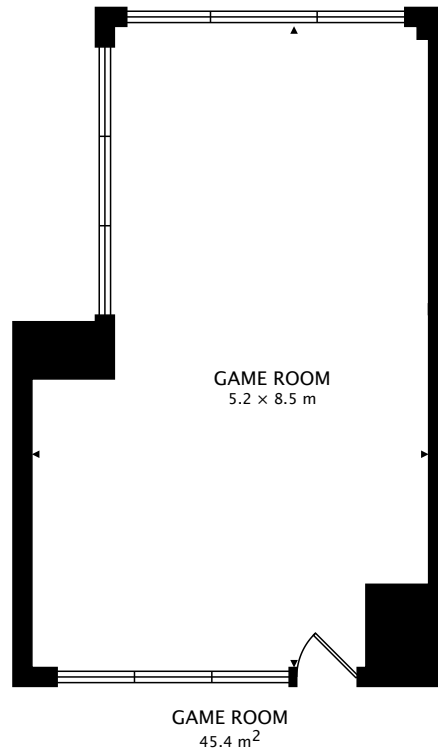

SUITE 1
87.8 m²

SUITE 2
86.2 m²

TOTAL
691.7 m²

LOBBY
234.0 m²

TOTAL
691.7 m²

THEATRE
66.7 m²

GYM
44.8 m²

STUDIO
35.7 m²

TOTAL
691.7 m²

TOTAL
691.7 m²