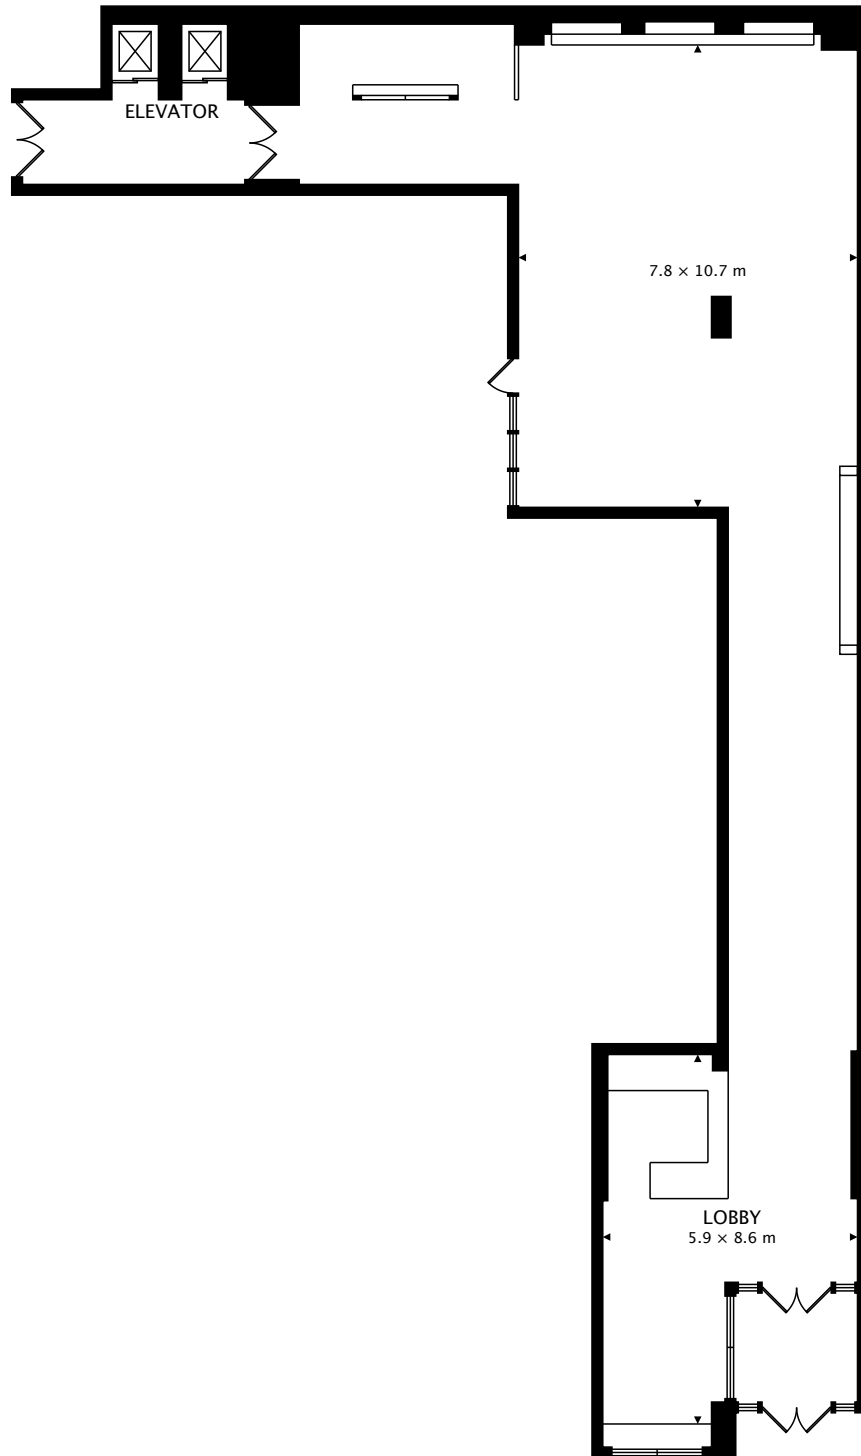

SUITE 1
87.8 m²

SUITE 2
86.2 m²

TOTAL
691.7 m²

LOBBY
234.0 m²

TOTAL
691.7 m²

THEATRE
66.7 m²

GYM
44.8 m²

STUDIO
35.7 m²

TOTAL
691.7 m²

TOTAL
691.7 m²