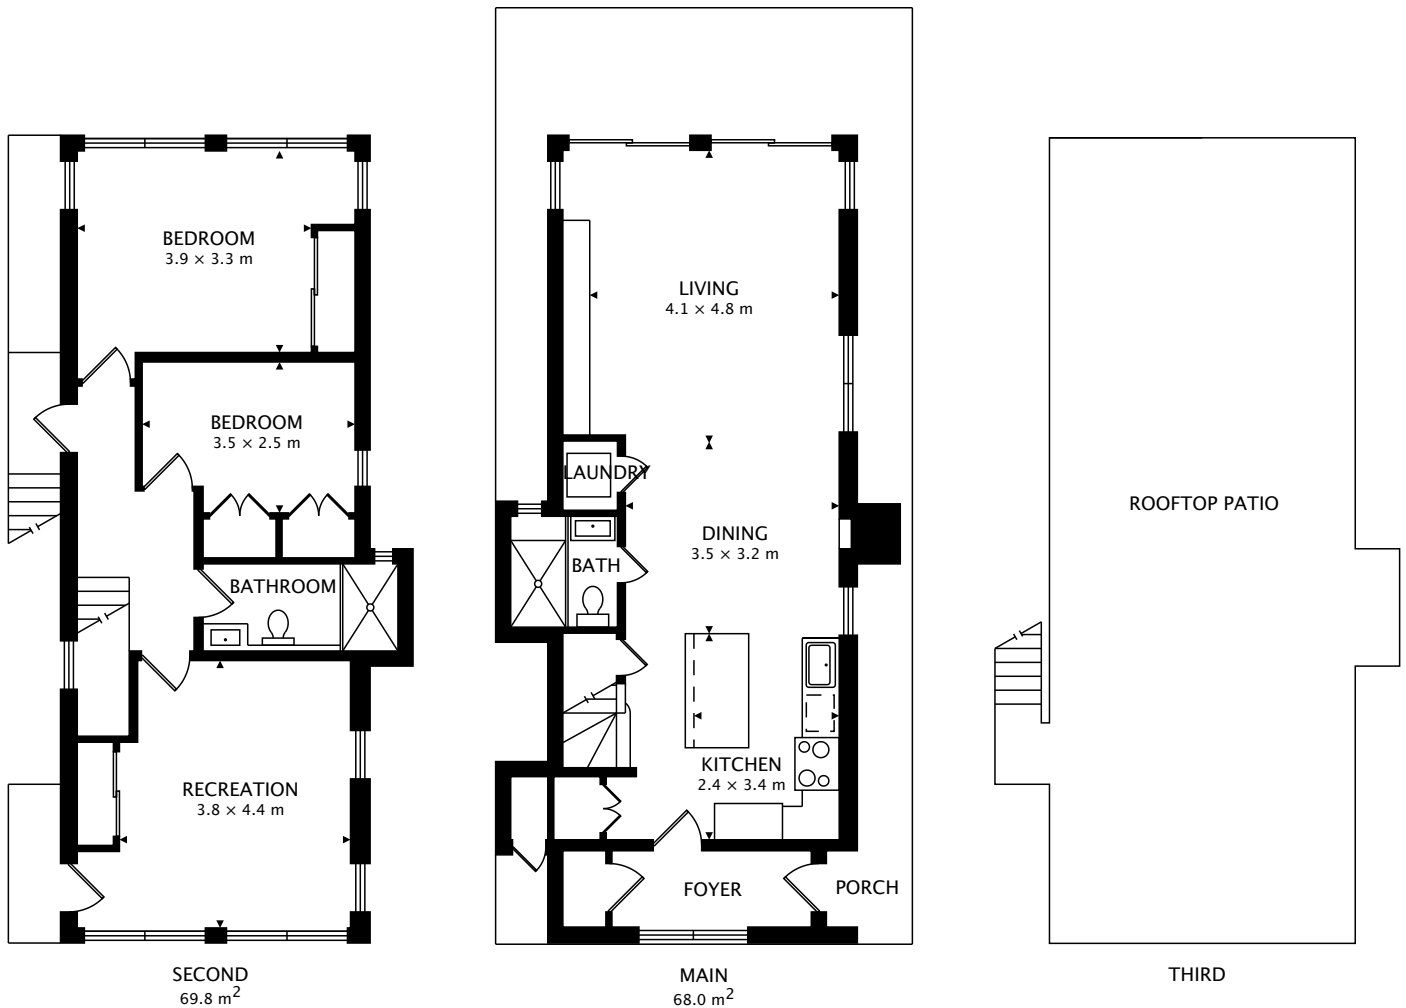

7 BRIMLEY RD S
 SCARBOROUGH, ON M1M 1C1

TOTAL
 1482.7 m²

by FirstFrame Photography
 real.vision | www.firstframephotography.ca/propertyTours

CAPTURED ON: 28 APR 2017
 DIMENSIONS, AREAS, LAYOUTS AND DETAILS ARE APPROXIMATE
 AND SHOULD BE CONSIDERED ILLUSTRATIVE ONLY.