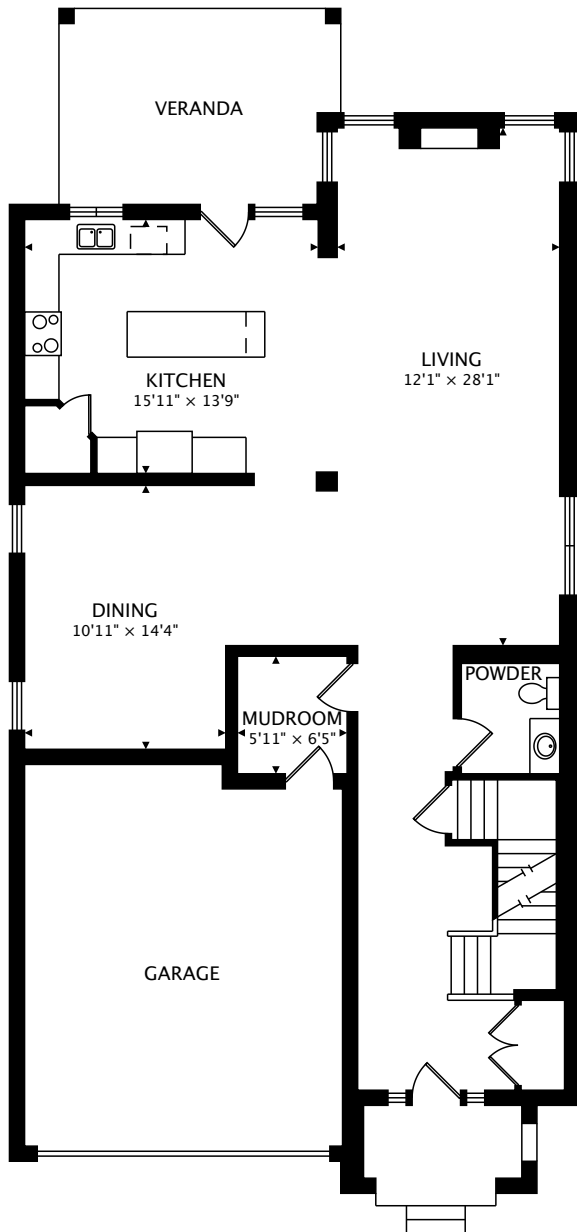

59 SEABREEZE CRESCENT

STONEY CREEK, ON L8E 0A2

MAIN
1257 sq ft

SECOND
1428 sq ft

TOTAL

2686 sq ft + 1247 sq ft BELOW GRADE

59 SEABREEZE CRESCENT

STONEY CREEK, ON L8E 0A2

LOWER
1247 sq ft BELOW GRADE