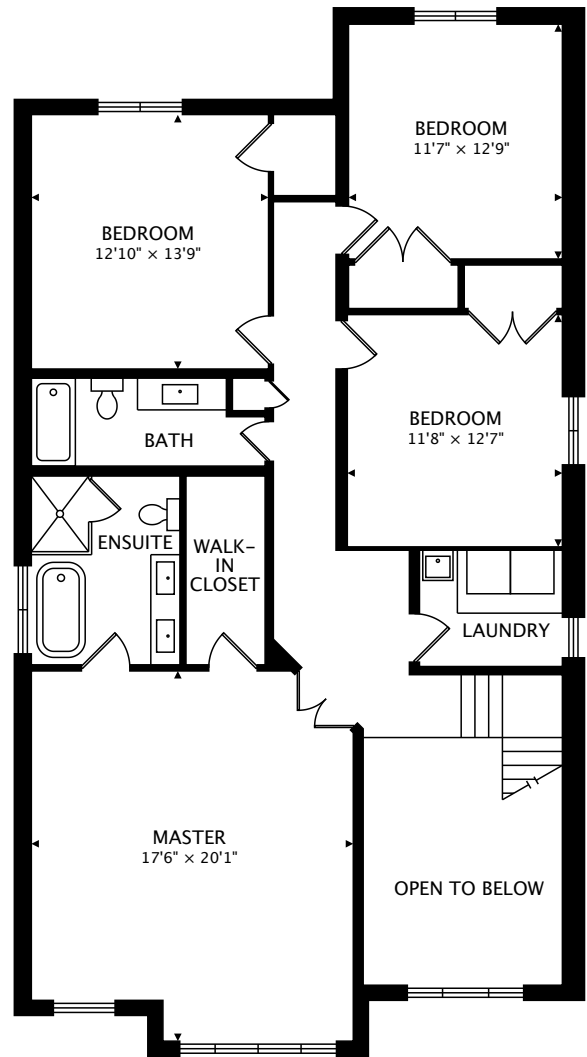

59 SEABREEZE CRESCENT

STONEY CREEK, ON L8E 0A2

MAIN
1257 sq ft

SECOND
1428 sq ft

TOTAL

2686 sq ft + 1247 sq ft BELOW GRADE

59 SEABREEZE CRESCENT

STONEY CREEK, ON L8E 0A2

LOWER
1247 sq ft BELOW GRADE