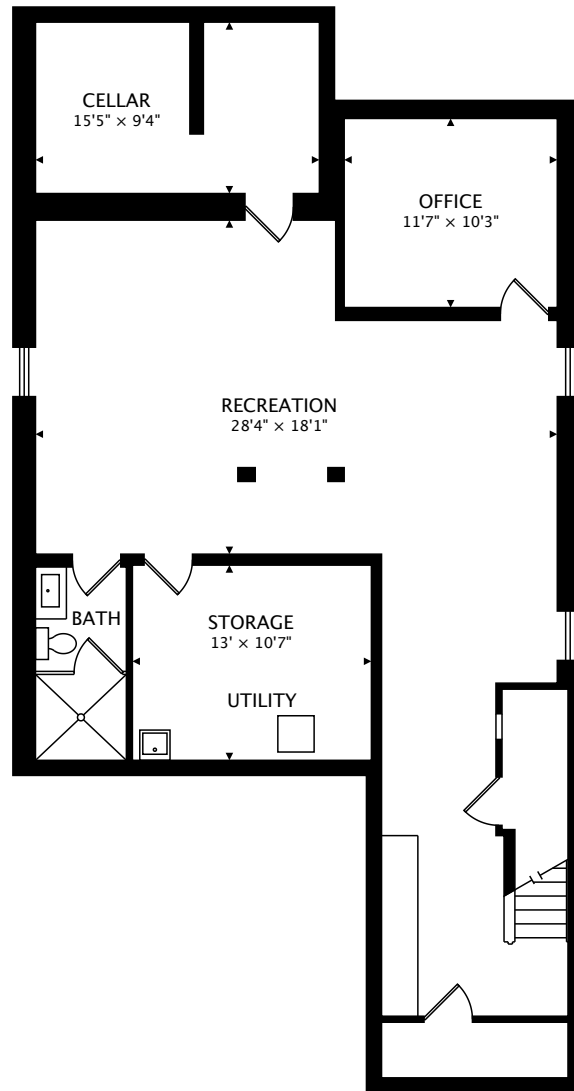

59 SEABREEZE CRESCENT

STONEY CREEK, ON L8E 0A2

MAIN
1257 sq ft

SECOND
1428 sq ft

TOTAL

2686 sq ft + 1247 sq ft BELOW GRADE

59 SEABREEZE CRESCENT

STONEY CREEK, ON L8E 0A2

LOWER
1247 sq ft BELOW GRADE