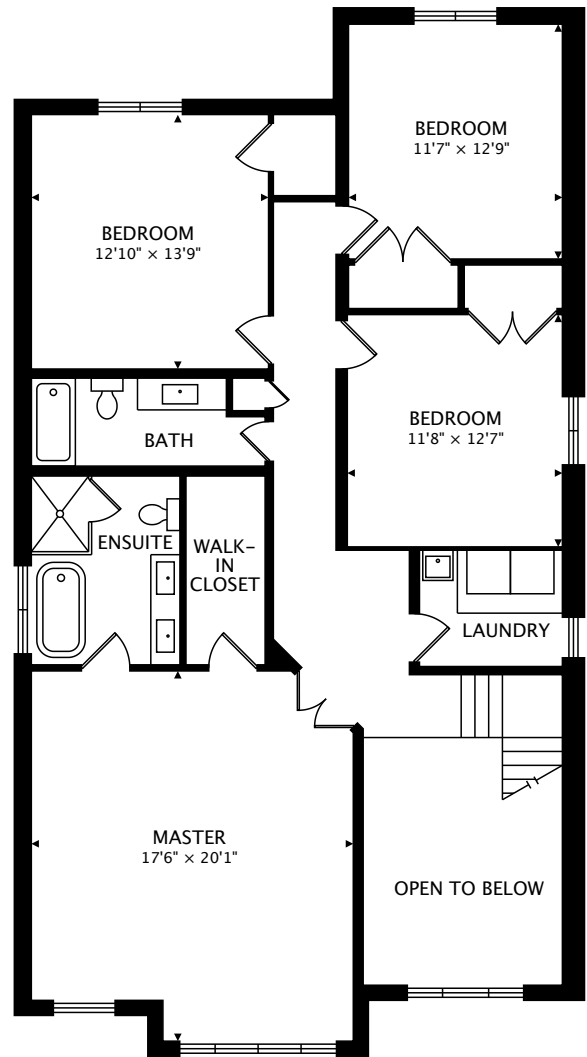

59 SEABREEZE CRESCENT

STONEY CREEK, ON L8E 0A2

MAIN
1257 sq ft

SECOND
1428 sq ft

TOTAL
2686 sq ft + 1247 sq ft BELOW GRADE

CAPTURED ON: 17 JUL 2017
DIMENSIONS, AREAS, LAYOUTS AND DETAILS ARE APPROXIMATE AND SHOULD BE CONSIDERED ILLUSTRATIVE ONLY.

59 SEABREEZE CRESCENT
STONEY CREEK, ON L8E 0A2

LOWER
1247 sq ft BELOW GRADE

TOTAL
2686 sq ft + 1247 sq ft BELOW GRADE

CAPTURED ON: 17 JUL 2017
DIMENSIONS, AREAS, LAYOUTS AND DETAILS ARE APPROXIMATE
AND SHOULD BE CONSIDERED ILLUSTRATIVE ONLY.