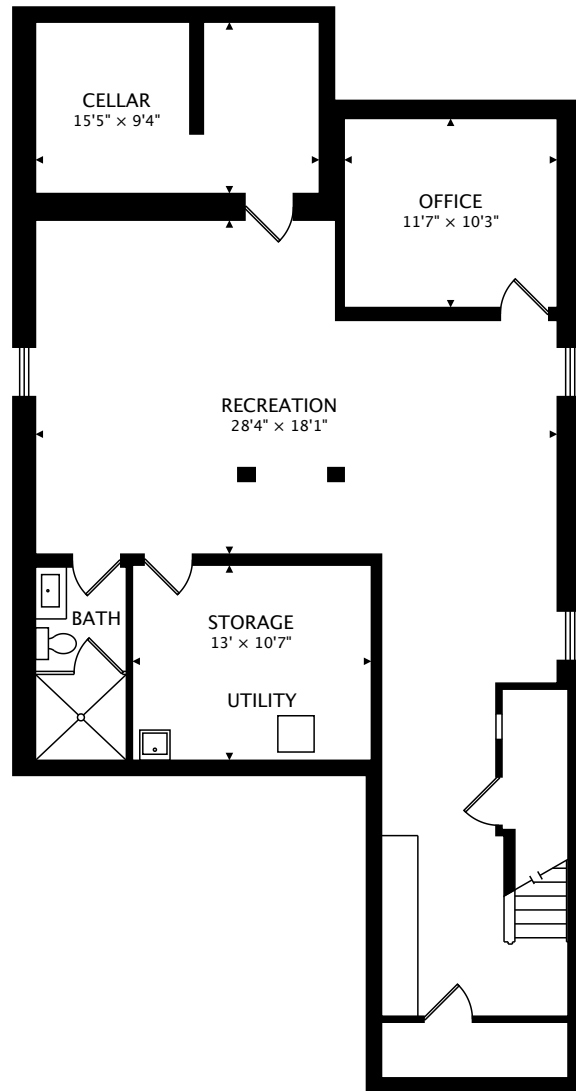

59 SEABREEZE CRESCENT

STONEY CREEK, ON L8E 0A2

MAIN
1257 sq ft

SECOND
1428 sq ft

TOTAL
2686 sq ft + 1247 sq ft BELOW GRADE

CAPTURED ON: 17 JUL 2017
DIMENSIONS, AREAS, LAYOUTS AND DETAILS ARE APPROXIMATE AND SHOULD BE CONSIDERED ILLUSTRATIVE ONLY.

59 SEABREEZE CRESCENT
STONEY CREEK, ON L8E 0A2

LOWER
1247 sq ft BELOW GRADE

TOTAL
2686 sq ft + 1247 sq ft BELOW GRADE

CAPTURED ON: 17 JUL 2017
DIMENSIONS, AREAS, LAYOUTS AND DETAILS ARE APPROXIMATE
AND SHOULD BE CONSIDERED ILLUSTRATIVE ONLY.