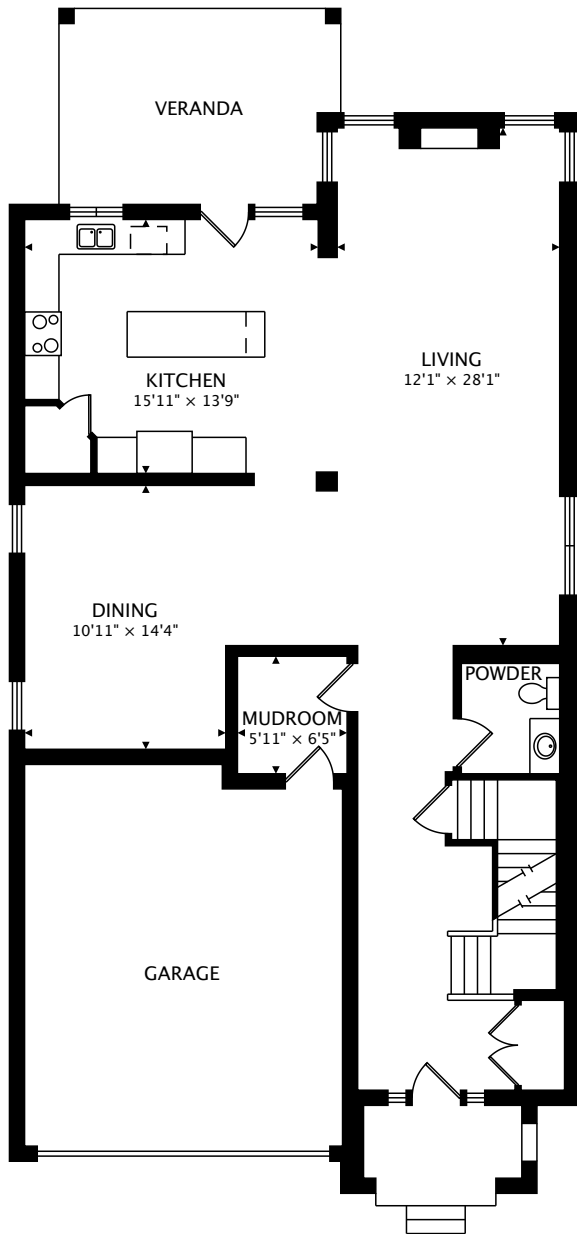

59 SEABREEZE CRESCENT

STONEY CREEK, ON L8E 0A2

MAIN
1257 sq ft

SECOND
1428 sq ft

TOTAL
2686 sq ft + 1247 sq ft BELOW GRADE

CAPTURED ON: 17 JUL 2017
DIMENSIONS, AREAS, LAYOUTS AND DETAILS ARE APPROXIMATE AND SHOULD BE CONSIDERED ILLUSTRATIVE ONLY.

59 SEABREEZE CRESCENT
STONEY CREEK, ON L8E 0A2

LOWER
1247 sq ft BELOW GRADE

TOTAL
2686 sq ft + 1247 sq ft BELOW GRADE

CAPTURED ON: 17 JUL 2017
DIMENSIONS, AREAS, LAYOUTS AND DETAILS ARE APPROXIMATE
AND SHOULD BE CONSIDERED ILLUSTRATIVE ONLY.