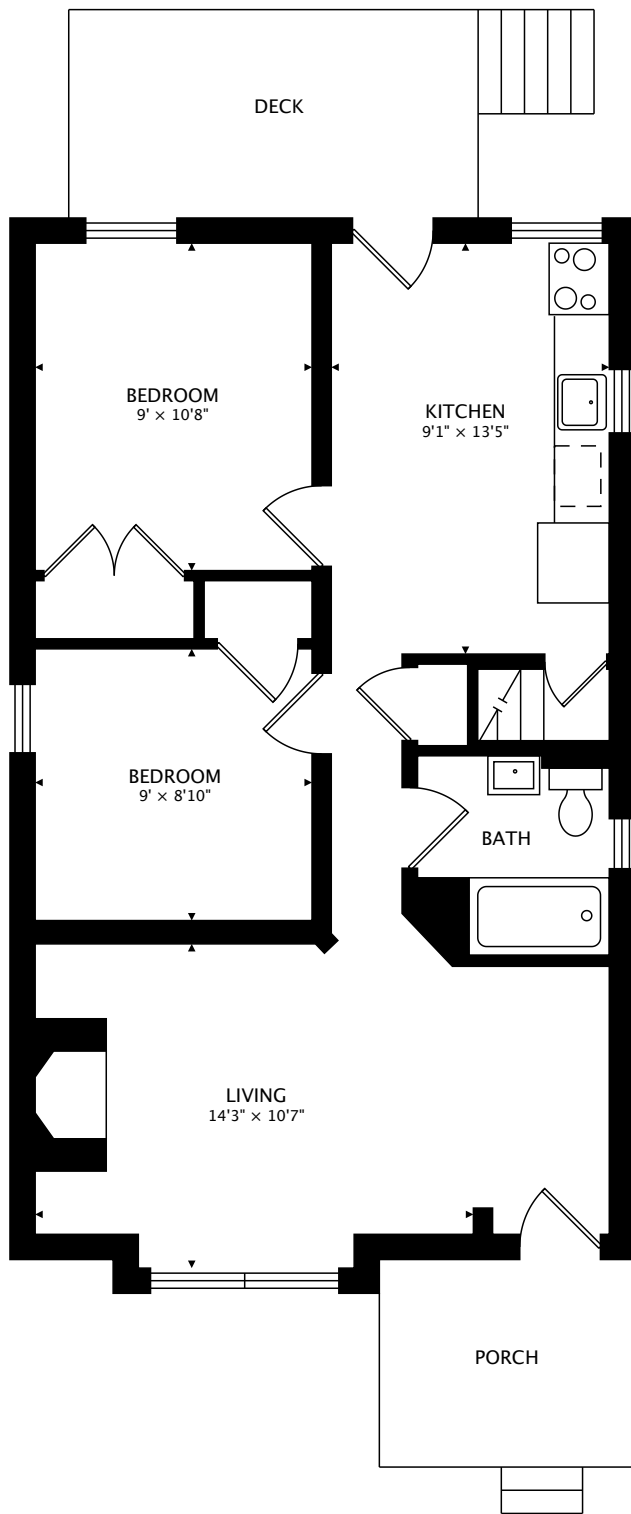

59 HAIG AVE
SCARBOROUGH, ON M1N 2W2

MAIN
699 sq ft

LOWER
647 sq ft BELOW GRADE

TOTAL
699 sq ft + 647 sq ft BELOW GRADE