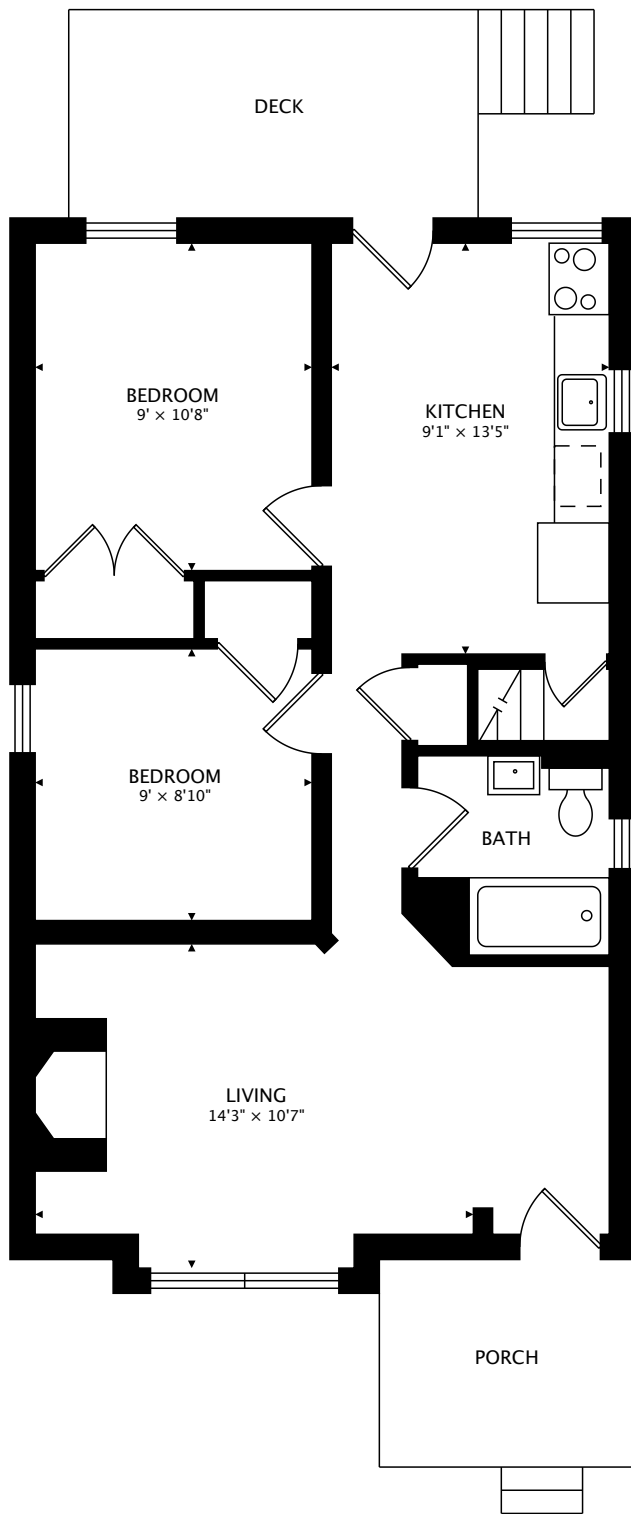

59 HAIG AVE  
SCARBOROUGH, ON M1N 2W2

MAIN  
699 sq ft

LOWER  
647 sq ft BELOW GRADE

TOTAL  
699 sq ft + 647 sq ft BELOW GRADE