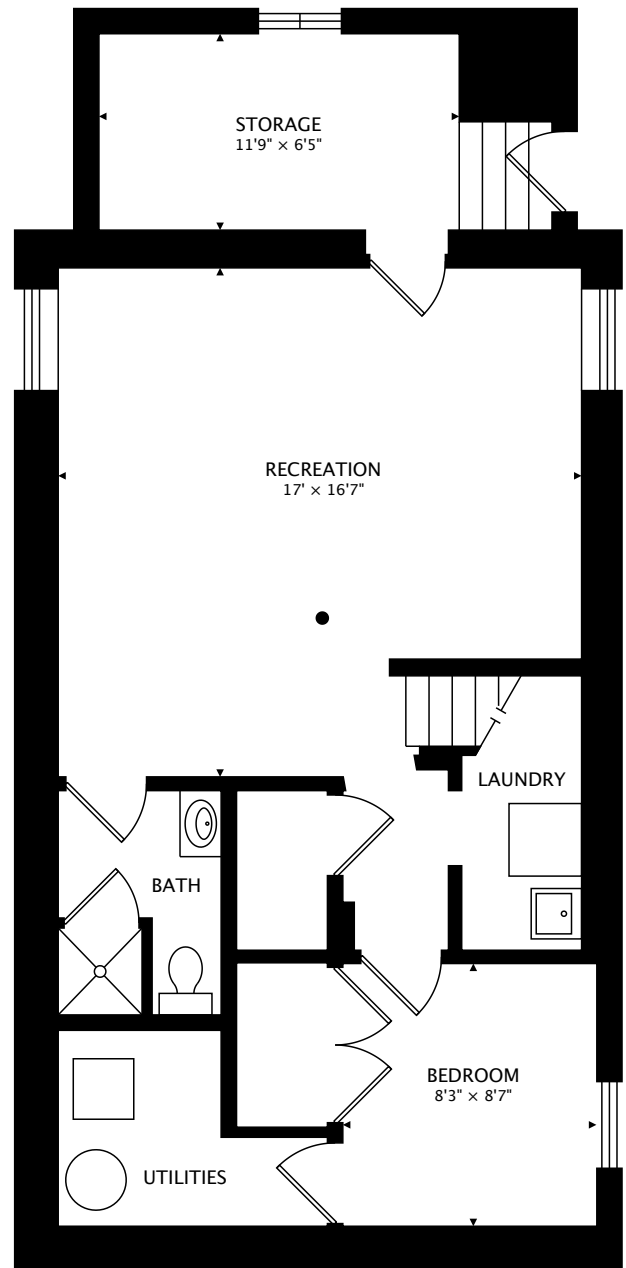

59 HAIG AVE  
SCARBOROUGH, ON M1N 2W2

MAIN  
699 sq ft

LOWER  
647 sq ft BELOW GRADE

TOTAL  
699 sq ft + 647 sq ft BELOW GRADE