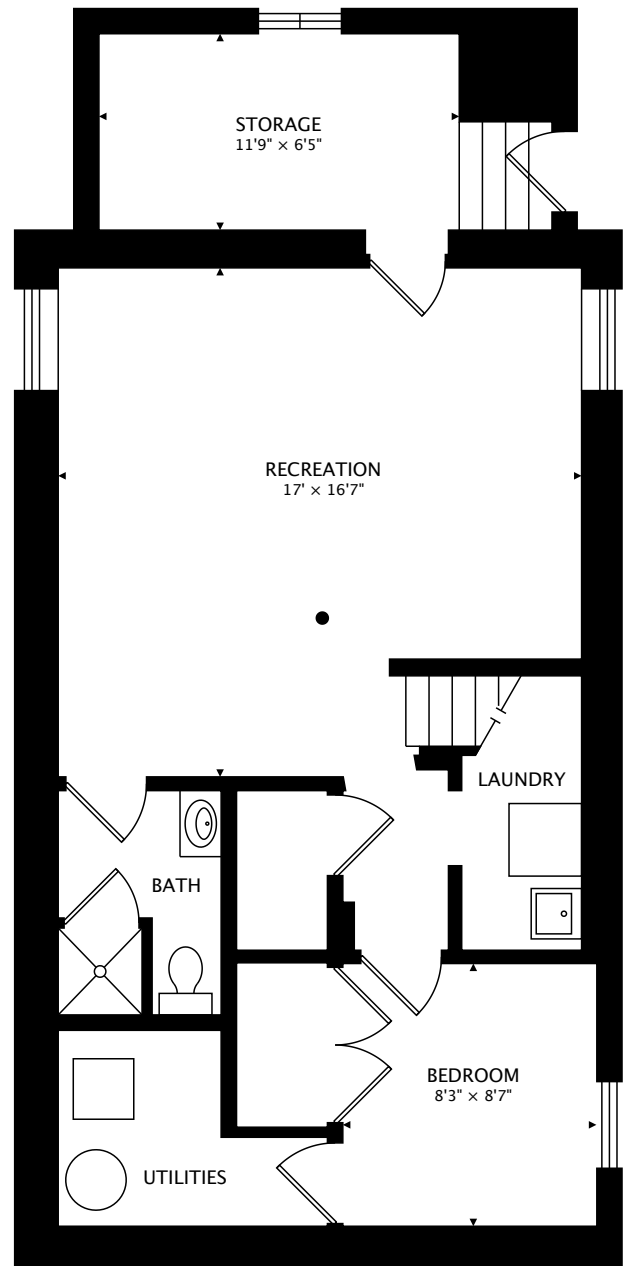

59 HAIG AVE
SCARBOROUGH, ON M1N 2W2

MAIN
699 sq ft

LOWER
647 sq ft BELOW GRADE

TOTAL
699 sq ft + 647 sq ft BELOW GRADE