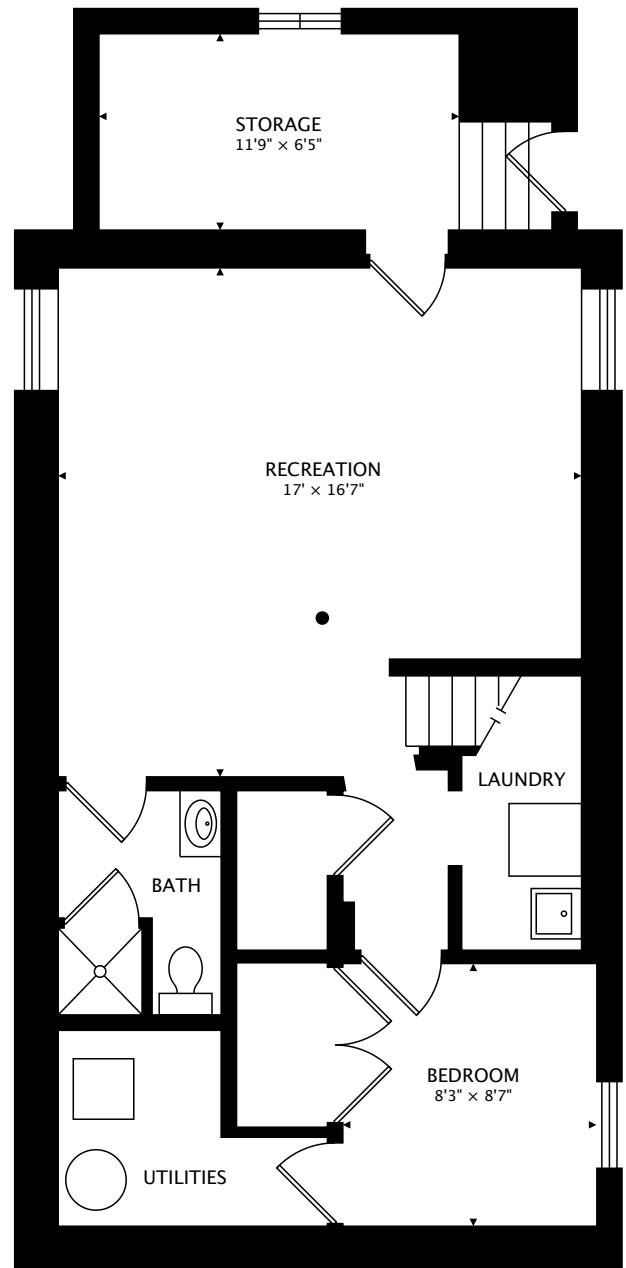

59 HAIG AVE  
SCARBOROUGH, ON M1N 2W2

MAIN  
699 sq ft

LOWER  
647 sq ft BELOW GRADE

TOTAL  
699 sq ft + 647 sq ft BELOW GRADE

CAPTURED ON: 9 MAR 2018  
DIMENSIONS, AREAS, LAYOUTS AND DETAILS ARE APPROXIMATE  
AND SHOULD BE CONSIDERED ILLUSTRATIVE ONLY.