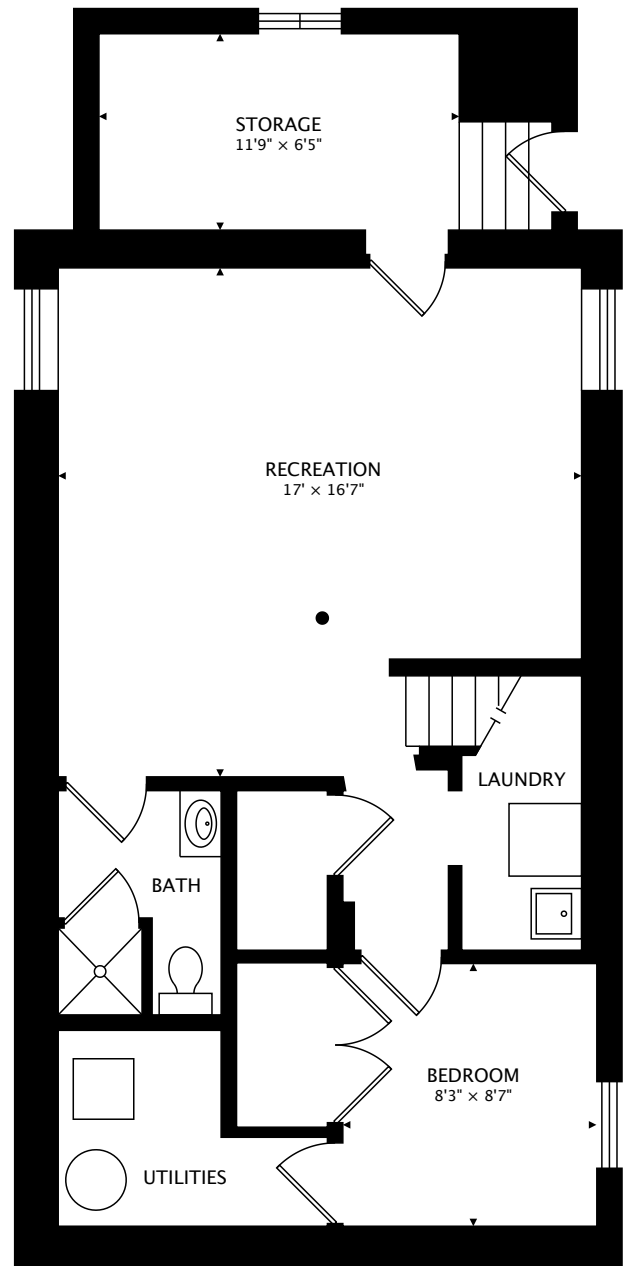

59 HAIG AVE  
SCARBOROUGH, ON M1N 2W2

MAIN  
699 sq ft

LOWER  
647 sq ft BELOW GRADE

TOTAL  
699 sq ft + 647 sq ft BELOW GRADE

CAPTURED ON: 9 MAR 2018  
DIMENSIONS, AREAS, LAYOUTS AND DETAILS ARE APPROXIMATE  
AND SHOULD BE CONSIDERED ILLUSTRATIVE ONLY.