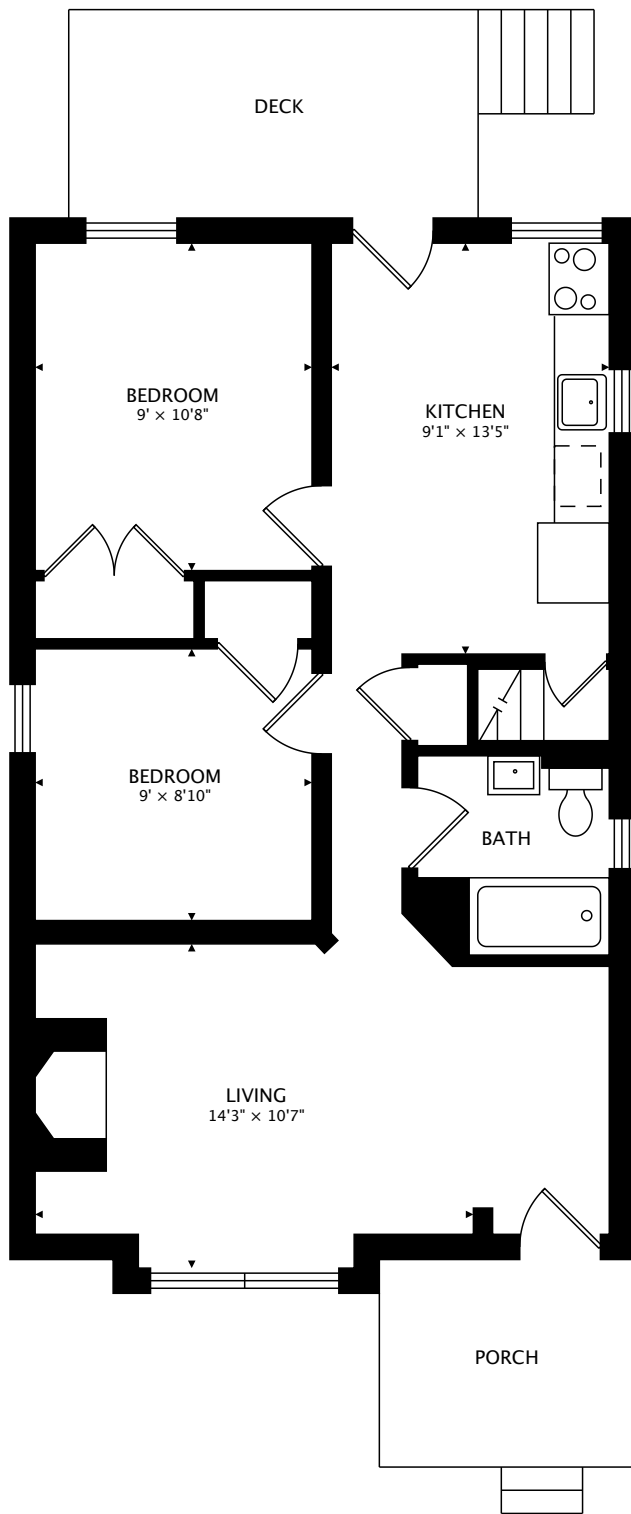

59 HAIG AVE  
SCARBOROUGH, ON M1N 2W2

MAIN  
699 sq ft

LOWER  
647 sq ft BELOW GRADE

TOTAL  
699 sq ft + 647 sq ft BELOW GRADE

CAPTURED ON: 9 MAR 2018  
DIMENSIONS, AREAS, LAYOUTS AND DETAILS ARE APPROXIMATE  
AND SHOULD BE CONSIDERED ILLUSTRATIVE ONLY.