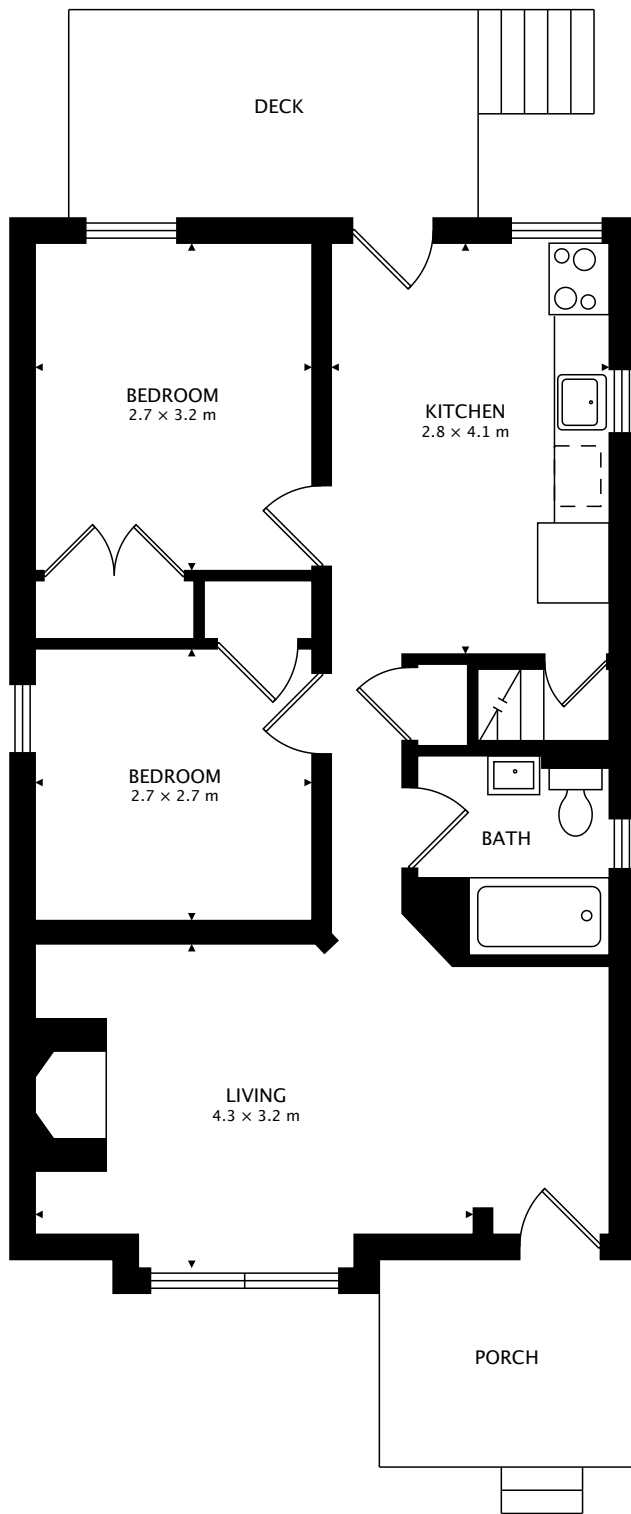

59 HAIG AVE  
 SCARBOROUGH, ON M1N 2W2

MAIN  
64.9 m<sup>2</sup>

LOWER  
60.1 m<sup>2</sup> BELOW GRADE

TOTAL  
64.9 m<sup>2</sup> + 60.1 m<sup>2</sup> BELOW GRADE