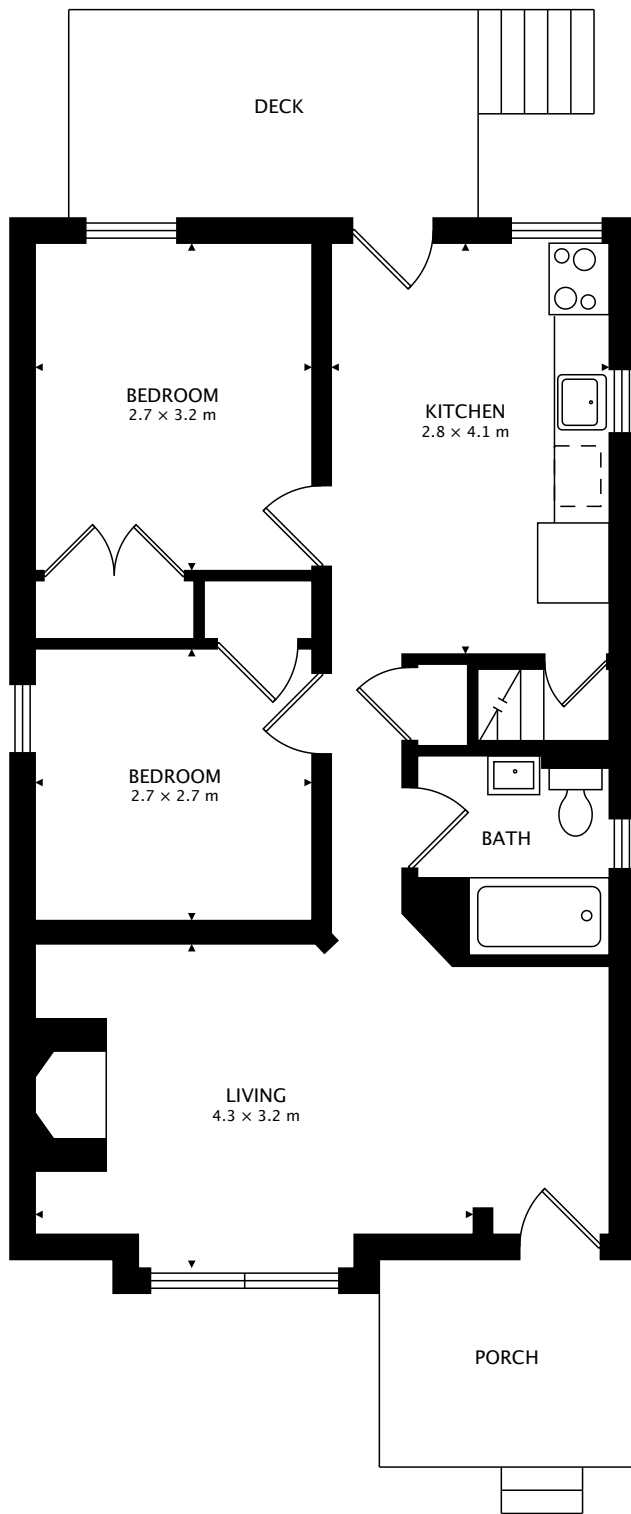

59 HAIG AVE  
SCARBOROUGH, ON M1N 2W2

MAIN  
64.9 m<sup>2</sup>

LOWER  
60.1 m<sup>2</sup> BELOW GRADE

TOTAL  
64.9 m<sup>2</sup> + 60.1 m<sup>2</sup> BELOW GRADE