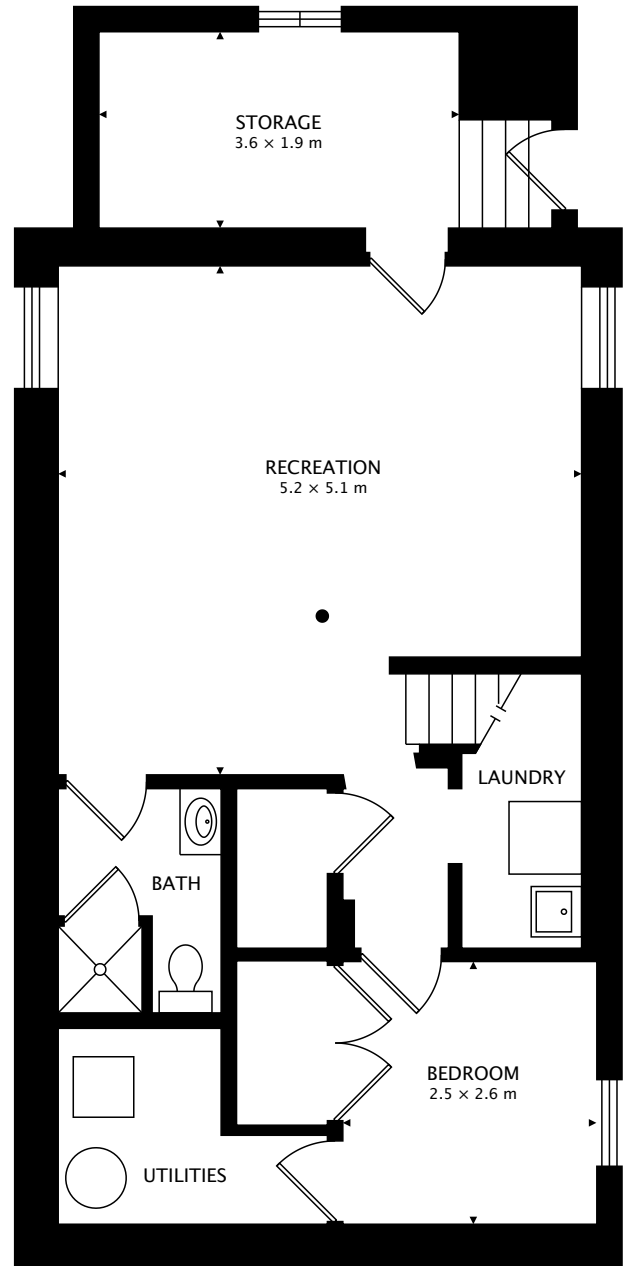

59 HAIG AVE  
SCARBOROUGH, ON M1N 2W2

MAIN  
64.9 m<sup>2</sup>

LOWER  
60.1 m<sup>2</sup> BELOW GRADE

TOTAL  
64.9 m<sup>2</sup> + 60.1 m<sup>2</sup> BELOW GRADE