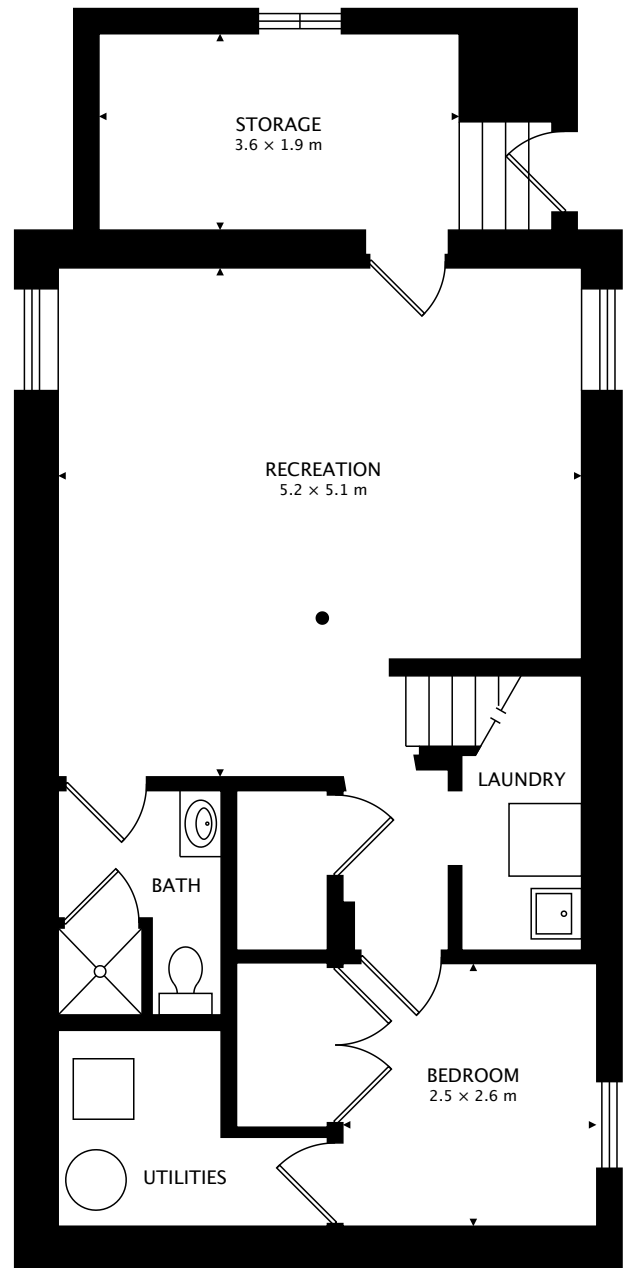

59 HAIG AVE  
 SCARBOROUGH, ON M1N 2W2

MAIN  
64.9 m<sup>2</sup>

LOWER  
60.1 m<sup>2</sup> BELOW GRADE

TOTAL  
64.9 m<sup>2</sup> + 60.1 m<sup>2</sup> BELOW GRADE