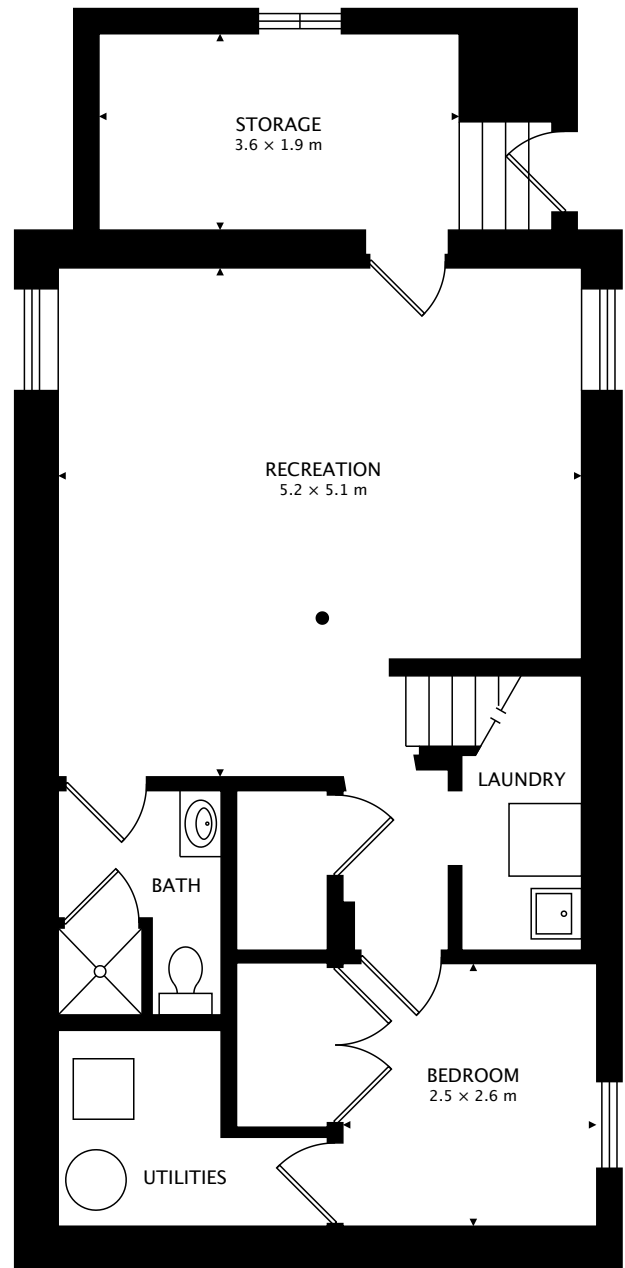

59 HAIG AVE  
SCARBOROUGH, ON M1N 2W2

MAIN  
64.9 m<sup>2</sup>

LOWER  
60.1 m<sup>2</sup> BELOW GRADE

TOTAL  
64.9 m<sup>2</sup> + 60.1 m<sup>2</sup> BELOW GRADE

CAPTURED ON: 9 MAR 2018  
DIMENSIONS, AREAS, LAYOUTS AND DETAILS ARE APPROXIMATE  
AND SHOULD BE CONSIDERED ILLUSTRATIVE ONLY.