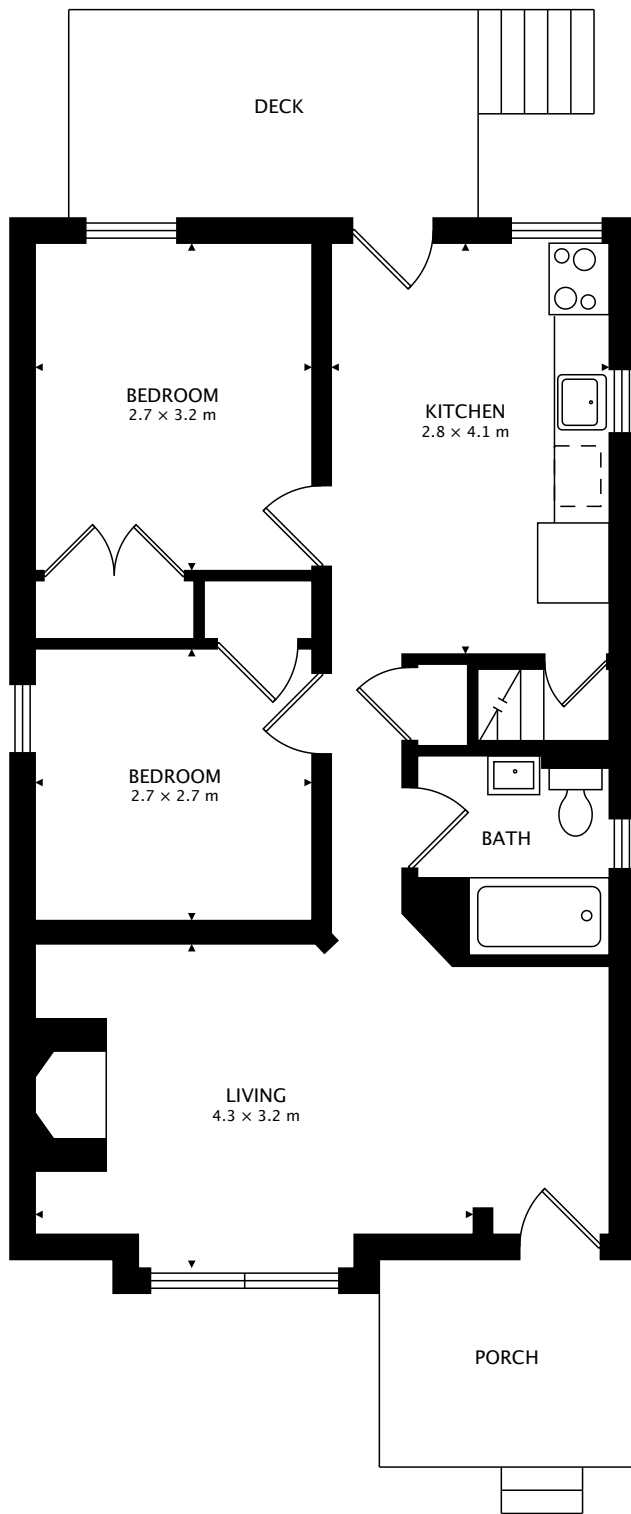

59 HAIG AVE  
SCARBOROUGH, ON M1N 2W2

MAIN  
64.9 m<sup>2</sup>

LOWER  
60.1 m<sup>2</sup> BELOW GRADE

TOTAL  
64.9 m<sup>2</sup> + 60.1 m<sup>2</sup> BELOW GRADE

CAPTURED ON: 9 MAR 2018  
DIMENSIONS, AREAS, LAYOUTS AND DETAILS ARE APPROXIMATE  
AND SHOULD BE CONSIDERED ILLUSTRATIVE ONLY.