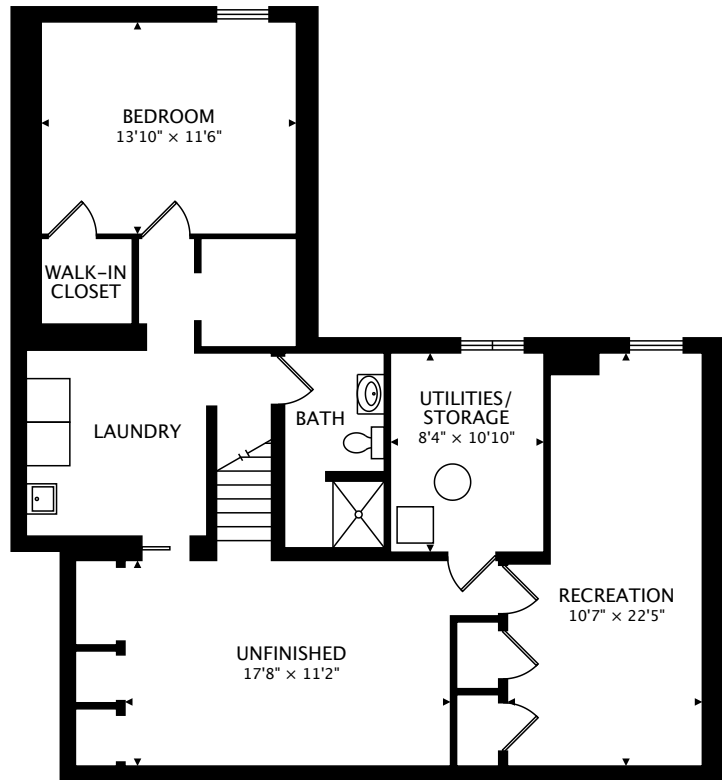

TOTAL
1529 sq ft + 1179 sq ft BELOW GRADE

0 12 ft CAPTURED ON: 15 MAY 2018
DIMENSIONS, AREAS, LAYOUTS AND DETAILS ARE APPROXIMATE
AND SHOULD BE CONSIDERED ILLUSTRATIVE ONLY.

LOWER
1179 sq ft BELOW GRADE

TOTAL
1529 sq ft + 1179 sq ft BELOW GRADE