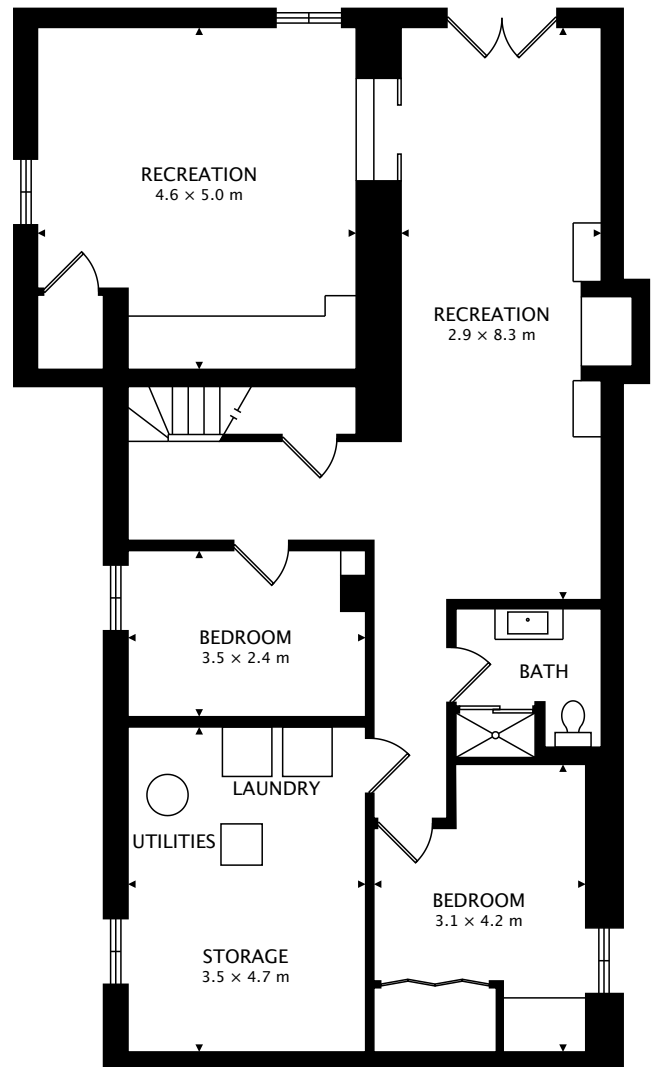

MAIN
 123.9 m²

LOWER
 121.8 m² BELOW GRADE

TOTAL
 123.9 m² + 121.8 m² BELOW GRADE

by FirstFrame Photography
 real.vision | www.firstframephotography.ca/propertyTours

CAPTURED ON: 3 AUG 2017
 DIMENSIONS, AREAS, LAYOUTS AND DETAILS ARE APPROXIMATE
 AND SHOULD BE CONSIDERED ILLUSTRATIVE ONLY.