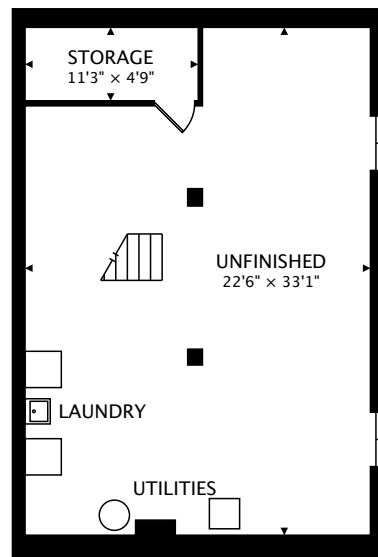

195 LAKE STREET
GRIMSBY, ON L3M 4M1

TOTAL

2581 sq ft + 852 sq ft BELOW GRADE

THIRD
434 sq ft

LOWER
852 sq ft BELOW GRADE

TOTAL
2581 sq ft + 852 sq ft BELOW GRADE