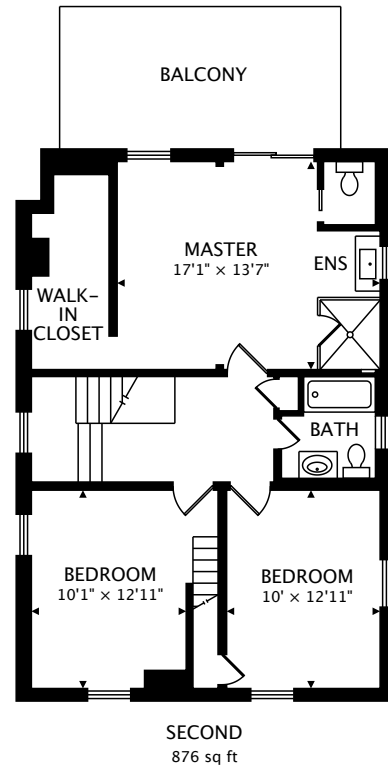

195 LAKE STREET
GRIMSBY, ON L3M 4M1

TOTAL

2581 sq ft + 852 sq ft BELOW GRADE

THIRD
434 sq ft

LOWER
852 sq ft BELOW GRADE

TOTAL
2581 sq ft + 852 sq ft BELOW GRADE