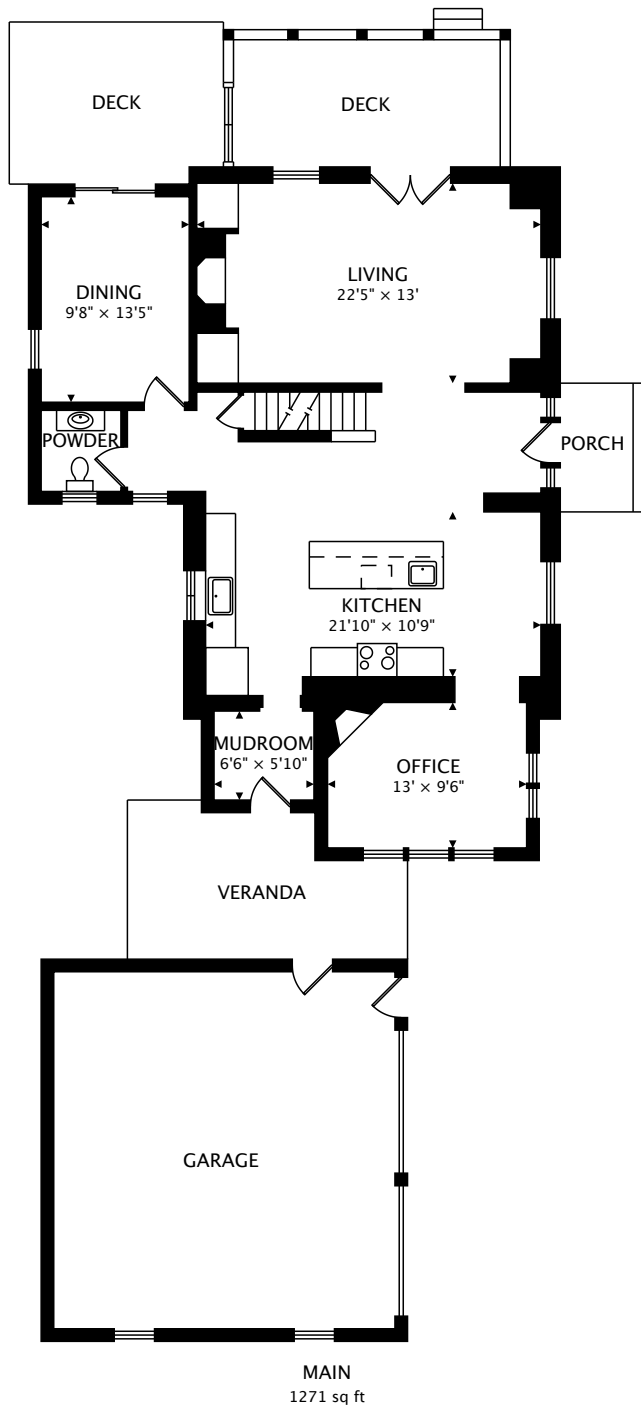

195 LAKE STREET
GRIMSBY, ON L3M 4M1

TOTAL

2581 sq ft + 852 sq ft BELOW GRADE

THIRD
434 sq ft

LOWER
852 sq ft BELOW GRADE

TOTAL
2581 sq ft + 852 sq ft BELOW GRADE