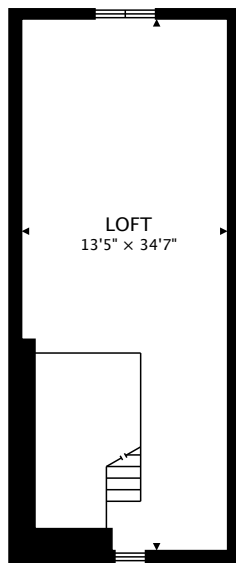

195 LAKE STREET
GRIMSBY, ON L3M 4M1

TOTAL

2581 sq ft + 852 sq ft BELOW GRADE

THIRD
434 sq ft

LOWER
852 sq ft BELOW GRADE

TOTAL
2581 sq ft + 852 sq ft BELOW GRADE