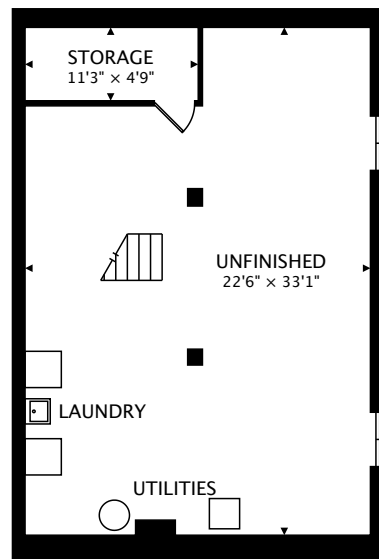

195 LAKE STREET
GRIMSBY, ON L3M 4M1

TOTAL
2581 sq ft + 852 sq ft BELOW GRADE

CAPTURED ON: 4 DEC 2017
DIMENSIONS, AREAS, LAYOUTS AND DETAILS ARE APPROXIMATE
AND SHOULD BE CONSIDERED ILLUSTRATIVE ONLY.

THIRD
434 sq ft

LOWER
852 sq ft BELOW GRADE

TOTAL
2581 sq ft + 852 sq ft BELOW GRADE

CAPTURED ON: 4 DEC 2017
DIMENSIONS, AREAS, LAYOUTS AND DETAILS ARE APPROXIMATE
AND SHOULD BE CONSIDERED ILLUSTRATIVE ONLY.