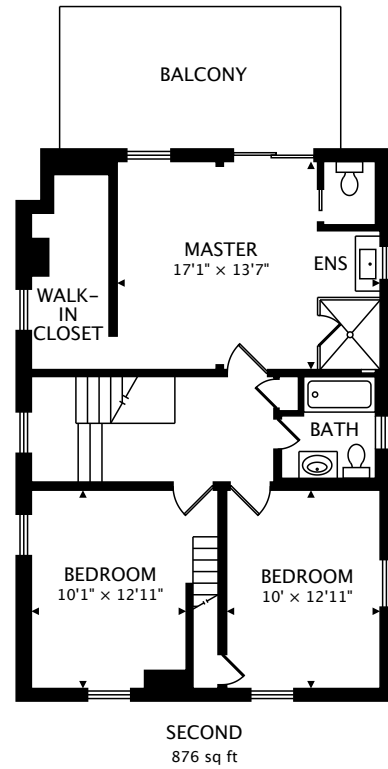

195 LAKE STREET
GRIMSBY, ON L3M 4M1

TOTAL
2581 sq ft + 852 sq ft BELOW GRADE

CAPTURED ON: 4 DEC 2017
DIMENSIONS, AREAS, LAYOUTS AND DETAILS ARE APPROXIMATE
AND SHOULD BE CONSIDERED ILLUSTRATIVE ONLY.

THIRD
434 sq ft

LOWER
852 sq ft BELOW GRADE

TOTAL
2581 sq ft + 852 sq ft BELOW GRADE

CAPTURED ON: 4 DEC 2017
DIMENSIONS, AREAS, LAYOUTS AND DETAILS ARE APPROXIMATE
AND SHOULD BE CONSIDERED ILLUSTRATIVE ONLY.