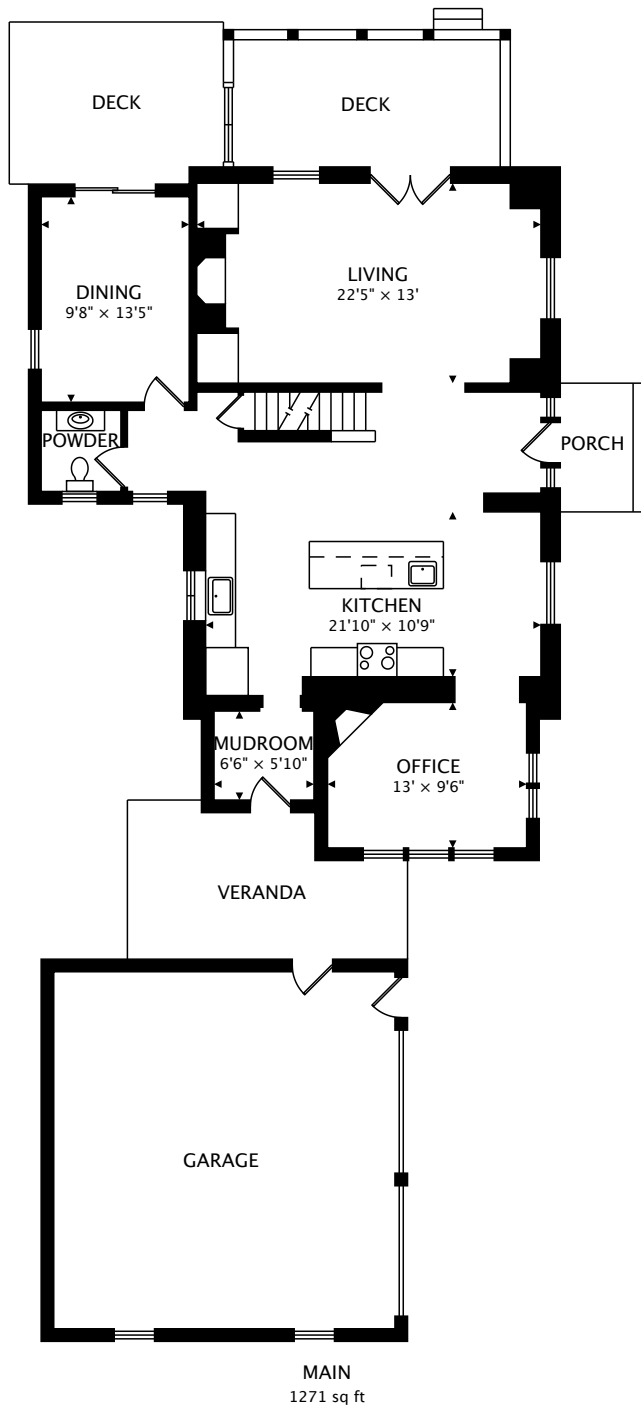

195 LAKE STREET
GRIMSBY, ON L3M 4M1

TOTAL
2581 sq ft + 852 sq ft BELOW GRADE

CAPTURED ON: 4 DEC 2017
DIMENSIONS, AREAS, LAYOUTS AND DETAILS ARE APPROXIMATE
AND SHOULD BE CONSIDERED ILLUSTRATIVE ONLY.

THIRD
434 sq ft

LOWER
852 sq ft BELOW GRADE

TOTAL
2581 sq ft + 852 sq ft BELOW GRADE

CAPTURED ON: 4 DEC 2017
DIMENSIONS, AREAS, LAYOUTS AND DETAILS ARE APPROXIMATE
AND SHOULD BE CONSIDERED ILLUSTRATIVE ONLY.