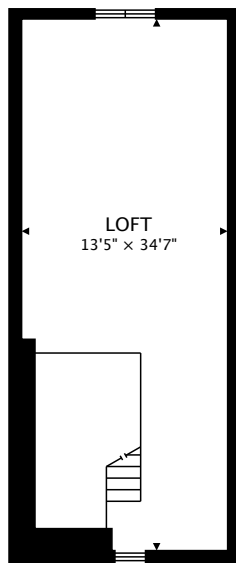

195 LAKE STREET
GRIMSBY, ON L3M 4M1

TOTAL
2581 sq ft + 852 sq ft BELOW GRADE

CAPTURED ON: 4 DEC 2017
DIMENSIONS, AREAS, LAYOUTS AND DETAILS ARE APPROXIMATE
AND SHOULD BE CONSIDERED ILLUSTRATIVE ONLY.

THIRD
434 sq ft

LOWER
852 sq ft BELOW GRADE

TOTAL
2581 sq ft + 852 sq ft BELOW GRADE

CAPTURED ON: 4 DEC 2017
DIMENSIONS, AREAS, LAYOUTS AND DETAILS ARE APPROXIMATE
AND SHOULD BE CONSIDERED ILLUSTRATIVE ONLY.