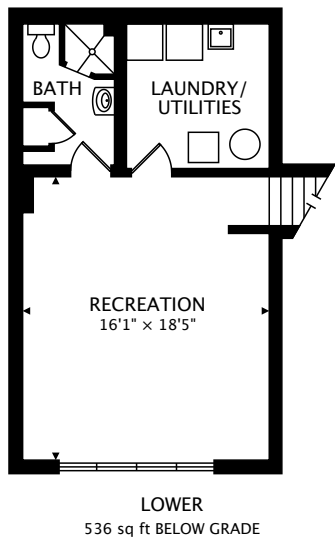

19 LOCKTON CRESCENT

BRAMPTON, ON L6W 1C2

TOTAL
1528 sq ft + 536 sq ft BELOW GRADE

CAPTURED ON: 8 MAY 2018
DIMENSIONS, AREAS, LAYOUTS AND DETAILS ARE APPROXIMATE AND SHOULD BE CONSIDERED ILLUSTRATIVE ONLY.