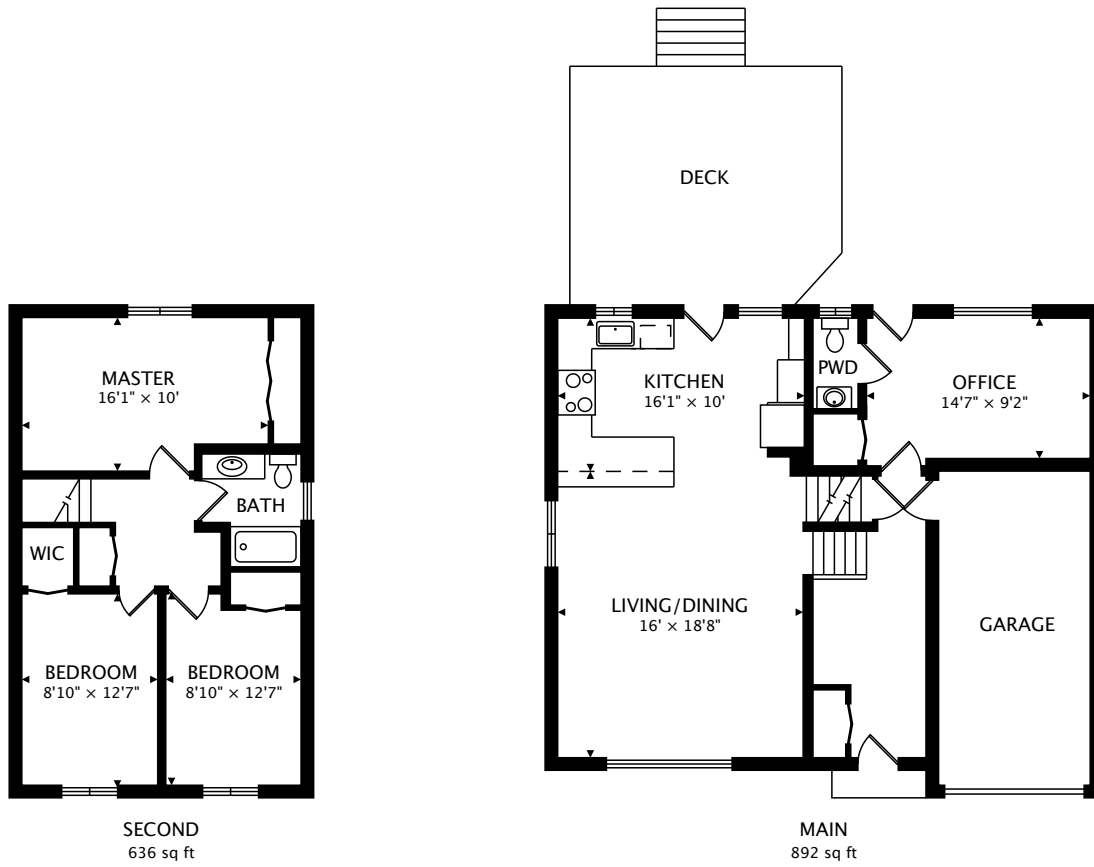

19 LOCKTON CRESCENT

BRAMPTON, ON L6W 1C2

TOTAL
1528 sq ft + 536 sq ft BELOW GRADE

CAPTURED ON: 8 MAY 2018
DIMENSIONS, AREAS, LAYOUTS AND DETAILS ARE APPROXIMATE AND SHOULD BE CONSIDERED ILLUSTRATIVE ONLY.