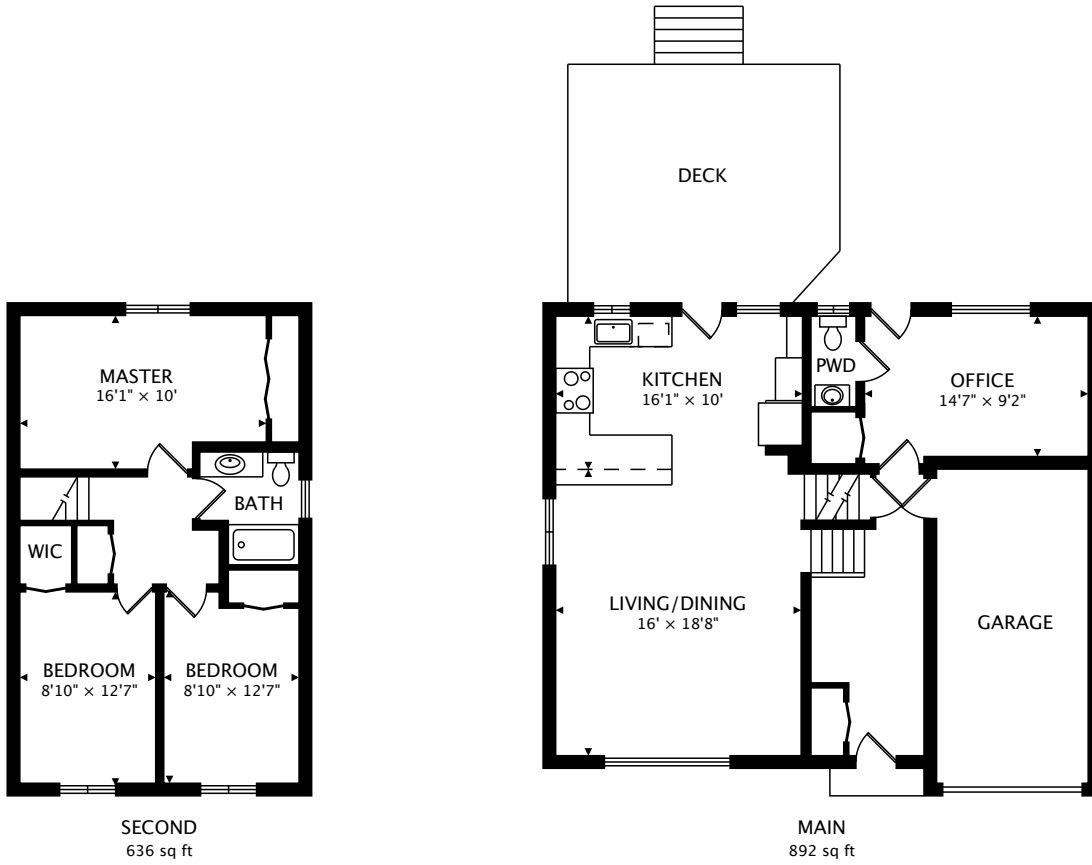

19 LOCKTON CRESCENT BRAMPTON, ON L6W 1C2

TOTAL
1528 sq ft + 536 sq ft BELOW GRADE