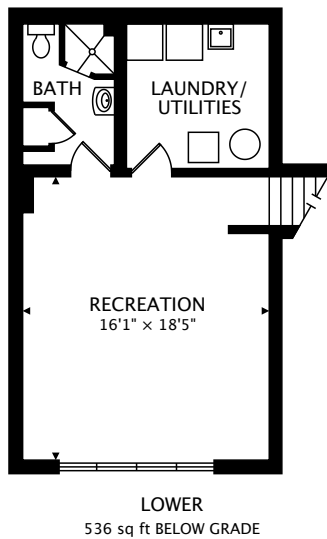

19 LOCKTON CRESCENT BRAMPTON, ON L6W 1C2

TOTAL
1528 sq ft + 536 sq ft BELOW GRADE