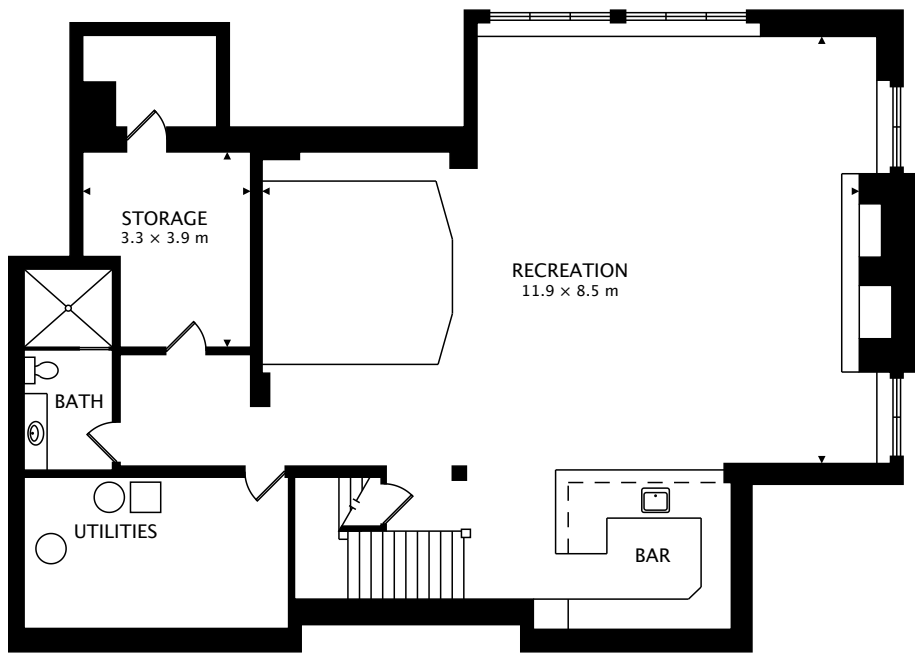

TOTAL
487.8 m² + 178.3 m² BELOW GRADE

CAPTURED ON: 20 JUL 2017
DIMENSIONS, AREAS, LAYOUTS AND DETAILS ARE APPROXIMATE
AND SHOULD BE CONSIDERED ILLUSTRATIVE ONLY.

TOTAL
487.8 m² + 178.3 m² BELOW GRADE

CAPTURED ON: 20 JUL 2017

DIMENSIONS, AREAS, LAYOUTS AND DETAILS ARE APPROXIMATE
AND SHOULD BE CONSIDERED ILLUSTRATIVE ONLY.

LOWER
178.3 m² BELOW GRADE

TOTAL
487.8 m² + 178.3 m² BELOW GRADE

CAPTURED ON: 20 JUL 2017
DIMENSIONS, AREAS, LAYOUTS AND DETAILS ARE APPROXIMATE
AND SHOULD BE CONSIDERED ILLUSTRATIVE ONLY.