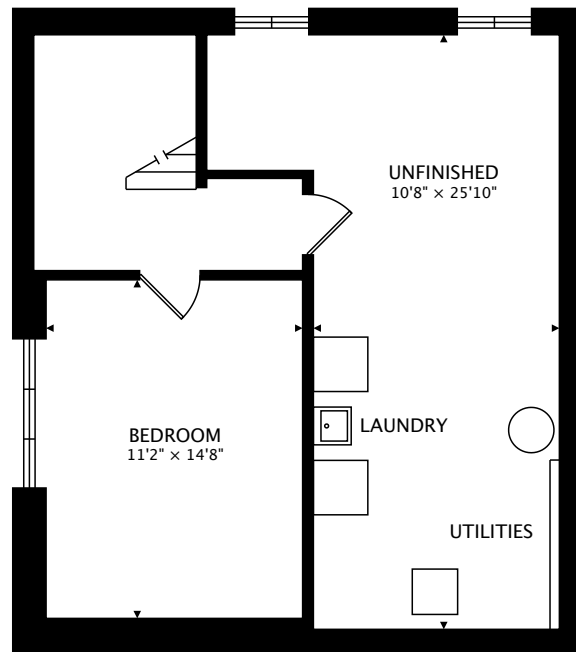

1765 UPPER JAMES ST  
HAMILTON, ON L9B 1K7

MAIN  
698 sq ft

LOWER  
636 sq ft BELOW GRADE

TOTAL  
698 sq ft + 636 sq ft BELOW GRADE