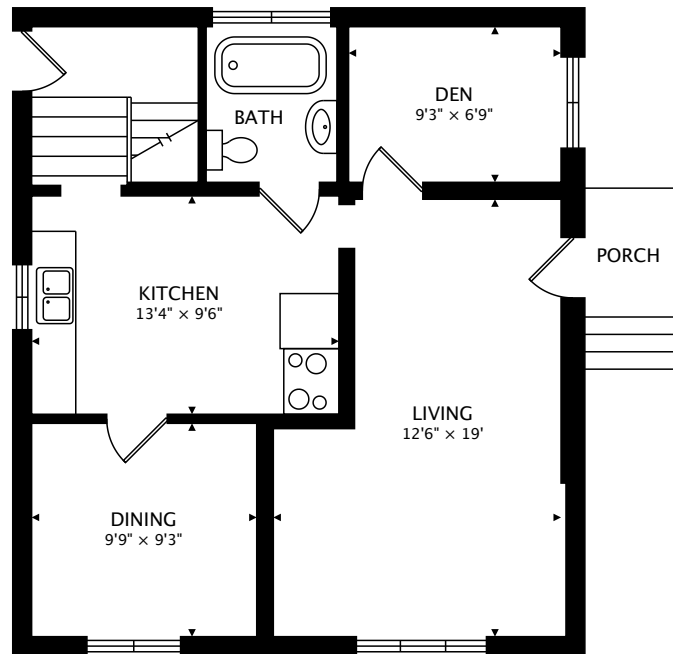

1765 UPPER JAMES ST  
HAMILTON, ON L9B 1K7

MAIN  
698 sq ft

LOWER  
636 sq ft BELOW GRADE

TOTAL  
698 sq ft + 636 sq ft BELOW GRADE