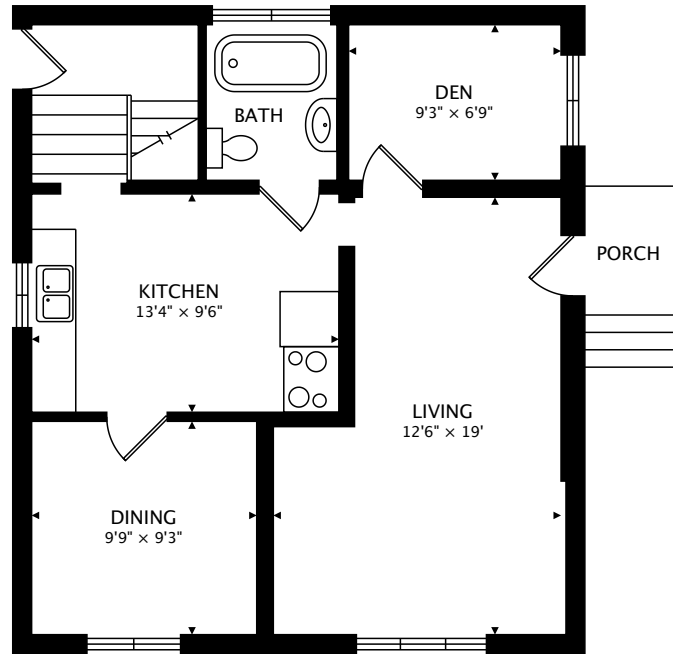

1765 UPPER JAMES ST
HAMILTON, ON L9B 1K7

MAIN
698 sq ft

LOWER
636 sq ft BELOW GRADE

TOTAL
698 sq ft + 636 sq ft BELOW GRADE

CAPTURED ON: 23 OCT 2017
DIMENSIONS, AREAS, LAYOUTS AND DETAILS ARE APPROXIMATE
AND SHOULD BE CONSIDERED ILLUSTRATIVE ONLY.