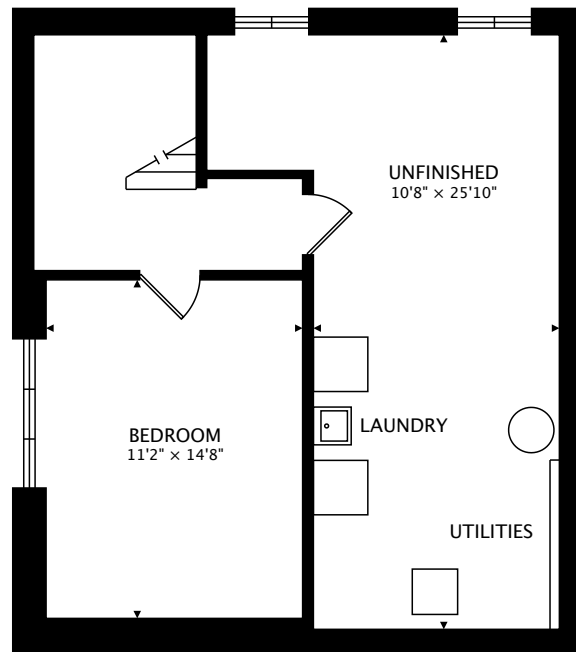

1765 UPPER JAMES ST
HAMILTON, ON L9B 1K7

MAIN
698 sq ft

LOWER
636 sq ft BELOW GRADE

TOTAL
698 sq ft + 636 sq ft BELOW GRADE

CAPTURED ON: 23 OCT 2017
DIMENSIONS, AREAS, LAYOUTS AND DETAILS ARE APPROXIMATE
AND SHOULD BE CONSIDERED ILLUSTRATIVE ONLY.