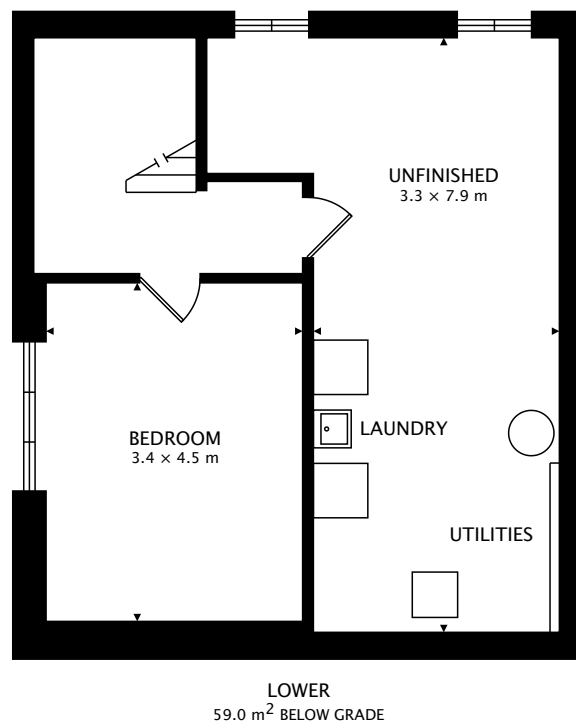

1765 UPPER JAMES ST  
HAMILTON, ON L9B 1K7

TOTAL  
64.9 m<sup>2</sup> + 59.0 m<sup>2</sup> BELOW GRADE