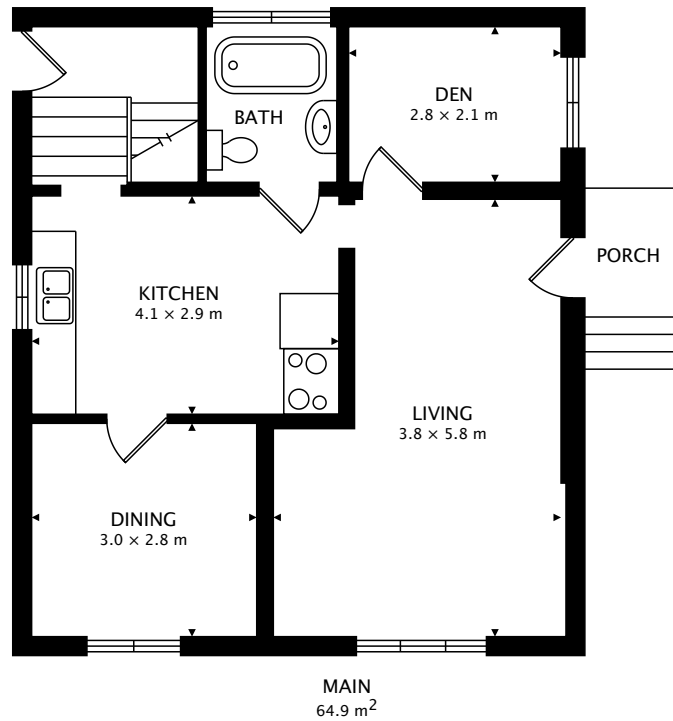

1765 UPPER JAMES ST  
HAMILTON, ON L9B 1K7

TOTAL  
64.9 m<sup>2</sup> + 59.0 m<sup>2</sup> BELOW GRADE