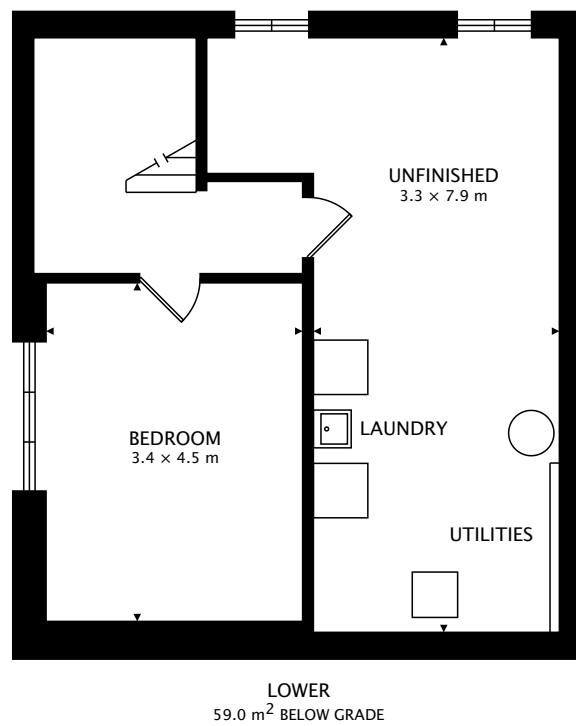

1765 UPPER JAMES ST
HAMILTON, ON L9B 1K7

TOTAL
64.9 m² + 59.0 m² BELOW GRADE

CAPTURED ON: 23 OCT 2017
DIMENSIONS, AREAS, LAYOUTS AND DETAILS ARE APPROXIMATE
AND SHOULD BE CONSIDERED ILLUSTRATIVE ONLY.