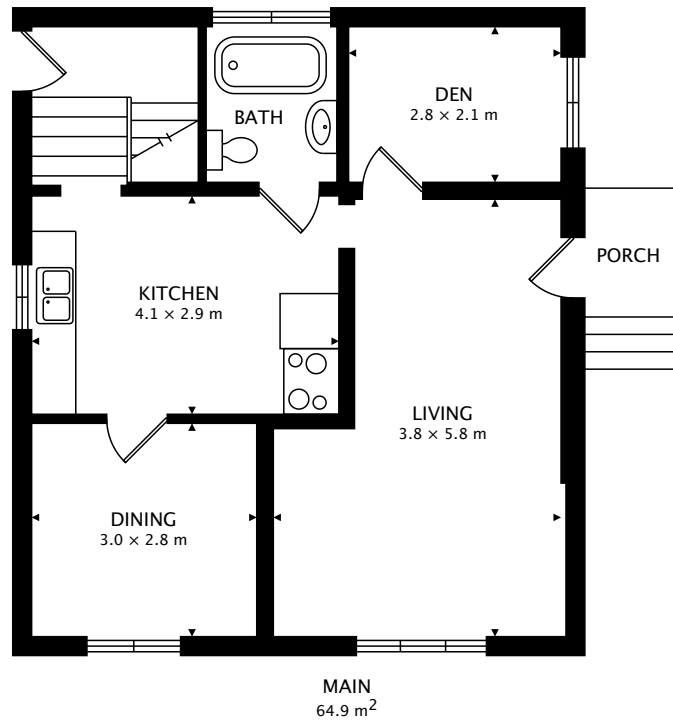

1765 UPPER JAMES ST
HAMILTON, ON L9B 1K7

TOTAL
64.9 m² + 59.0 m² BELOW GRADE

CAPTURED ON: 23 OCT 2017
DIMENSIONS, AREAS, LAYOUTS AND DETAILS ARE APPROXIMATE
AND SHOULD BE CONSIDERED ILLUSTRATIVE ONLY.