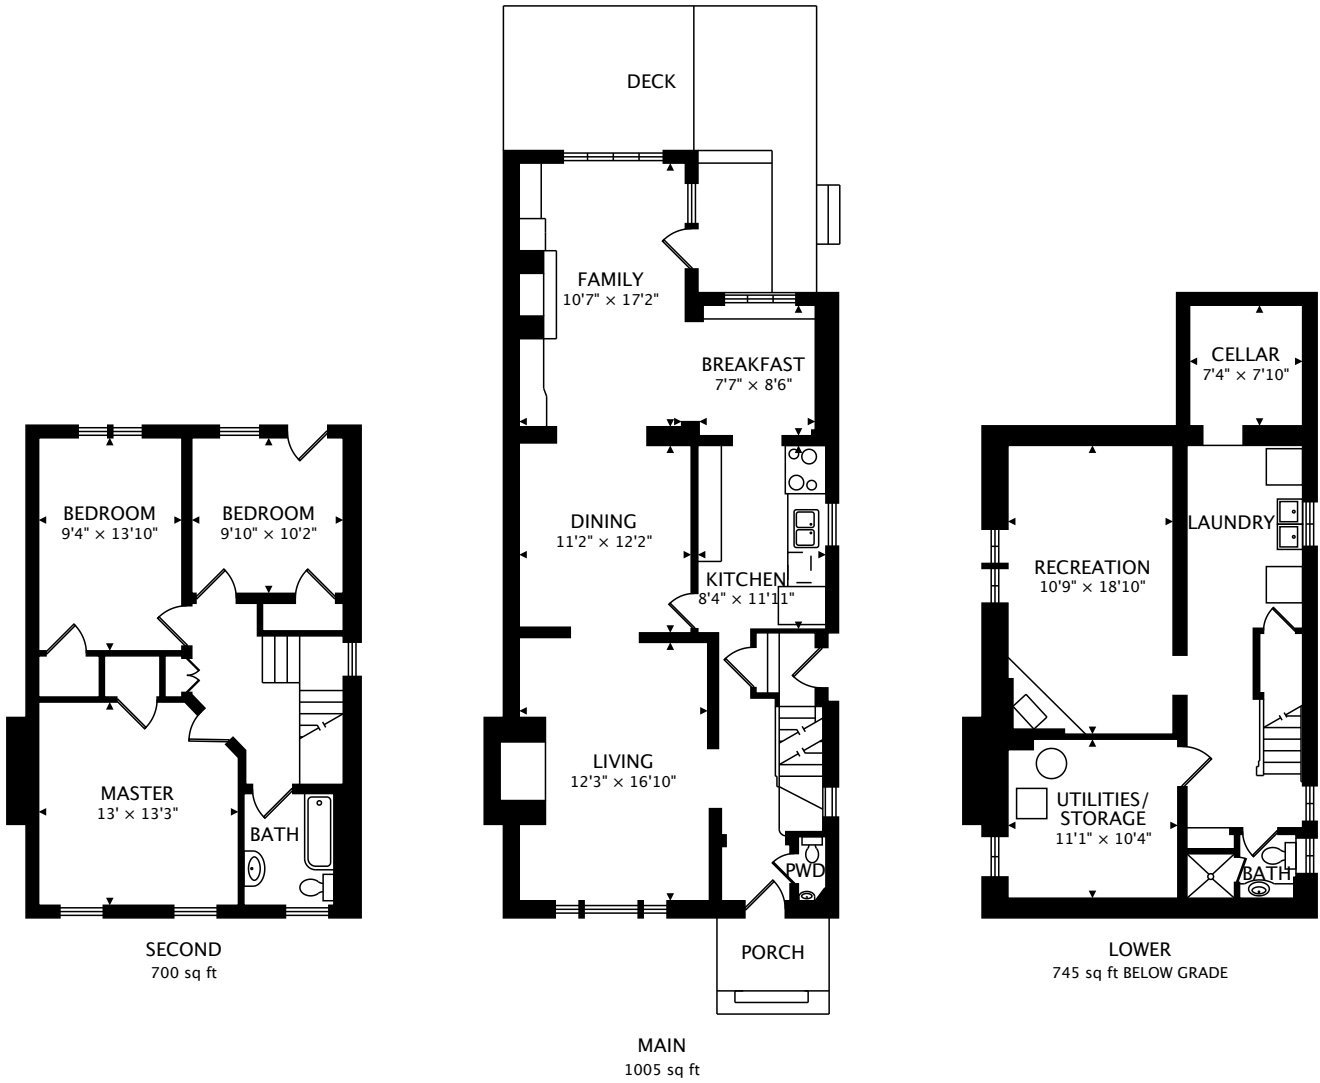

15 WILLINGDON BLVD  
 ETOBICOKE, ON M8X 2H1

TOTAL  
 1705 sq ft + 745 sq ft BELOW GRADE