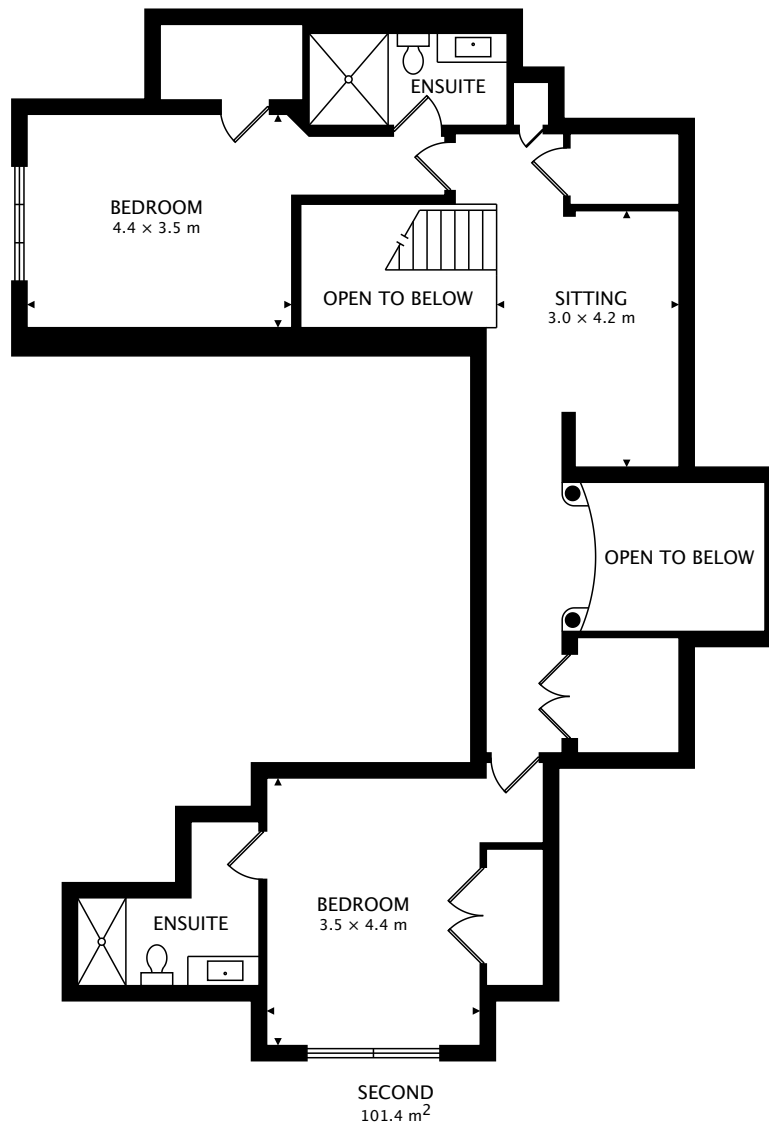

11 MAC CARL CRESCENT WHITBY, ON L1R 2T7

TOTAL
623.4 m²

by FirstFrame Photography
real.vision | www.firstframephotography.ca/propertyTours

CAPTURED ON: 27 JUN 2017
DIMENSIONS, AREAS, LAYOUTS AND DETAILS ARE APPROXIMATE
AND SHOULD BE CONSIDERED ILLUSTRATIVE ONLY.

PAGE 2 OF 3
3D TOUR: real.vision/11-mac-carl-crescent

SECOND
101.4 m²

11 MAC CARL CRESCENT WHITBY, ON L1R 2T7

by FirstFrame Photography
real.vision | www.firstframephotography.ca/propertyTours

TOTAL
623.4 m²