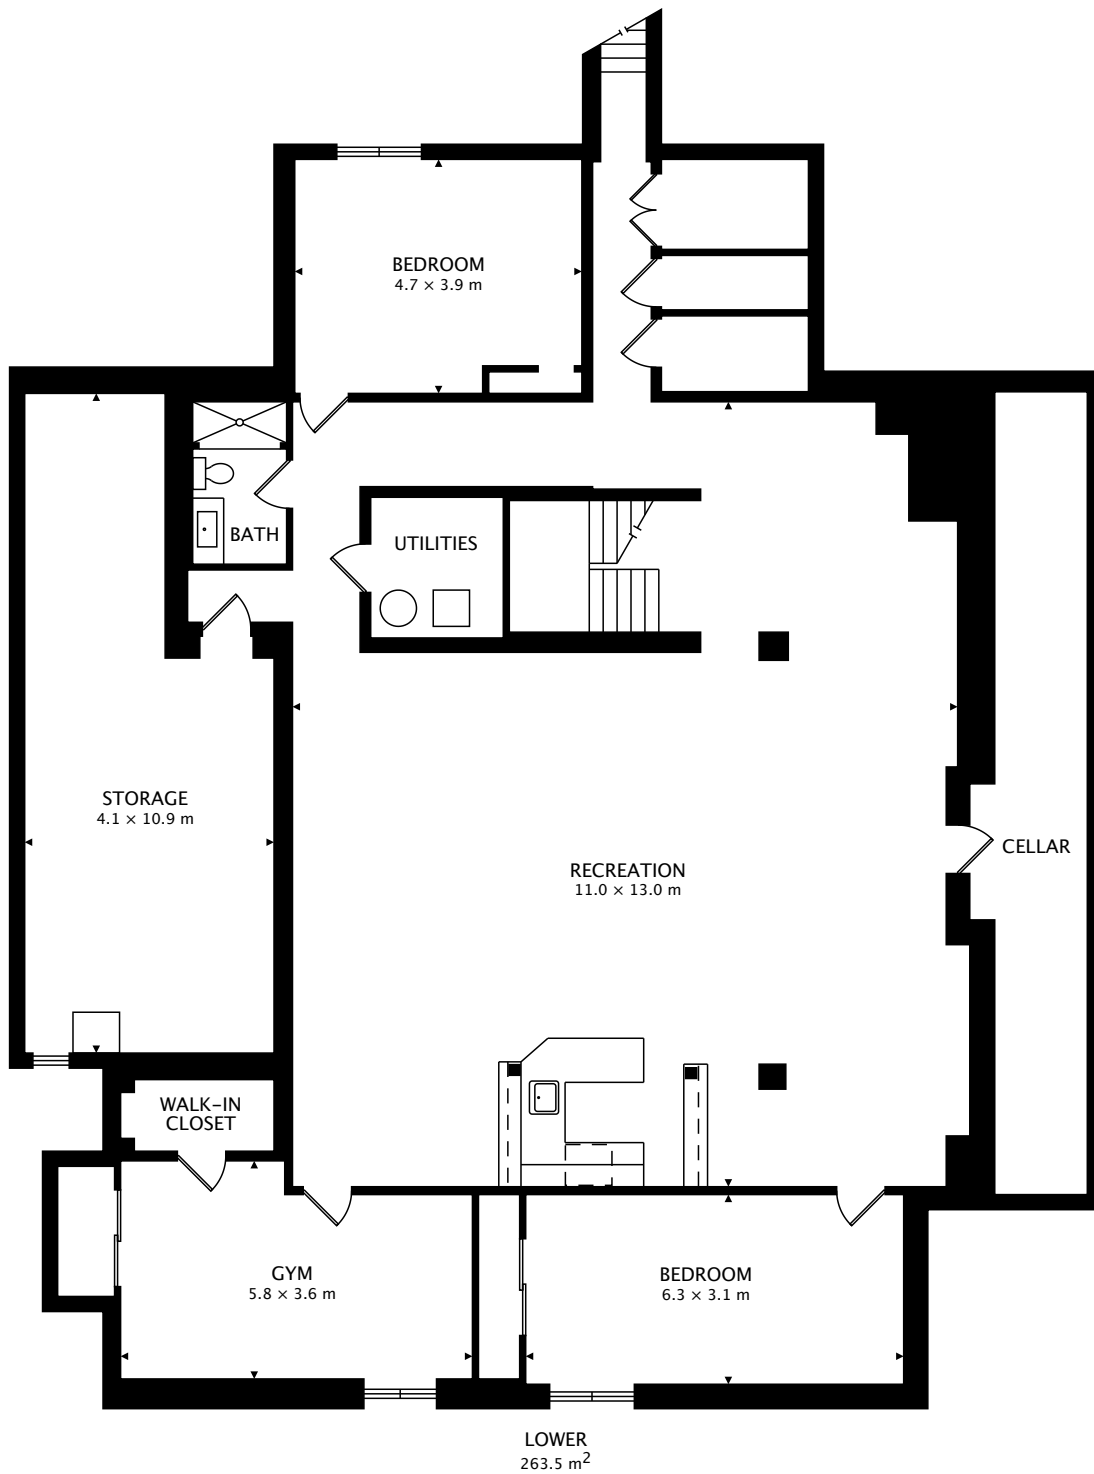

11 MAC CARL CRESCENT WHITBY, ON L1R 2T7

TOTAL
623.4 m²

by FirstFrame Photography
real.vision | www.firstframephotography.ca/propertyTours

CAPTURED ON: 27 JUN 2017
DIMENSIONS, AREAS, LAYOUTS AND DETAILS ARE APPROXIMATE
AND SHOULD BE CONSIDERED ILLUSTRATIVE ONLY.

PAGE 2 OF 3
3D TOUR: real.vision/11-mac-carl-crescent

SECOND
101.4 m²

11 MAC CARL CRESCENT WHITBY, ON L1R 2T7

by FirstFrame Photography
real.vision | www.firstframephotography.ca/propertyTours

TOTAL
623.4 m²