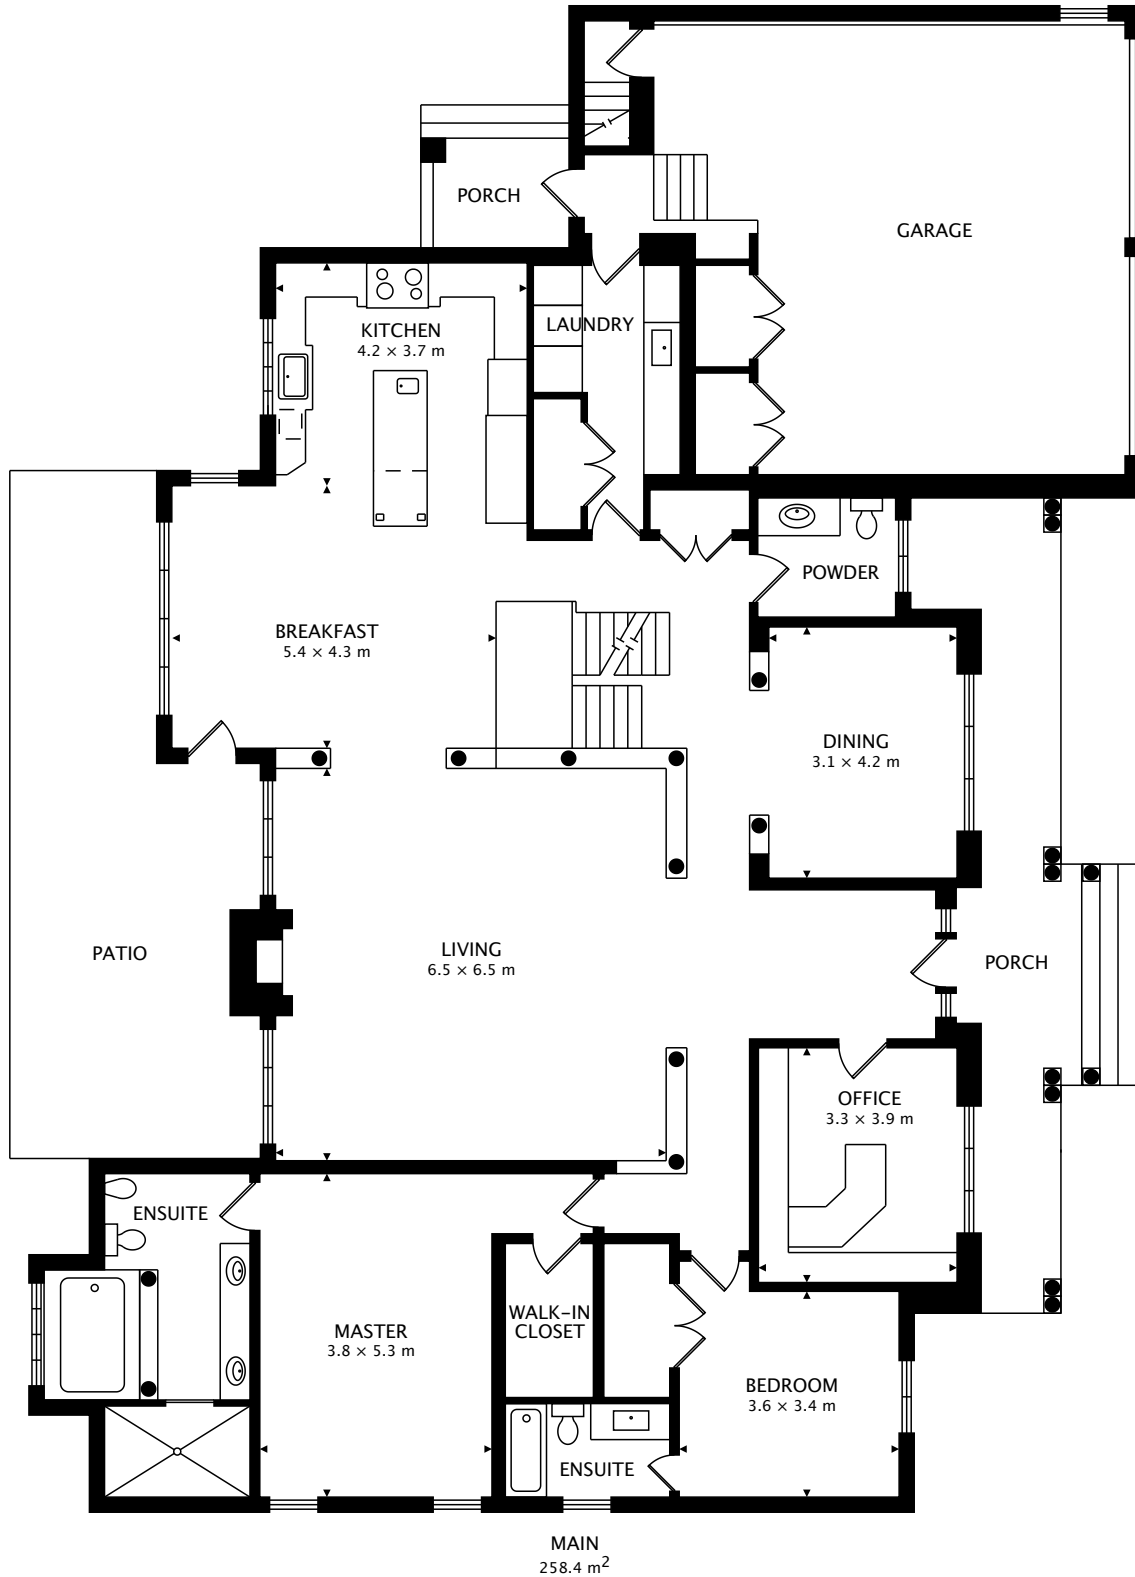

11 MAC CARL CRESCENT WHITBY, ON L1R 2T7

TOTAL
623.4 m²

by FirstFrame Photography
real.vision | www.firstframephotography.ca/propertyTours

CAPTURED ON: 27 JUN 2017
DIMENSIONS, AREAS, LAYOUTS AND DETAILS ARE APPROXIMATE
AND SHOULD BE CONSIDERED ILLUSTRATIVE ONLY.

PAGE 2 OF 3
3D TOUR: real.vision/11-mac-carl-crescent

SECOND
101.4 m²

11 MAC CARL CRESCENT WHITBY, ON L1R 2T7

by FirstFrame Photography
real.vision | www.firstframephotography.ca/propertyTours

TOTAL
623.4 m²