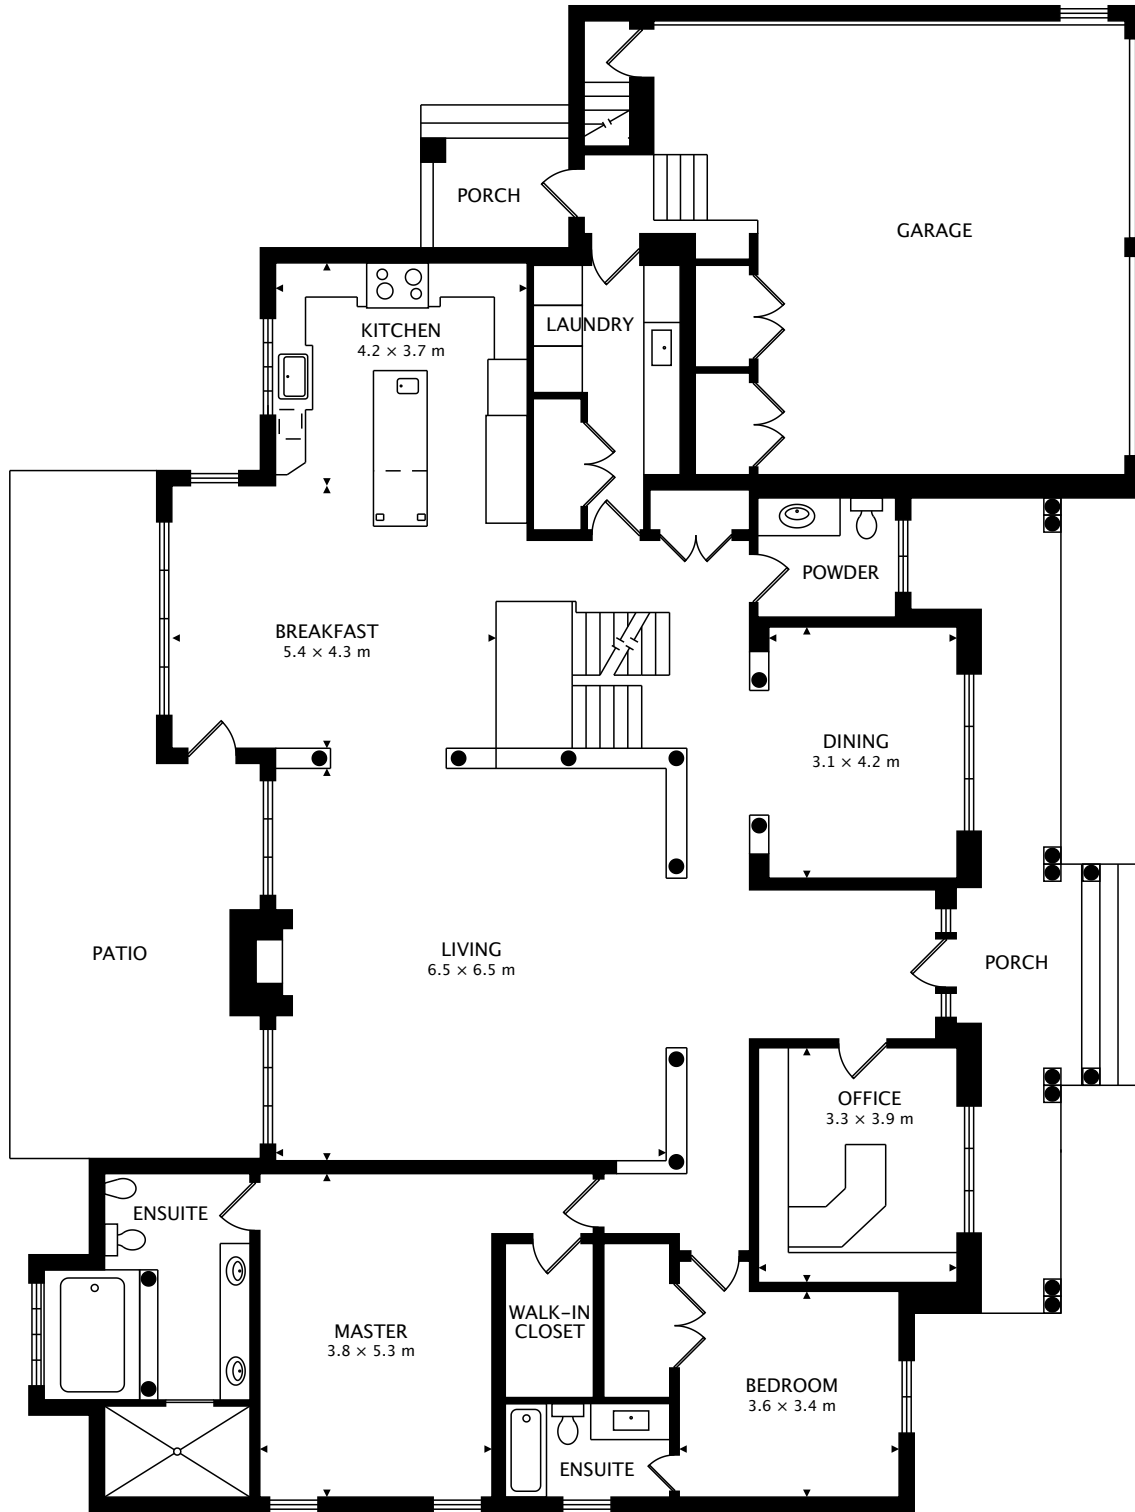

# 11 MAC CARL CRESCENT

WHITBY, ON L1R 2T7

MAIN  
258.4 m<sup>2</sup>

TOTAL  
623.4 m<sup>2</sup>

CAPTURED ON: 27 JUN 2017

DIMENSIONS, AREAS, LAYOUTS AND DETAILS ARE APPROXIMATE AND SHOULD BE CONSIDERED ILLUSTRATIVE ONLY.

11 MAC CARL CRESCENT  
WHITBY, ON L1R 2T7

SECOND  
101.4 m<sup>2</sup>

TOTAL  
623.4 m<sup>2</sup>

CAPTURED ON: 27 JUN 2017  
DIMENSIONS, AREAS, LAYOUTS AND DETAILS ARE APPROXIMATE  
AND SHOULD BE CONSIDERED ILLUSTRATIVE ONLY.

11 MAC CARL CRESCENT  
WHITBY, ON L1R 2T7

TOTAL  
623.4 m<sup>2</sup>

CAPTURED ON: 27 JUN 2017

DIMENSIONS, AREAS, LAYOUTS AND DETAILS ARE APPROXIMATE  
AND SHOULD BE CONSIDERED ILLUSTRATIVE ONLY.