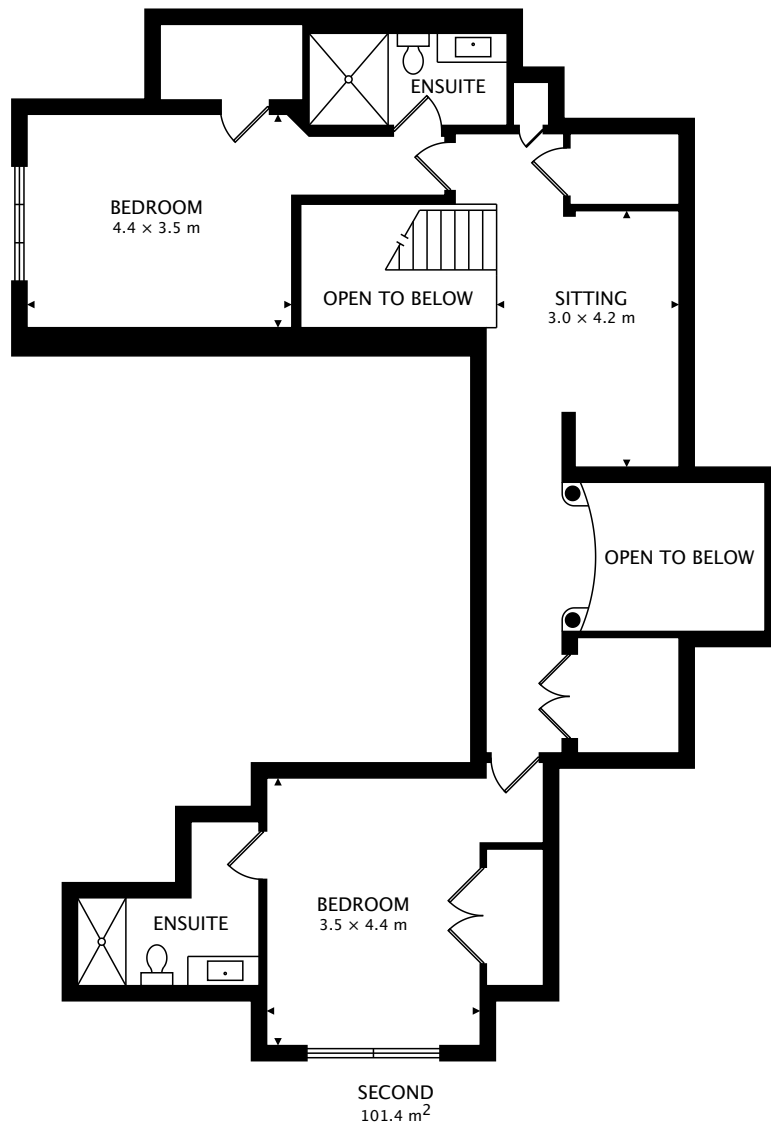

# 11 MAC CARL CRESCENT

WHITBY, ON L1R 2T7

MAIN  
258.4 m<sup>2</sup>

TOTAL  
623.4 m<sup>2</sup>

CAPTURED ON: 27 JUN 2017

DIMENSIONS, AREAS, LAYOUTS AND DETAILS ARE APPROXIMATE AND SHOULD BE CONSIDERED ILLUSTRATIVE ONLY.

11 MAC CARL CRESCENT  
WHITBY, ON L1R 2T7

SECOND  
101.4 m<sup>2</sup>

TOTAL  
623.4 m<sup>2</sup>

CAPTURED ON: 27 JUN 2017  
DIMENSIONS, AREAS, LAYOUTS AND DETAILS ARE APPROXIMATE  
AND SHOULD BE CONSIDERED ILLUSTRATIVE ONLY.

11 MAC CARL CRESCENT  
WHITBY, ON L1R 2T7

TOTAL  
623.4 m<sup>2</sup>

CAPTURED ON: 27 JUN 2017

DIMENSIONS, AREAS, LAYOUTS AND DETAILS ARE APPROXIMATE  
AND SHOULD BE CONSIDERED ILLUSTRATIVE ONLY.