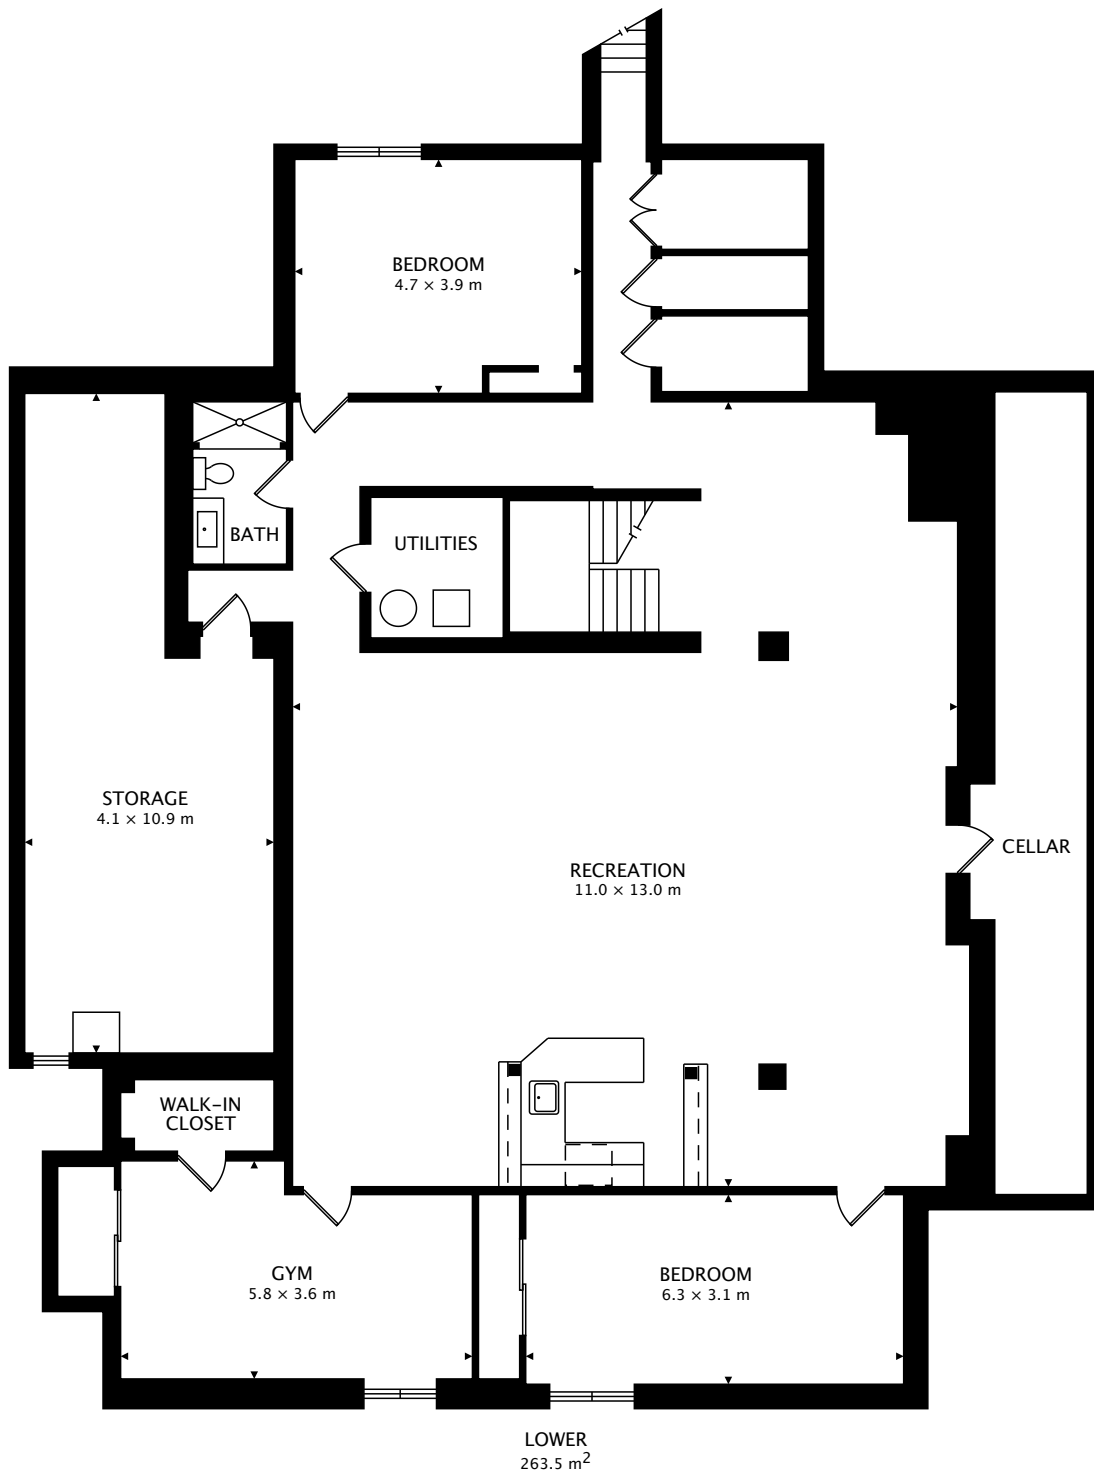

# 11 MAC CARL CRESCENT

WHITBY, ON L1R 2T7

MAIN  
258.4 m<sup>2</sup>

TOTAL  
623.4 m<sup>2</sup>

CAPTURED ON: 27 JUN 2017

DIMENSIONS, AREAS, LAYOUTS AND DETAILS ARE APPROXIMATE AND SHOULD BE CONSIDERED ILLUSTRATIVE ONLY.

11 MAC CARL CRESCENT  
WHITBY, ON L1R 2T7

SECOND  
101.4 m<sup>2</sup>

TOTAL  
623.4 m<sup>2</sup>

CAPTURED ON: 27 JUN 2017  
DIMENSIONS, AREAS, LAYOUTS AND DETAILS ARE APPROXIMATE  
AND SHOULD BE CONSIDERED ILLUSTRATIVE ONLY.

11 MAC CARL CRESCENT  
WHITBY, ON L1R 2T7

TOTAL  
623.4 m<sup>2</sup>

CAPTURED ON: 27 JUN 2017

DIMENSIONS, AREAS, LAYOUTS AND DETAILS ARE APPROXIMATE  
AND SHOULD BE CONSIDERED ILLUSTRATIVE ONLY.