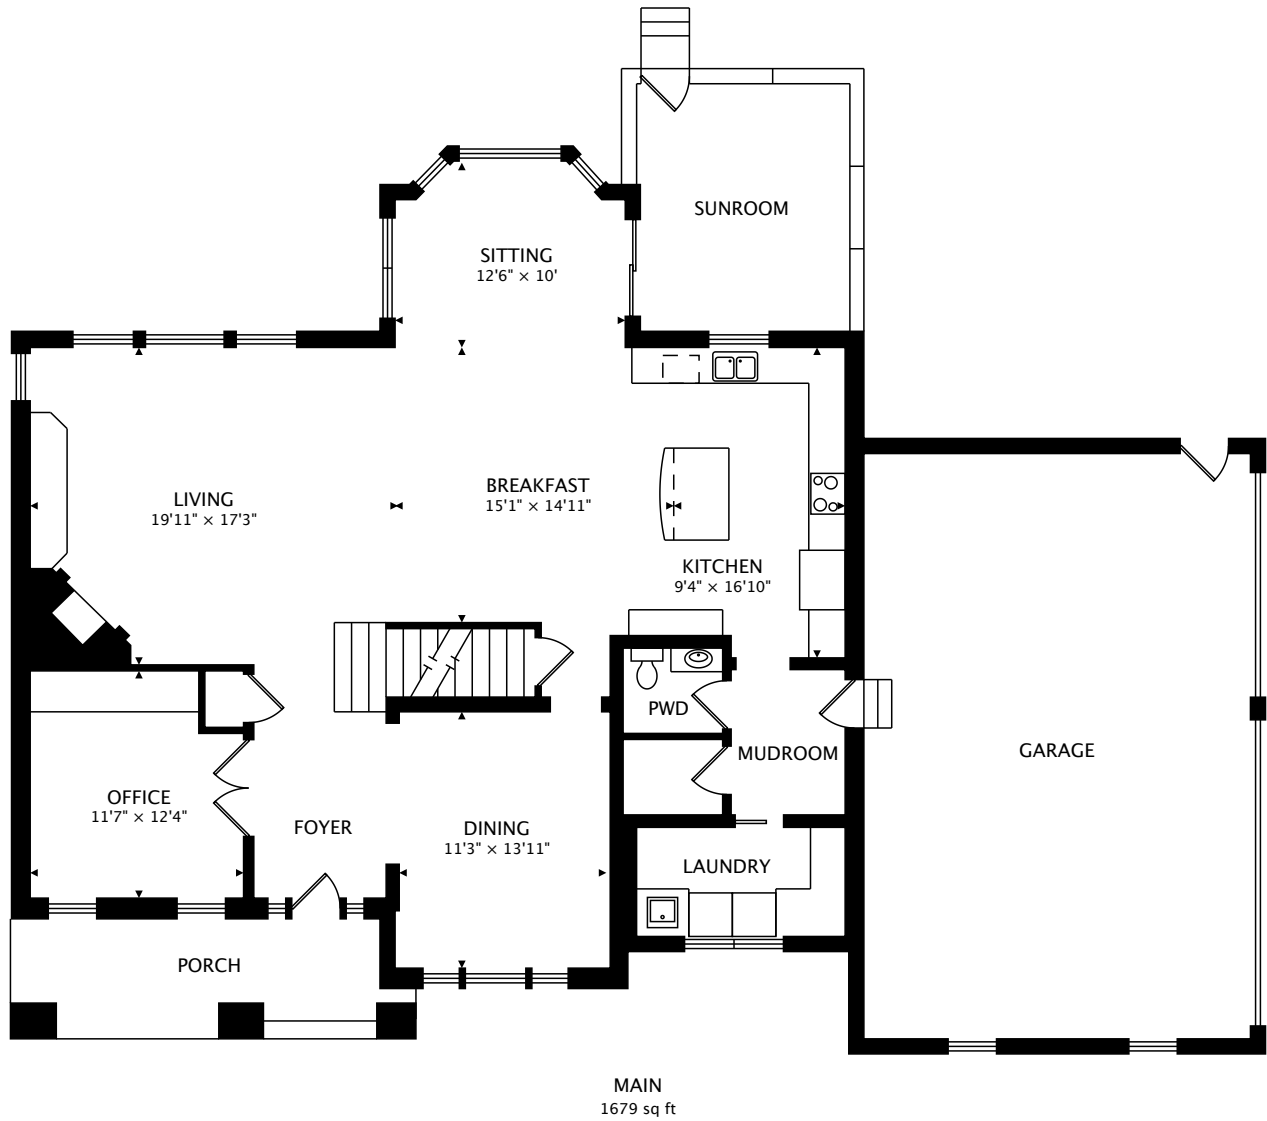

10930 BENTWATER LN
WOODBURY, MN 55129

TOTAL
3345 sq ft + 1175 sq ft BELOW GRADE

CAPTURED ON: 20 JUN 2017
DIMENSIONS, AREAS, LAYOUTS AND DETAILS ARE APPROXIMATE
AND SHOULD BE CONSIDERED ILLUSTRATIVE ONLY.