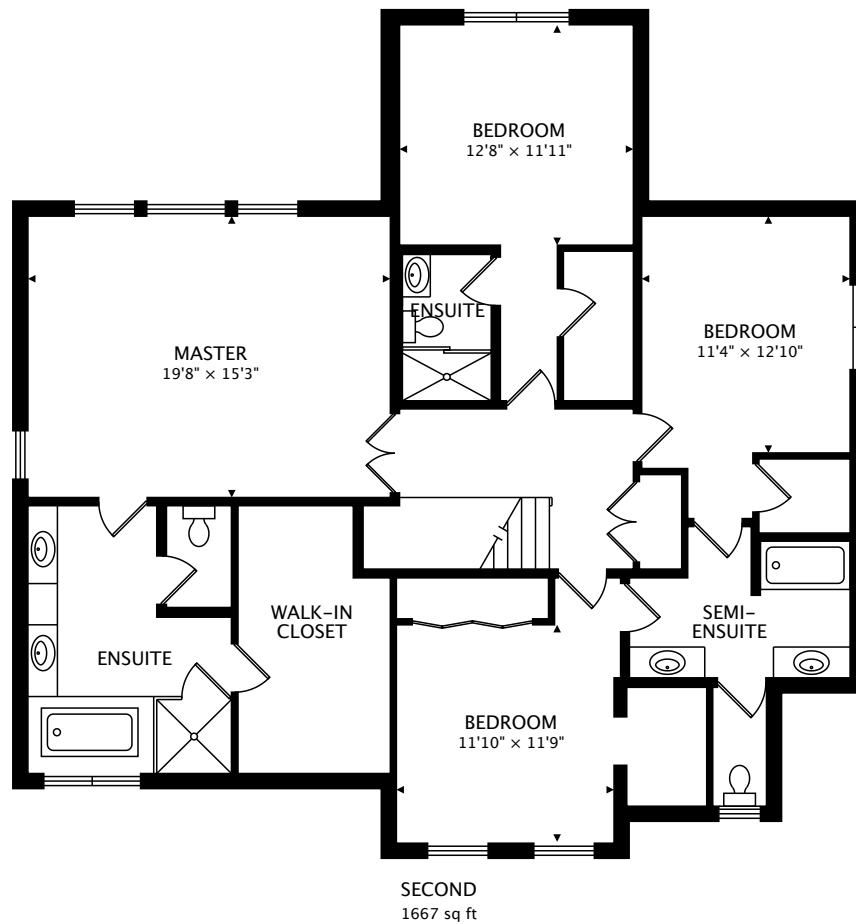

10930 BENTWATER LN
WOODBURY, MN 55129

TOTAL
3345 sq ft + 1175 sq ft BELOW GRADE

CAPTURED ON: 20 JUN 2017
DIMENSIONS, AREAS, LAYOUTS AND DETAILS ARE APPROXIMATE
AND SHOULD BE CONSIDERED ILLUSTRATIVE ONLY.