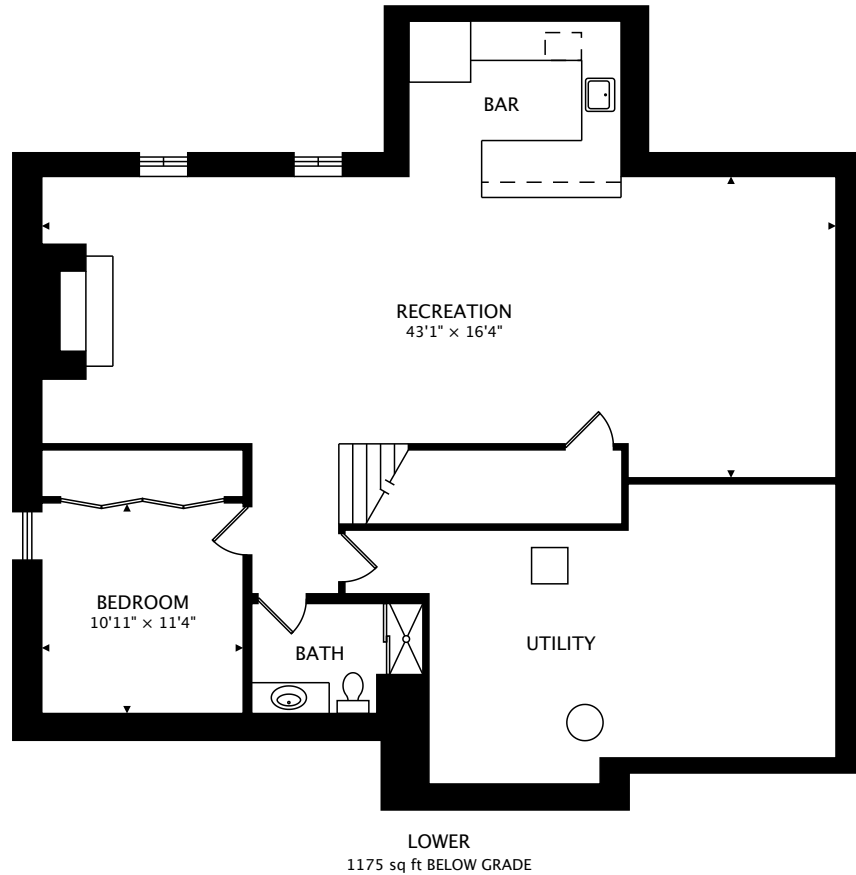

10930 BENTWATER LN
WOODBURY, MN 55129

TOTAL
3345 sq ft + 1175 sq ft BELOW GRADE

CAPTURED ON: 20 JUN 2017
DIMENSIONS, AREAS, LAYOUTS AND DETAILS ARE APPROXIMATE
AND SHOULD BE CONSIDERED ILLUSTRATIVE ONLY.