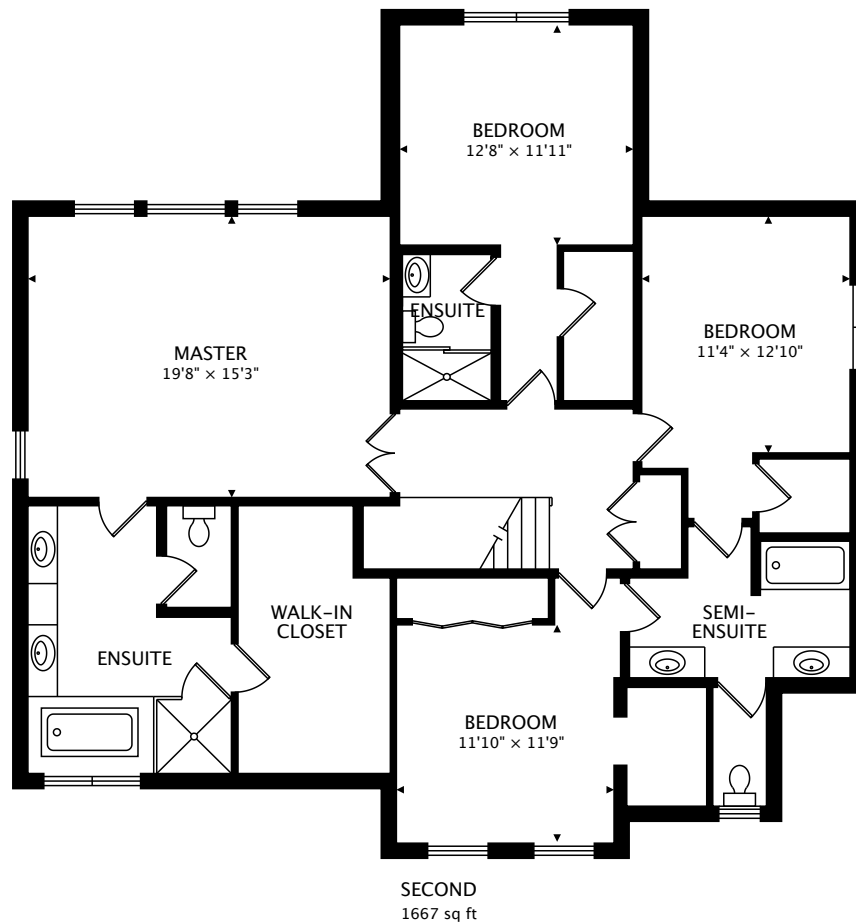

10930 BENTWATER LN
WOODBURY, MN 55129

MAIN
1679 sq ft

TOTAL
3345 sq ft + 1175 sq ft BELOW GRADE

CAPTURED ON: 20 JUN 2017
DIMENSIONS, AREAS, LAYOUTS AND DETAILS ARE APPROXIMATE
AND SHOULD BE CONSIDERED ILLUSTRATIVE ONLY.

TOTAL
3345 sq ft + 1175 sq ft BELOW GRADE

CAPTURED ON: 20 JUN 2017
DIMENSIONS, AREAS, LAYOUTS AND DETAILS ARE APPROXIMATE
AND SHOULD BE CONSIDERED ILLUSTRATIVE ONLY.

TOTAL
3345 sq ft + 1175 sq ft BELOW GRADE

CAPTURED ON: 20 JUN 2017
DIMENSIONS, AREAS, LAYOUTS AND DETAILS ARE APPROXIMATE
AND SHOULD BE CONSIDERED ILLUSTRATIVE ONLY.