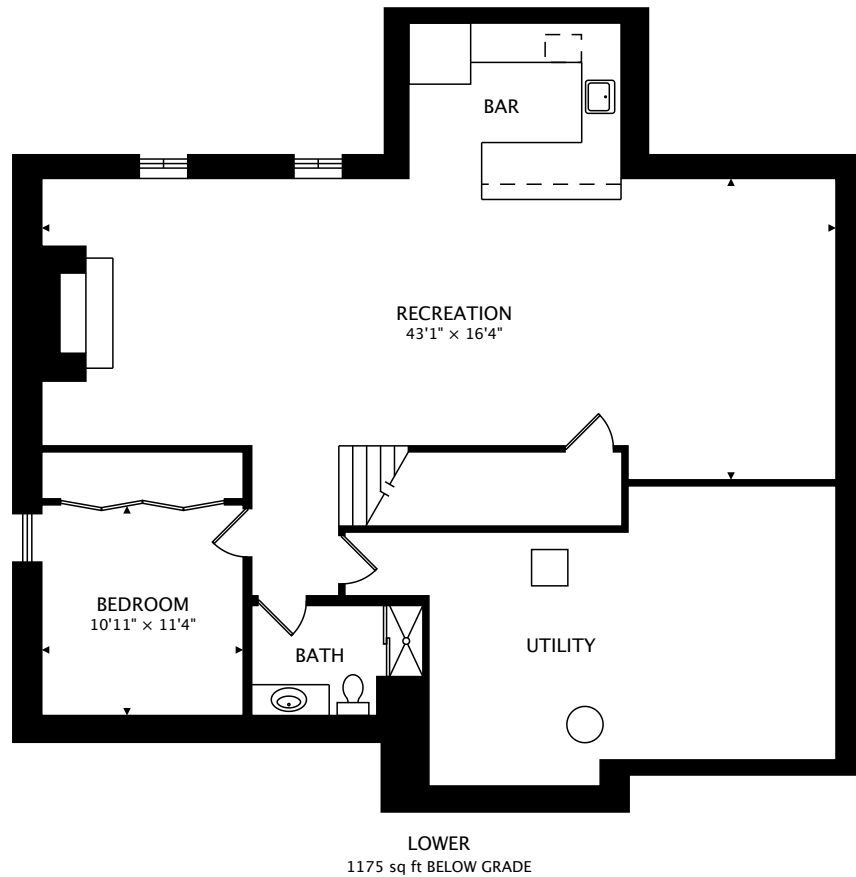

10930 BENTWATER LN
WOODBURY, MN 55129

MAIN
1679 sq ft

TOTAL
3345 sq ft + 1175 sq ft BELOW GRADE

CAPTURED ON: 20 JUN 2017
DIMENSIONS, AREAS, LAYOUTS AND DETAILS ARE APPROXIMATE
AND SHOULD BE CONSIDERED ILLUSTRATIVE ONLY.

TOTAL
3345 sq ft + 1175 sq ft BELOW GRADE

CAPTURED ON: 20 JUN 2017
DIMENSIONS, AREAS, LAYOUTS AND DETAILS ARE APPROXIMATE
AND SHOULD BE CONSIDERED ILLUSTRATIVE ONLY.

TOTAL
3345 sq ft + 1175 sq ft BELOW GRADE

CAPTURED ON: 20 JUN 2017
DIMENSIONS, AREAS, LAYOUTS AND DETAILS ARE APPROXIMATE
AND SHOULD BE CONSIDERED ILLUSTRATIVE ONLY.