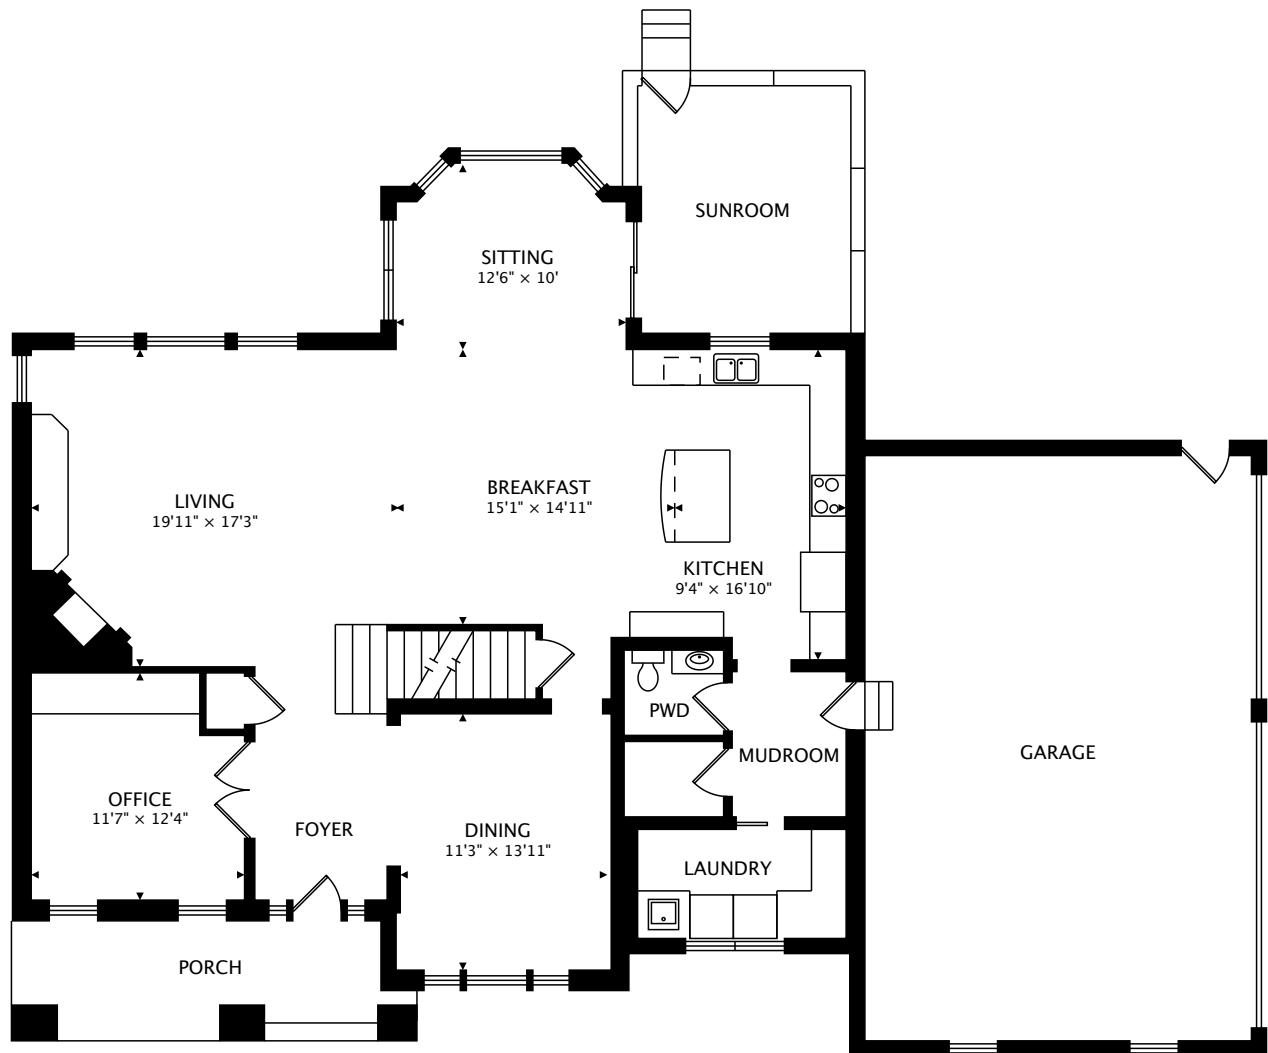

10930 BENTWATER LN
WOODBURY, MN 55129

MAIN
1679 sq ft

TOTAL
3345 sq ft + 1175 sq ft BELOW GRADE

CAPTURED ON: 20 JUN 2017
DIMENSIONS, AREAS, LAYOUTS AND DETAILS ARE APPROXIMATE
AND SHOULD BE CONSIDERED ILLUSTRATIVE ONLY.

TOTAL
3345 sq ft + 1175 sq ft BELOW GRADE

CAPTURED ON: 20 JUN 2017
DIMENSIONS, AREAS, LAYOUTS AND DETAILS ARE APPROXIMATE
AND SHOULD BE CONSIDERED ILLUSTRATIVE ONLY.

TOTAL
3345 sq ft + 1175 sq ft BELOW GRADE

CAPTURED ON: 20 JUN 2017
DIMENSIONS, AREAS, LAYOUTS AND DETAILS ARE APPROXIMATE
AND SHOULD BE CONSIDERED ILLUSTRATIVE ONLY.