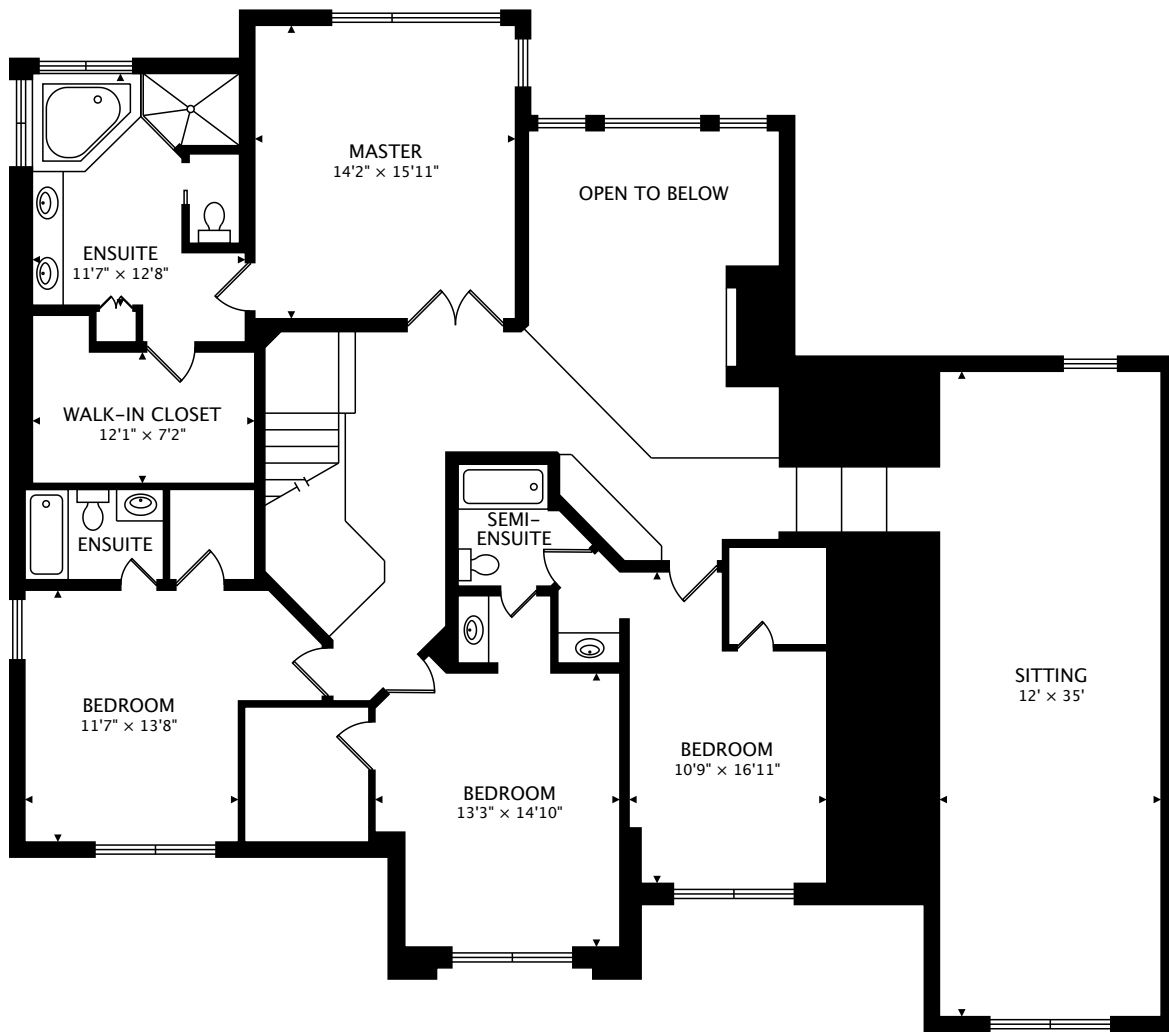

TOTAL
4486 sq ft + 1421 sq ft BELOW GRADE

CAPTURED ON: 23 AUG 2017

DIMENSIONS, AREAS, LAYOUTS AND DETAILS ARE APPROXIMATE
AND SHOULD BE CONSIDERED ILLUSTRATIVE ONLY.

SECOND
2342 sq ft

TOTAL
4486 sq ft + 1421 sq ft BELOW GRADE

0 12 ft CAPTURED ON: 23 AUG 2017
DIMENSIONS, AREAS, LAYOUTS AND DETAILS ARE APPROXIMATE
AND SHOULD BE CONSIDERED ILLUSTRATIVE ONLY.

LOWER
1421 sq ft BELOW GRADE

TOTAL
4486 sq ft + 1421 sq ft BELOW GRADE

CAPTURED ON: 23 AUG 2017
DIMENSIONS, AREAS, LAYOUTS AND DETAILS ARE APPROXIMATE
AND SHOULD BE CONSIDERED ILLUSTRATIVE ONLY.