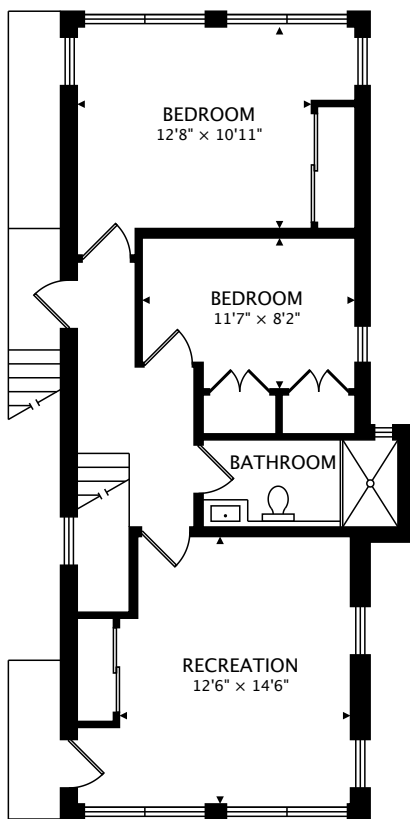

7 BRIMLEY RD S
 SCARBOROUGH, ON M1M 1C1

SECOND
 751 sq ft

MAIN
 732 sq ft

THIRD

TOTAL
 1483 sq ft

by FirstFrame Photography
 real.vision | www.firstframephotography.ca/propertyTours

CAPTURED ON: 28 APR 2017
 DIMENSIONS, AREAS, LAYOUTS AND DETAILS ARE APPROXIMATE
 AND SHOULD BE CONSIDERED ILLUSTRATIVE ONLY.