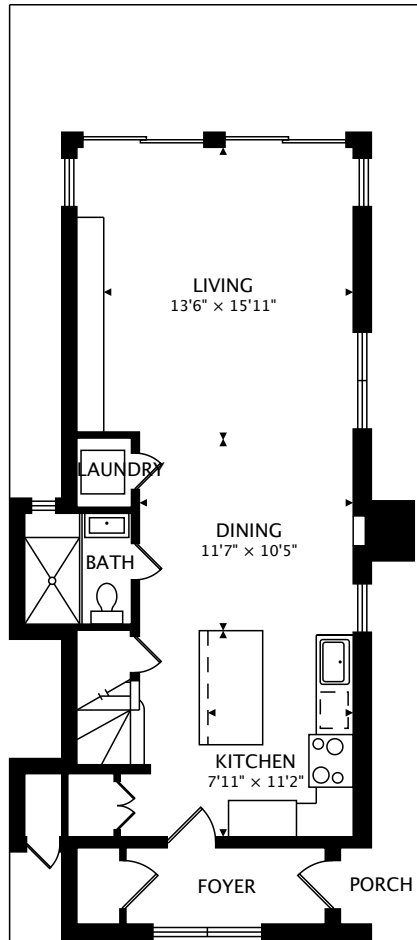

7 BRIMLEY RD S
 SCARBOROUGH, ON M1M 1C1

SECOND
 751 sq ft

MAIN
 732 sq ft

THIRD

TOTAL
 1483 sq ft

by FirstFrame Photography
 real.vision | www.firstframephotography.ca/propertyTours

CAPTURED ON: 28 APR 2017
 DIMENSIONS, AREAS, LAYOUTS AND DETAILS ARE APPROXIMATE
 AND SHOULD BE CONSIDERED ILLUSTRATIVE ONLY.