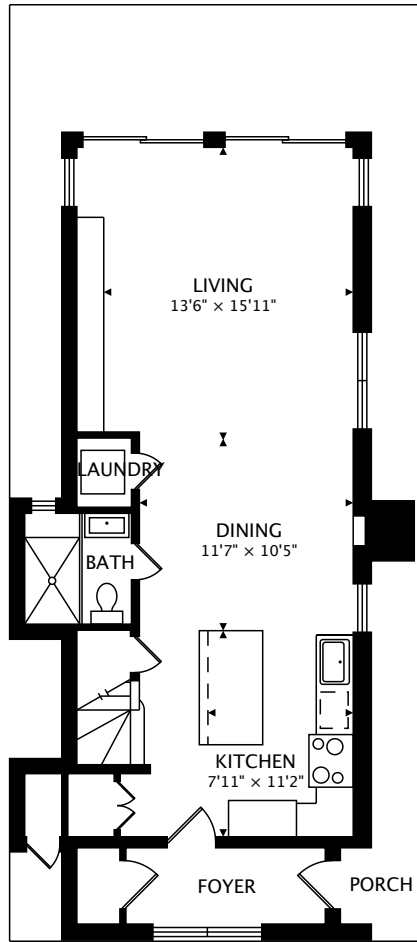

7 BRIMLEY RD S
SCARBOROUGH, ON M1M 1C1

SECOND
751 sq ft

MAIN
732 sq ft

THIRD

TOTAL
1483 sq ft

CAPTURED ON: 28 APR 2017
DIMENSIONS, AREAS, LAYOUTS AND DETAILS ARE APPROXIMATE
AND SHOULD BE CONSIDERED ILLUSTRATIVE ONLY.