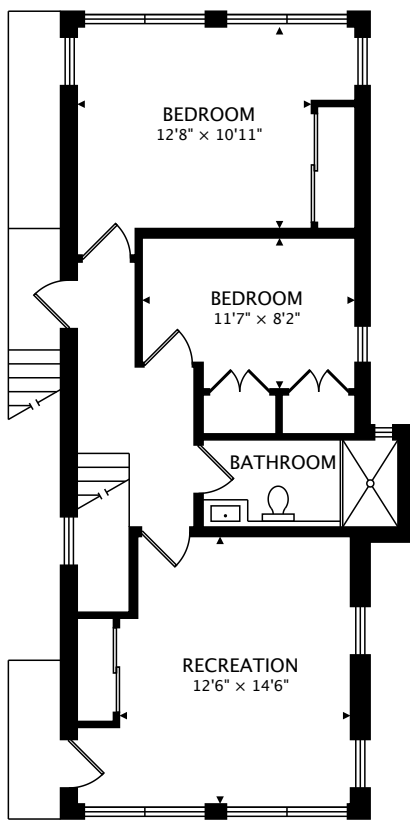

7 BRIMLEY RD S
SCARBOROUGH, ON M1M 1C1

SECOND
751 sq ft

MAIN
732 sq ft

THIRD

TOTAL
1483 sq ft

CAPTURED ON: 28 APR 2017
DIMENSIONS, AREAS, LAYOUTS AND DETAILS ARE APPROXIMATE
AND SHOULD BE CONSIDERED ILLUSTRATIVE ONLY.