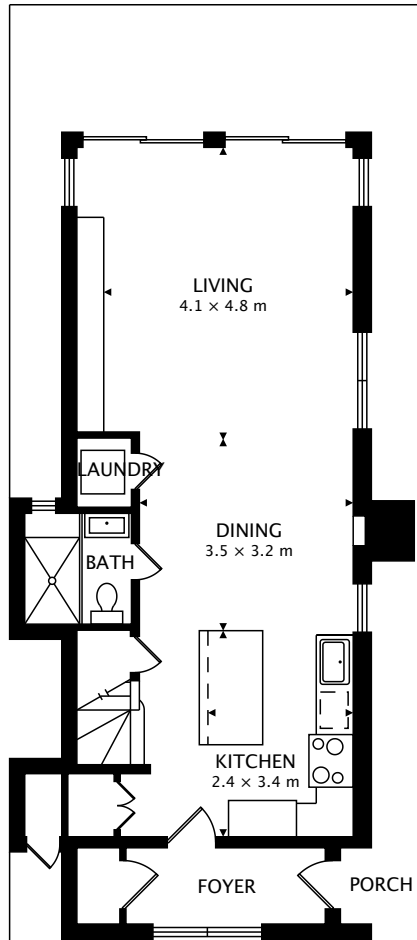

7 BRIMLEY RD S
SCARBOROUGH, ON M1M 1C1

SECOND
69.8 m²

MAIN
68.0 m²

THIRD

TOTAL
1482.7 m²

CAPTURED ON: 28 APR 2017
DIMENSIONS, AREAS, LAYOUTS AND DETAILS ARE APPROXIMATE
AND SHOULD BE CONSIDERED ILLUSTRATIVE ONLY.