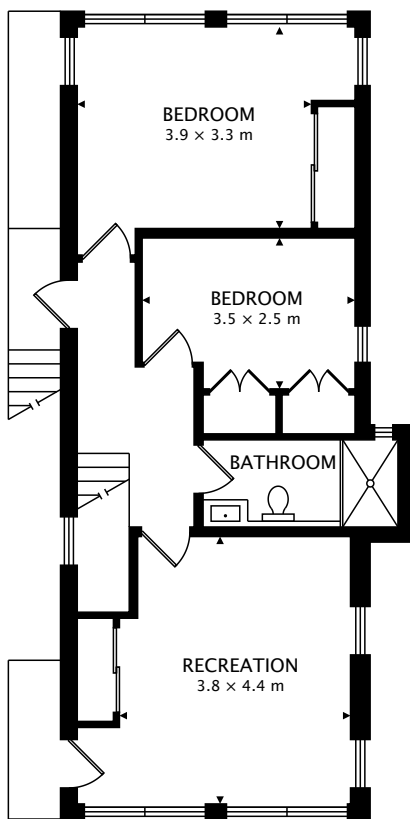

7 BRIMLEY RD S
SCARBOROUGH, ON M1M 1C1

SECOND
69.8 m²

MAIN
68.0 m²

THIRD

TOTAL
1482.7 m²

CAPTURED ON: 28 APR 2017
DIMENSIONS, AREAS, LAYOUTS AND DETAILS ARE APPROXIMATE
AND SHOULD BE CONSIDERED ILLUSTRATIVE ONLY.