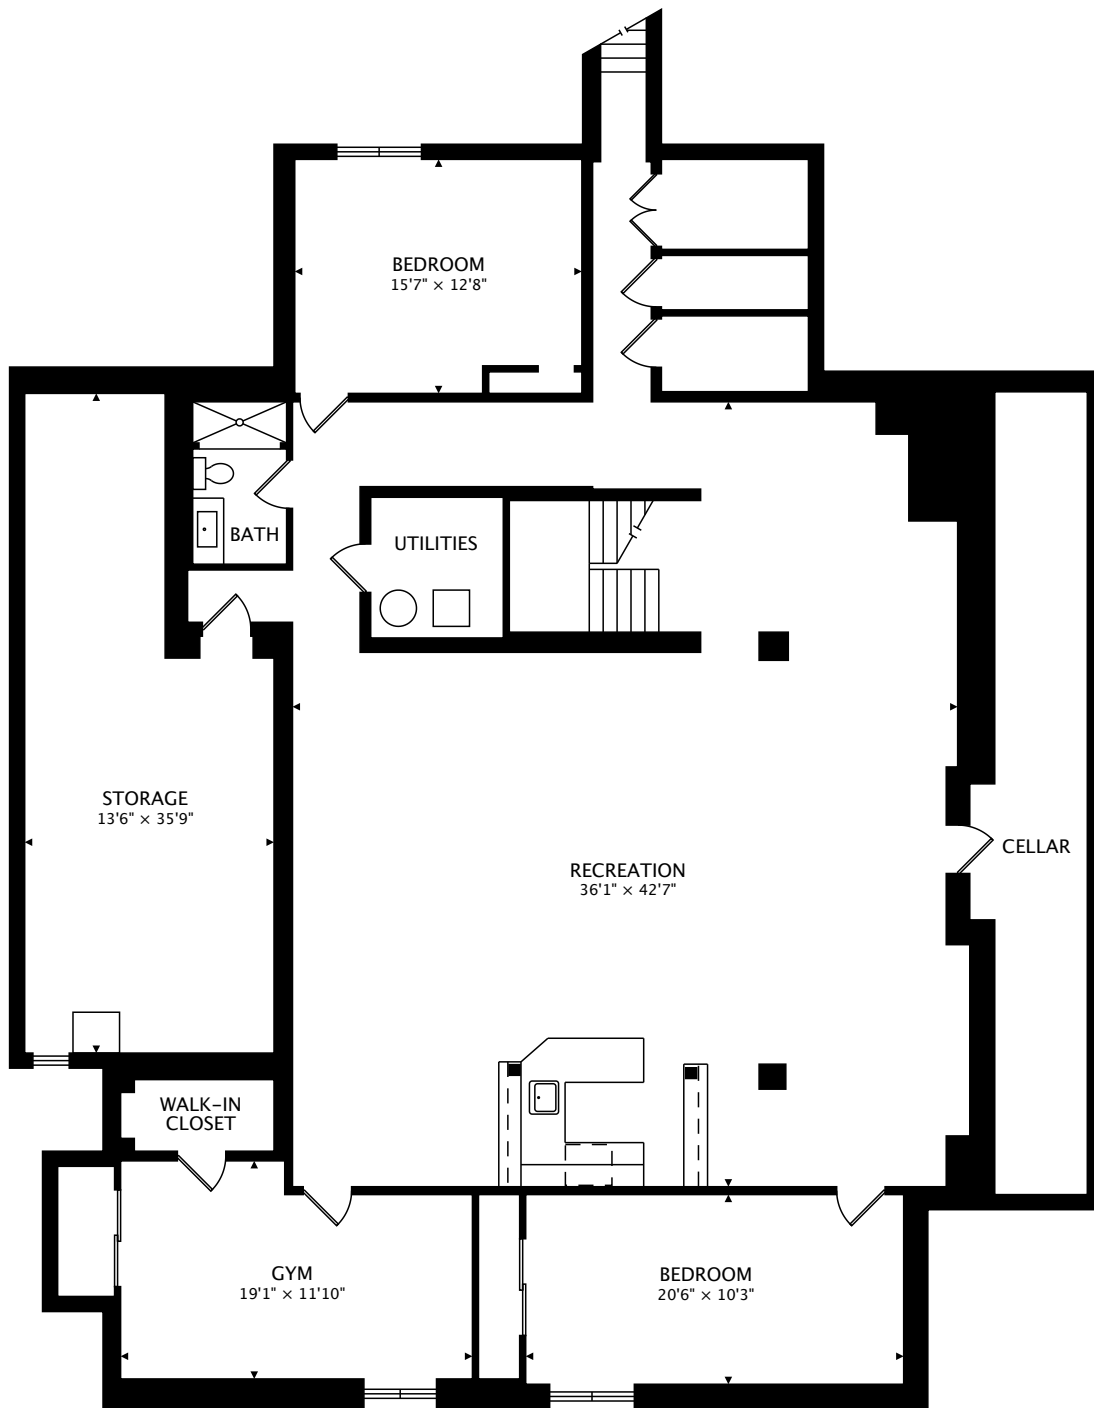

11 MAC CARL CRESCENT

WHITBY, ON L1R 2T7

MAIN
2782 sq ft

TOTAL
6710 sq ft

0 12 ft CAPTURED ON: 27 JUN 2017
DIMENSIONS, AREAS, LAYOUTS AND DETAILS ARE APPROXIMATE
AND SHOULD BE CONSIDERED ILLUSTRATIVE ONLY.

11 MAC CARL CRESCENT
WHITBY, ON L1R 2T7

SECOND
1092 sq ft

TOTAL
6710 sq ft

CAPTURED ON: 27 JUN 2017
DIMENSIONS, AREAS, LAYOUTS AND DETAILS ARE APPROXIMATE
AND SHOULD BE CONSIDERED ILLUSTRATIVE ONLY.

11 MAC CARL CRESCENT
WHITBY, ON L1R 2T7

LOWER
2837 sq ft

TOTAL
6710 sq ft

CAPTURED ON: 27 JUN 2017
DIMENSIONS, AREAS, LAYOUTS AND DETAILS ARE APPROXIMATE
AND SHOULD BE CONSIDERED ILLUSTRATIVE ONLY.