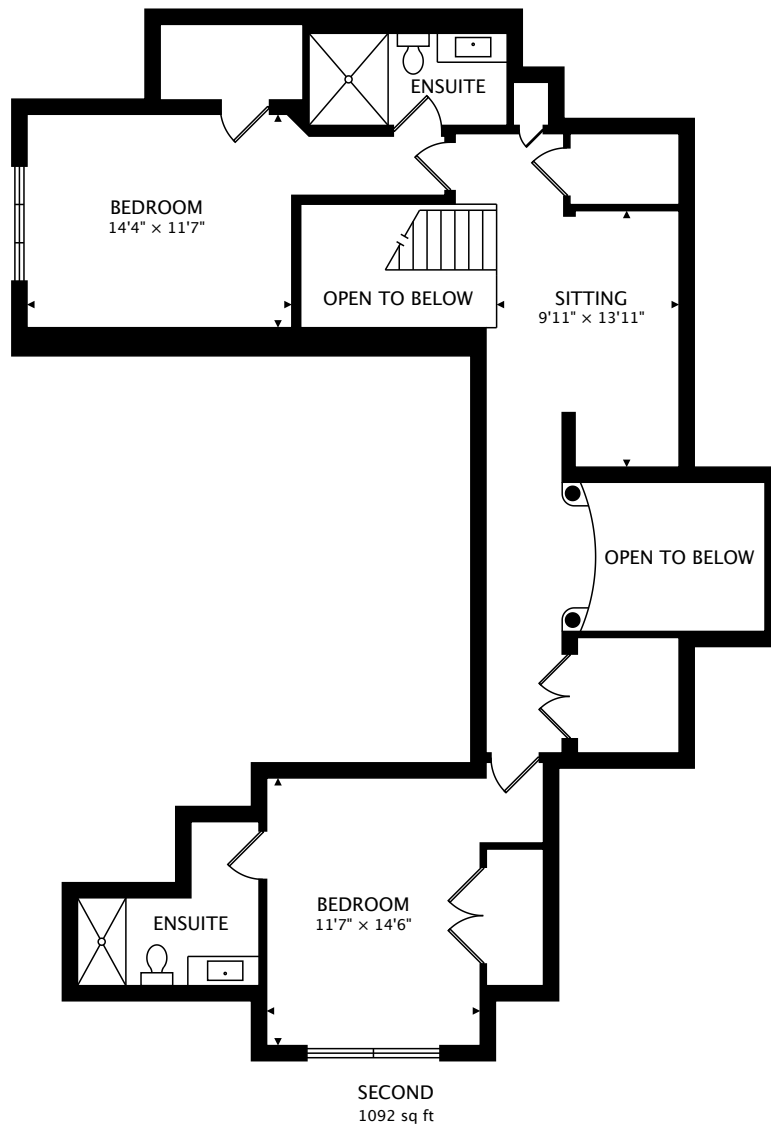

11 MAC CARL CRESCENT

WHITBY, ON L1R 2T7

MAIN
2782 sq ft

TOTAL
6710 sq ft

0 12 ft CAPTURED ON: 27 JUN 2017
DIMENSIONS, AREAS, LAYOUTS AND DETAILS ARE APPROXIMATE
AND SHOULD BE CONSIDERED ILLUSTRATIVE ONLY.

11 MAC CARL CRESCENT
WHITBY, ON L1R 2T7

SECOND
1092 sq ft

TOTAL
6710 sq ft

CAPTURED ON: 27 JUN 2017
DIMENSIONS, AREAS, LAYOUTS AND DETAILS ARE APPROXIMATE
AND SHOULD BE CONSIDERED ILLUSTRATIVE ONLY.

11 MAC CARL CRESCENT
WHITBY, ON L1R 2T7

LOWER
2837 sq ft

TOTAL
6710 sq ft

CAPTURED ON: 27 JUN 2017
DIMENSIONS, AREAS, LAYOUTS AND DETAILS ARE APPROXIMATE
AND SHOULD BE CONSIDERED ILLUSTRATIVE ONLY.