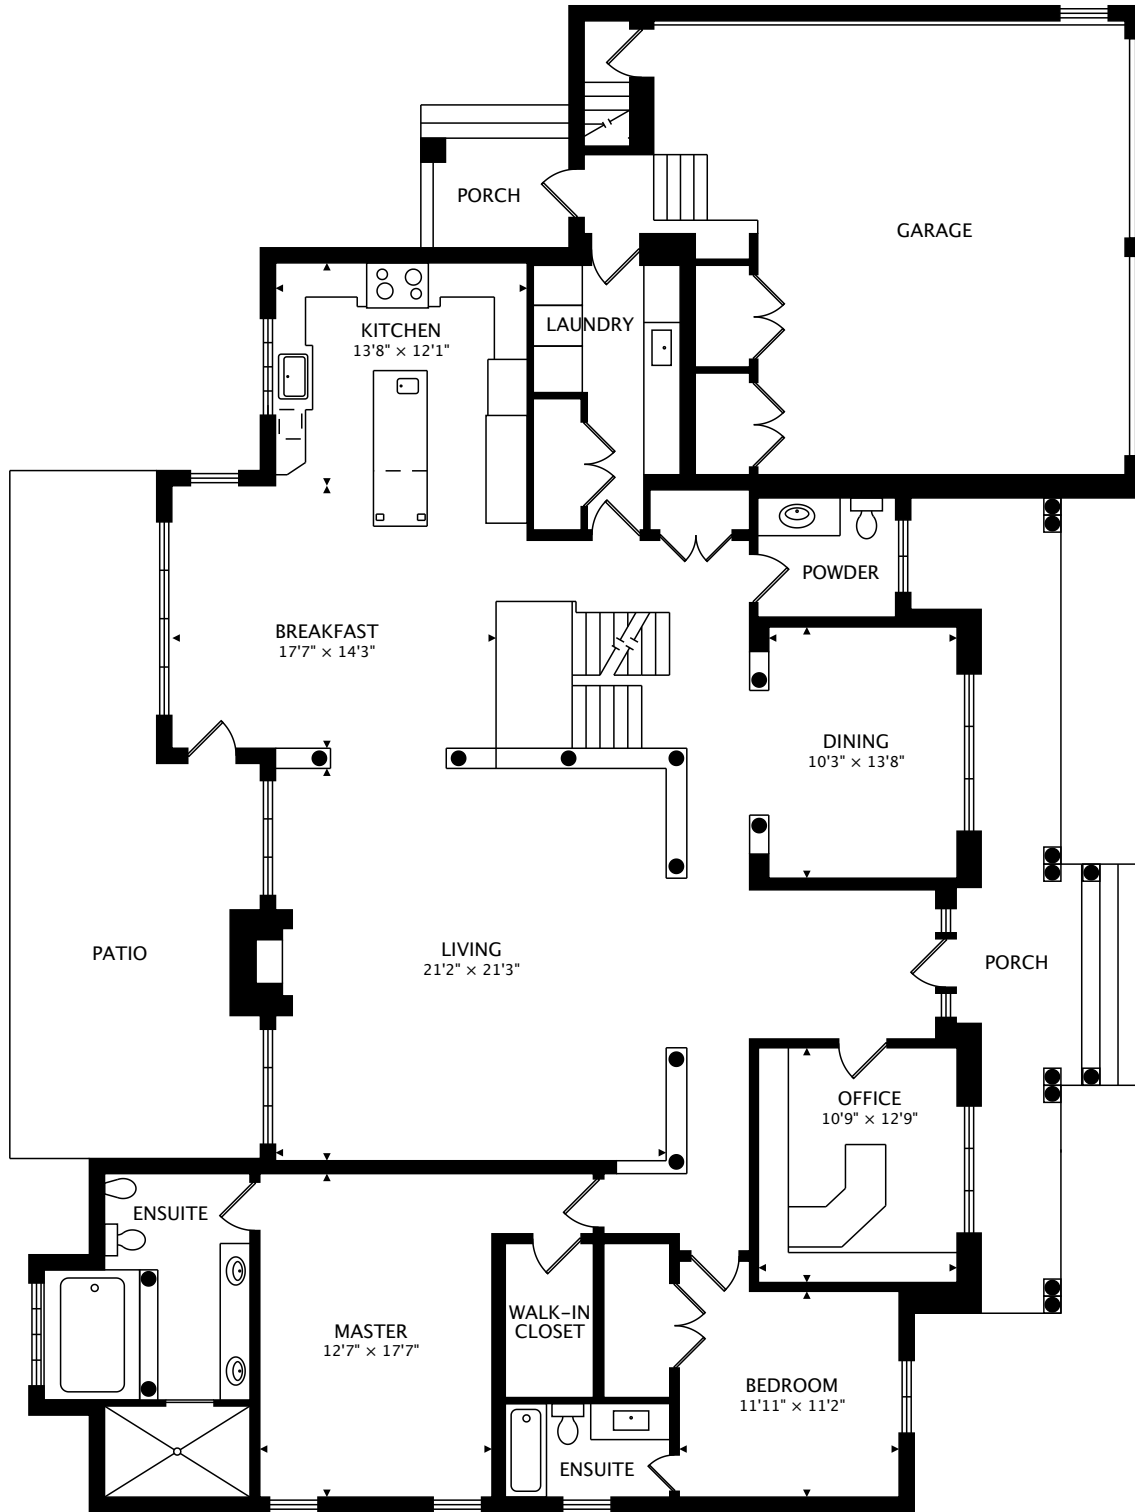

11 MAC CARL CRESCENT

WHITBY, ON L1R 2T7

MAIN
2782 sq ft

TOTAL
6710 sq ft

0 12 ft CAPTURED ON: 27 JUN 2017
DIMENSIONS, AREAS, LAYOUTS AND DETAILS ARE APPROXIMATE
AND SHOULD BE CONSIDERED ILLUSTRATIVE ONLY.

11 MAC CARL CRESCENT
WHITBY, ON L1R 2T7

SECOND
1092 sq ft

TOTAL
6710 sq ft

CAPTURED ON: 27 JUN 2017
DIMENSIONS, AREAS, LAYOUTS AND DETAILS ARE APPROXIMATE
AND SHOULD BE CONSIDERED ILLUSTRATIVE ONLY.

11 MAC CARL CRESCENT
WHITBY, ON L1R 2T7

LOWER
2837 sq ft

TOTAL
6710 sq ft

CAPTURED ON: 27 JUN 2017
DIMENSIONS, AREAS, LAYOUTS AND DETAILS ARE APPROXIMATE
AND SHOULD BE CONSIDERED ILLUSTRATIVE ONLY.