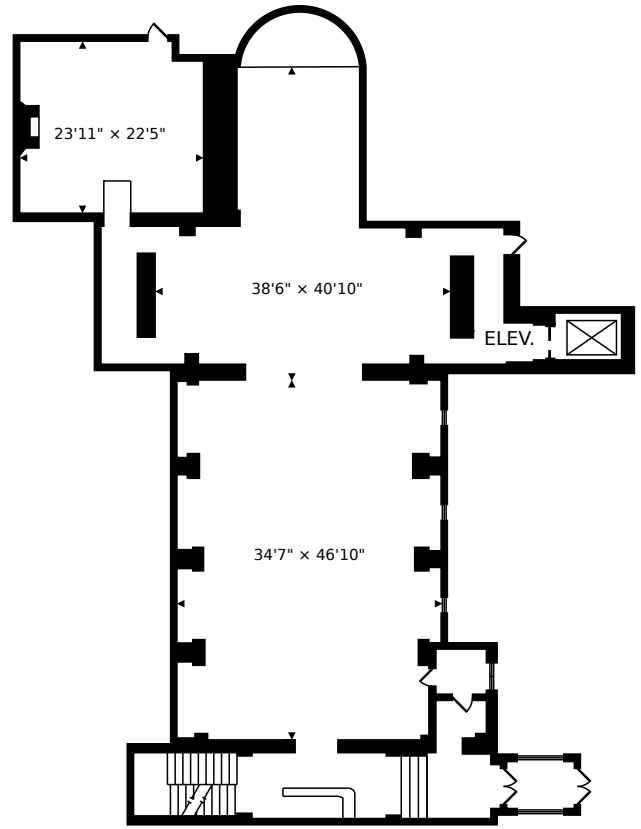

THE MUSEUM OF RUSSIAN ART

5500 STEVENS AVE

SECOND
2502 sq ft

MAIN
4769 sq ft

LOWER
2948 sq ft

TOTAL
10219 sq ft