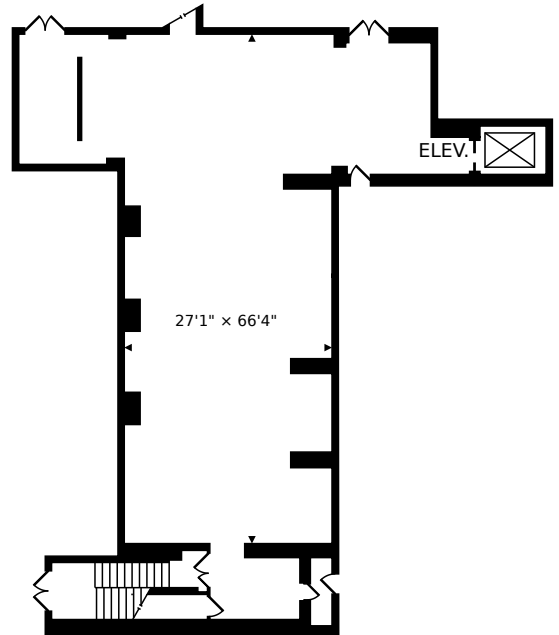

THE MUSEUM OF RUSSIAN ART

5500 STEVENS AVE

SECOND
2502 sq ft

MAIN
4769 sq ft

LOWER
2948 sq ft

TOTAL
10219 sq ft