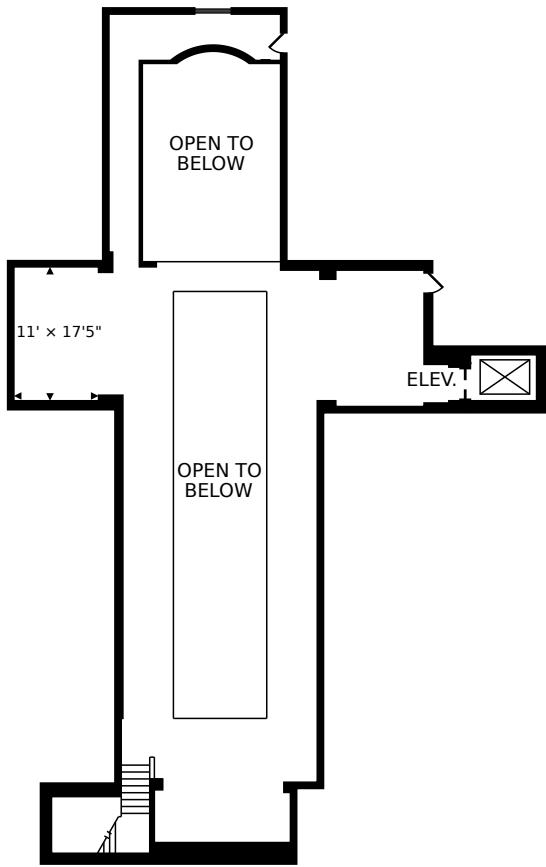

THE MUSEUM OF RUSSIAN ART

5500 STEVENS AVE

SECOND
2502 sq ft

MAIN
4769 sq ft

LOWER
2948 sq ft

TOTAL
10219 sq ft