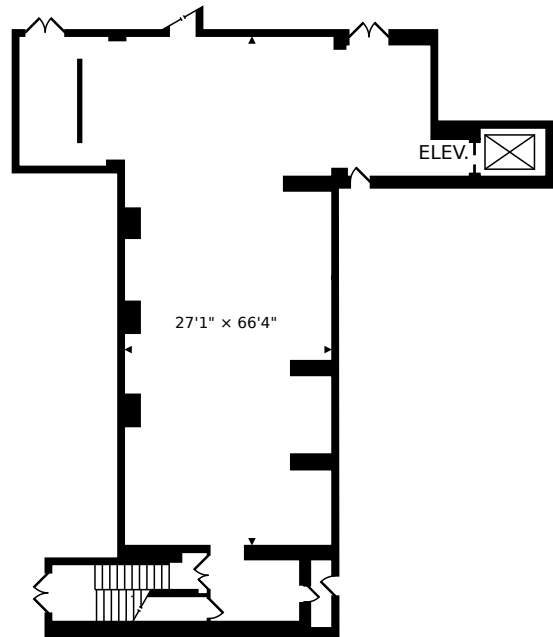

THE MUSEUM OF RUSSIAN ART

5500 STEVENS AVE

SECOND
2502 sq ft

MAIN
4769 sq ft

LOWER
2948 sq ft

TOTAL
10219 sq ft

CAPTURED ON: 19 JAN 2017
DIMENSIONS, AREAS, LAYOUTS AND DETAILS ARE APPROXIMATE
AND SHOULD BE CONSIDERED ILLUSTRATIVE ONLY.