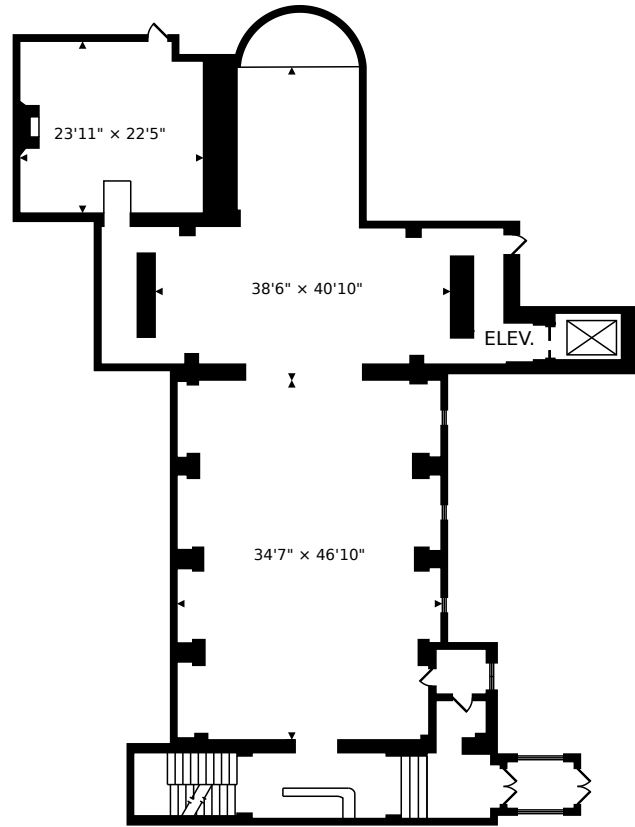

THE MUSEUM OF RUSSIAN ART

5500 STEVENS AVE

SECOND
2502 sq ft

MAIN
4769 sq ft

LOWER
2948 sq ft

TOTAL
10219 sq ft

CAPTURED ON: 19 JAN 2017
DIMENSIONS, AREAS, LAYOUTS AND DETAILS ARE APPROXIMATE
AND SHOULD BE CONSIDERED ILLUSTRATIVE ONLY.