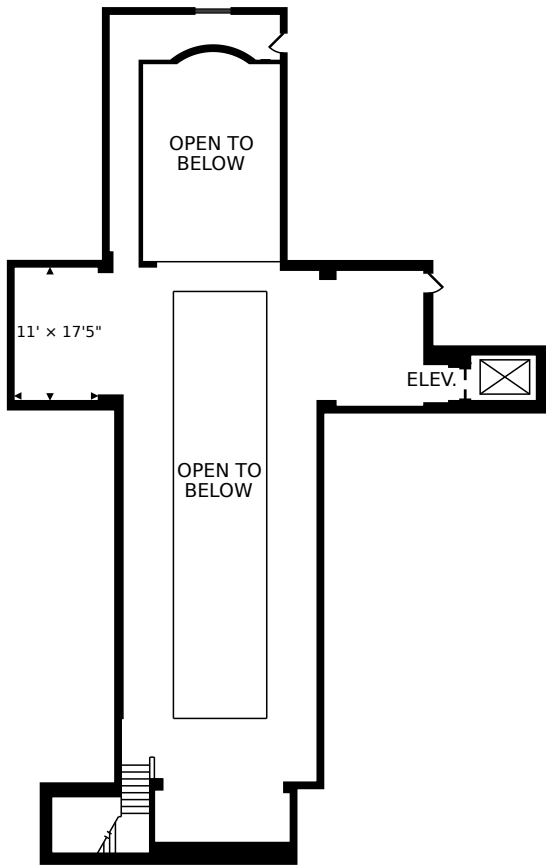

THE MUSEUM OF RUSSIAN ART

5500 STEVENS AVE

SECOND
2502 sq ft

MAIN
4769 sq ft

LOWER
2948 sq ft

TOTAL
10219 sq ft

CAPTURED ON: 19 JAN 2017
DIMENSIONS, AREAS, LAYOUTS AND DETAILS ARE APPROXIMATE
AND SHOULD BE CONSIDERED ILLUSTRATIVE ONLY.